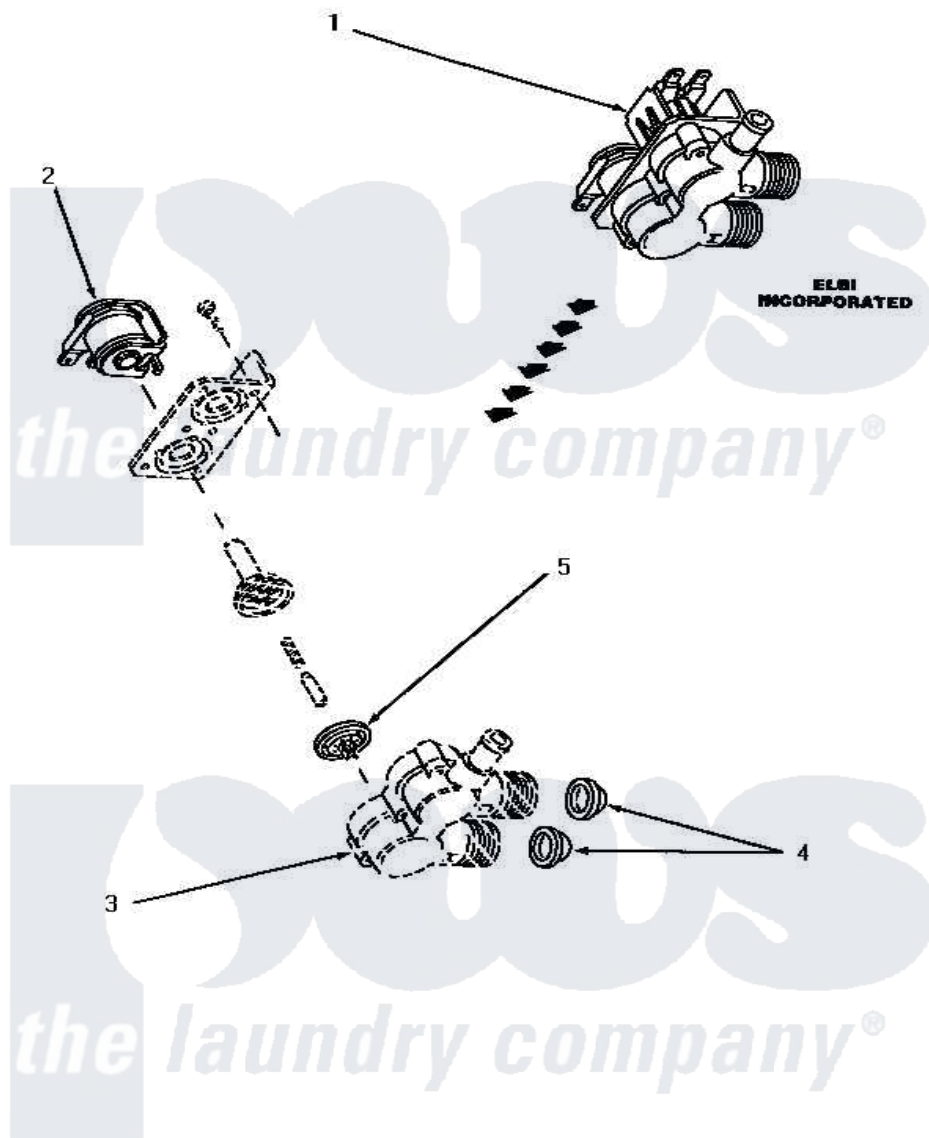

Amana NA6522 12 - MIXING VALVE ASSY

MIXING VALVE ASSEMBLY (Elbi Incorporated)

Amana [Residential Amana NA6522 Washer Parts](#) Parts Diagram 12 - MIXING VALVE ASSY
 Click on the part number to view part

Item	Original Part Number	Replaced By	Status	Part Description
1	27156	33930		Valve, Mixing
2	33084		Not Available	SOLENOID,MIXING VALVE
3	Y00000000		Not Available	SEE NOTE VALVE BODY -- (RED)
4	24122	22002960		Strainer, Washer Inlet
5	33079		Not Available	DIAPHRAM,MIXING VALVE-