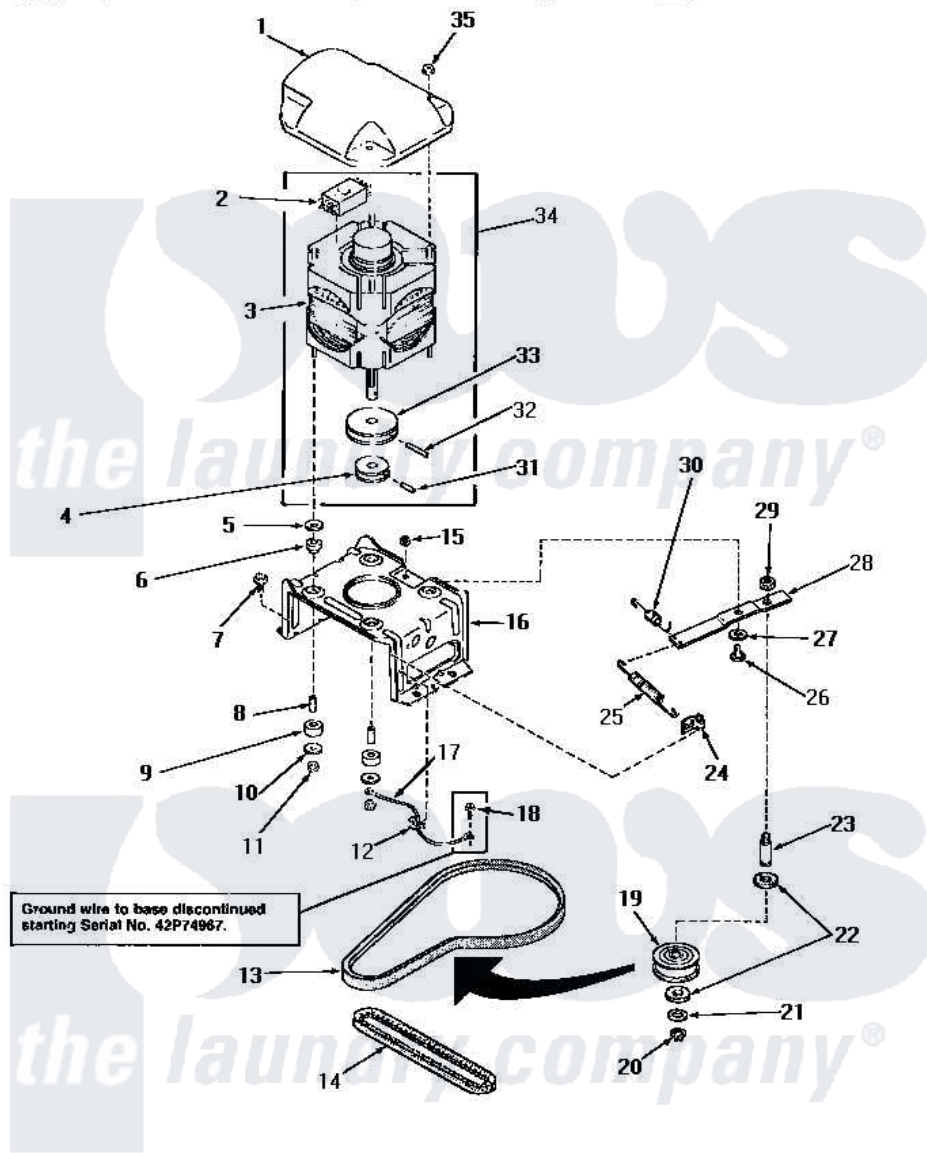

# Amana NA6522 13 - MOTOR, MTG BRACKET, BELTS & IDLER ASSY

## MOTOR, MOUNTING BRACKET, BELTS AND IDLER ASSEMBLY

Amana [Residential Amana NA6522 Washer Parts](#) Parts Diagram 13 - MOTOR, MTG BRACKET, BELTS & IDLER ASSY  
 Click on the part number to view part

Item	Original Part Number	Replaced By	Status	Part Description
1	<a href="#">27136</a>			Shield, Motor
2	30895A	<a href="#">30895AP</a>		Switch Motor-W/Instr
"	24139		Not Available	SWITCH,MOTOR
3	30895	<a href="#">27179P</a>		Motor-Drve
4	Y27104		Not Available	PULLEY,MOTOR
5	03888		Not Available	WASHER
6	<a href="#">01952A</a>			Mounting, Rubber
7	Y31645	<a href="#">27001200</a>		Screw
8	27181		Not Available	SPACER,MOTOR
9	01953		Not Available	WASHER,LOWER MOTOR MOU
10	03888		Not Available	WASHER
11	<a href="#">23604</a>			Nut, Hex 10-32 Lock
12	Y00161	<a href="#">B5733302</a>		Clip, Ground
13	<a href="#">28808</a>			Belt, Agitate And Spin
14	<a href="#">27155</a>			Belt, Pump
15	52566	<a href="#">27001225</a>		Nut, Jam Mid Lock 1/4-20

16	<a href="#">28791</a>		Bracket, Motor Mount
17	Y00000000	Not Available	SEE NOTE GROUND WIRE, GREEN
18	26592	Not Available	HEX HEAD SCREW
19	28800	Not Available	WHEEL, IDLER
20	<a href="#">23748</a>		Ring, Retaining
21	<a href="#">52549</a>		Washer, 501 ID X3/4 Odx
22	<a href="#">Y29443</a>		Washer, Felt
23	<a href="#">28802</a>		Shaft, Idler
24	<a href="#">28849</a>		Clip, Spring
25	28807	<a href="#">37366</a>	Spring, Idler
26	27229	<a href="#">40038901</a>	Screw, 1/4-20
27	81392	<a href="#">40054701</a>	Washer
28	31054	<a href="#">40041002</a>	Lever, Idler
29	28803	<a href="#">2221070</a>	Clamp, Nylon
30	30620	Not Available	SPRING, IDLER LEVER HEL
31	<a href="#">10416</a>		Pin, Roll
32	<a href="#">23750</a>		Pin, Roll
33	27171	Not Available	PULLEY, MOTOR
34	27179	<a href="#">27179P</a>	Motor-Drive
35	<a href="#">27201</a>		Locknut
NI	20605	Not Available	LUBE, HI TEMPERATURE-56
"	258P3	Not Available	KIT, CAPACITOR