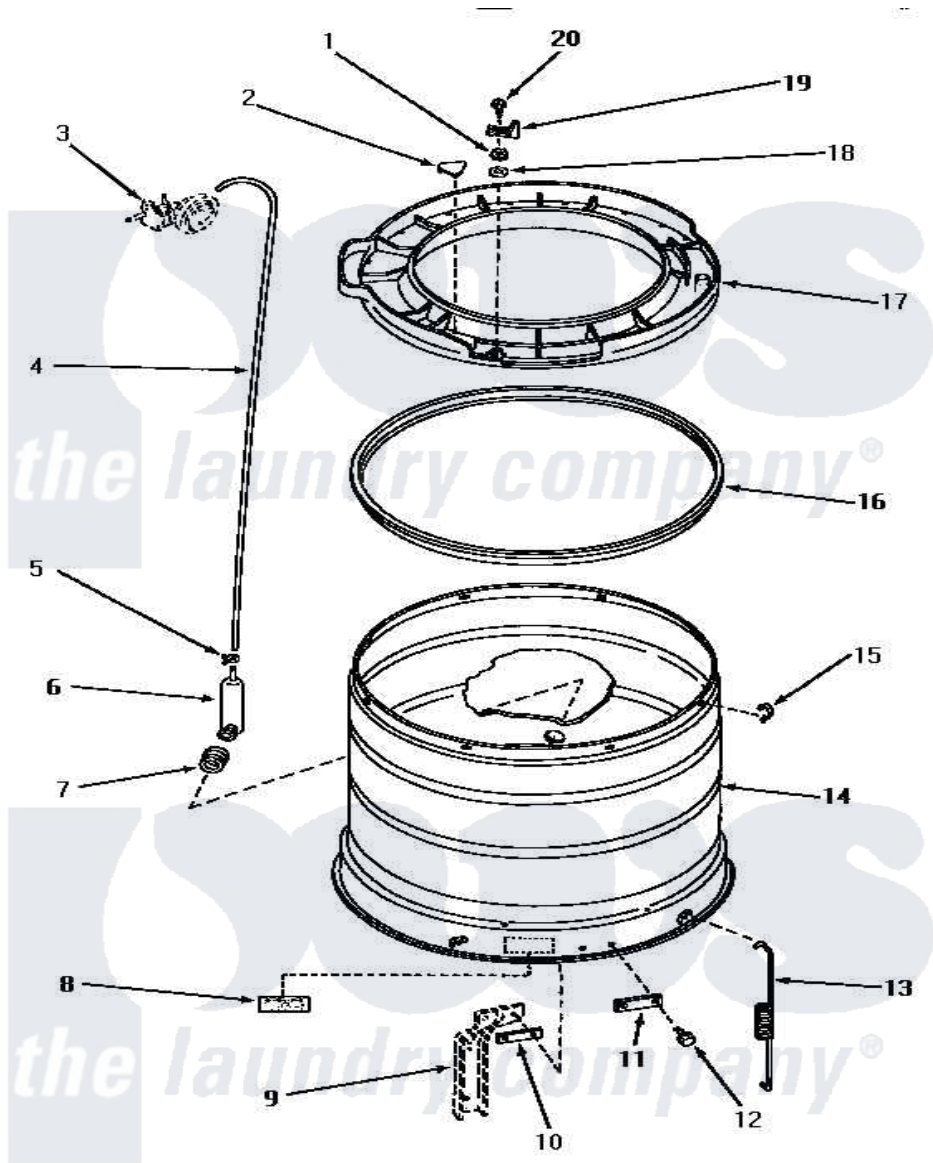

Amana NA6522 14 - OUTER TUB, COVER & PRESSURE HOSE

OUTER TUB, COVER AND PRESSURE HOSE

Amana [Residential Amana NA6522 Washer Parts](#) Parts Diagram 14 - OUTER TUB, COVER & PRESSURE HOSE
 Click on the part number to view part

Item	Original Part Number	Replaced By	Status	Part Description
1	03815			Lockwasher, No.10 Ext Shk
2	29901		Not Available	PLUG,SNAP-IN-OUTER TUB
3	Y00000000		Not Available	SEE NOTE PRESSURE SWITCH
4	29213	39125		Tubing 31
5	Y22294	596669		Clamp, Manifold
6	30243	40008501		Assembly, Pressure Bulb
7	29175	40037801		Grommet
8	Y27195		Not Available	STICKER
9	Y00000000		Not Available	SEE NOTE SUPPORT LEG
10	27927			Plate, Leg .032
11	27926			Plate, Leg .063
12	27205	40128701		Screw, 5/16-18 X .50
13	27239			Spring, Leg
14	30508		Not Available	TUB,OUTER
"	30509		Not Available	OUTER TUB
15	Y27017		Not Available	CLIP,SPRING

16	27184		Gasket, Tub Cover
17	31141	31153	Cover Outer Tub
18	23425	Not Available	WASHER,7/32IDX7/16ODX.
19	27247		Trigger, Out-Of-Bal Swi
20	27523	Not Available	SCREW