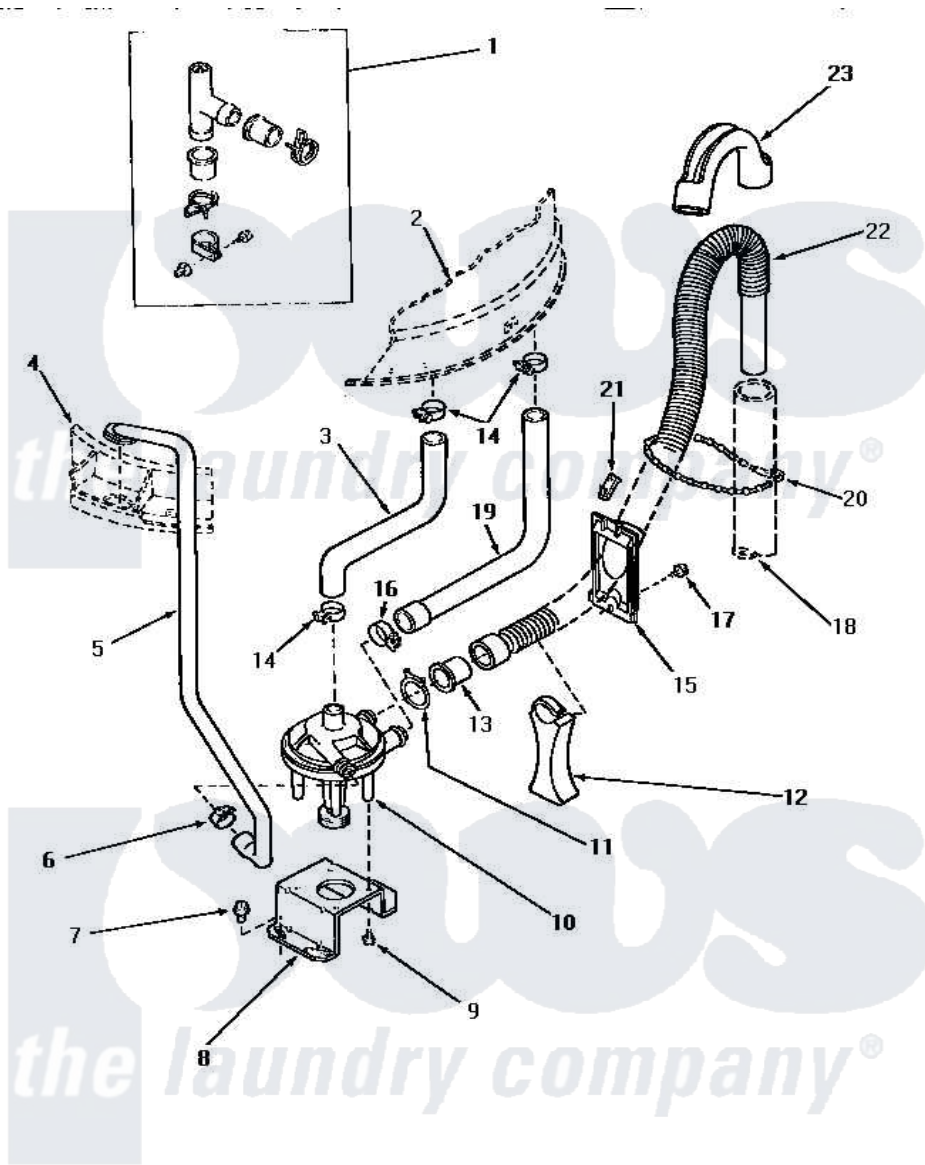

Amana NA6522 16 - PUMP ASSY/BRKT/HOSES & SIPHON BREAK KIT

PUMP ASSEMBLY, BRACKET, HOSES AND SIPHON BREAK KIT

Amana [Residential Amana NA6522 Washer Parts](#) Parts Diagram 16 - PUMP ASSY/BRKT/HOSES & SIPHON BREAK KIT

[Click on the part number to view part](#)

Item	Original Part Number	Replaced By	Status	Part Description
1	386P3	76660		Break-Sphn
2	Y00000000		Not Available	SEE NOTE OUTER TUB
3	27159		Not Available	HOSE,TUB TO PUMP
4	Y00000000		Not Available	SEE NOTE OUTER TUB COVER
5	27232		Not Available	HOSE
6	27644	285655		Clamp, Hose
7	Y31645	27001200		Screw
8	27105			Bracket, Pump Mounting
9	31098			Screw, 10-10 5/8 Unslot
10	31968			Assembly, Pump NA
"	31969			Assembly, Pump NA
11	29172		Not Available	CLAMP,HOSE
12	29284			Stand, Hose
13	29143		Not Available	HOSE,ADAPTER
14	32616		Not Available	(CLAMP HOSE)

15	29131		Not Available	RETAINER,DIRECTIONAL
16	27153	285655		Clamp, Hose
17	30676	27001200		Screw
18	Y00000000		Not Available	SEE NOTE STANDPIPE
19	27160		Not Available	HOSE,TUB TO PUMP-DRAIN
20	33489	8539404		Tie-Wire
21	29936		Not Available	HOSE RETAINER CLIP
22	29142	39952		Hose- Drai
23	29144	22003814		Retainer, Drain Hose
NI	406P3	451P3		Kit Drain Extension