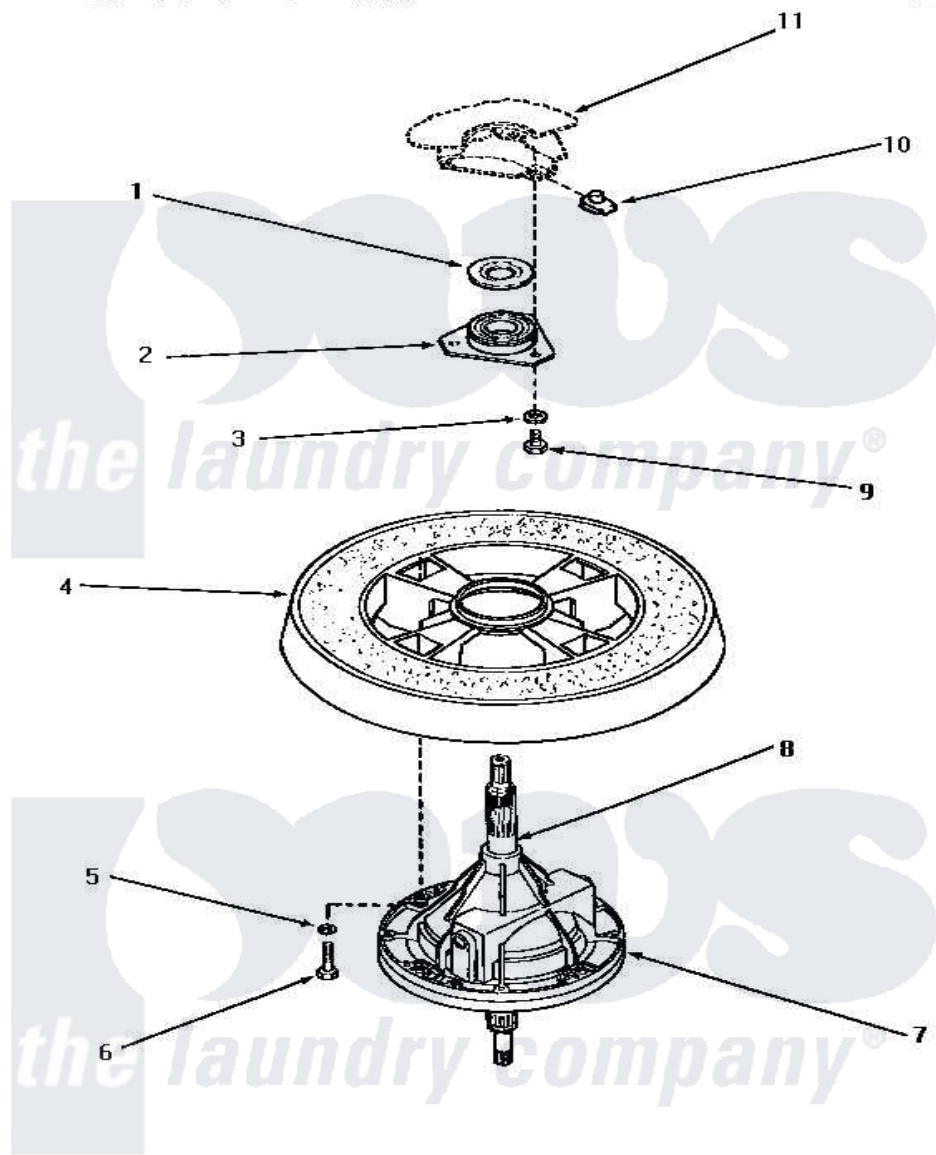

Amana NA6522 19 - TRANSMISSION ASSY & BALANCE RING

TRANSMISSION ASSEMBLY AND BALANCE RING

Amana [Residential Amana NA6522 Washer Parts](#) Parts Diagram 19 - TRANSMISSION ASSY & BALANCE RING
 Click on the part number to view part

Item	Original Part Number	Replaced By	Status	Part Description
1	27187			Flinger
2	27182	40004201P		Main Bearing Assembly
3	04366			Lockwasher, 5/16intshkp
4	Y29117		Not Available	ASSY, BALANCE RING-COMPL
5	02431			Lockwasher, 1/4 Ext Shk
6	27200		Not Available	CAP SCREW
7	33227	33227P		Assembly- Tran
8	27604P			Never-Seeze 1 Oz Tube
9	01355		Not Available	SCREW
10	27222			Nut, Retainer 5/16-18
11	Y00000000		Not Available	SEE NOTE OUTER TUB