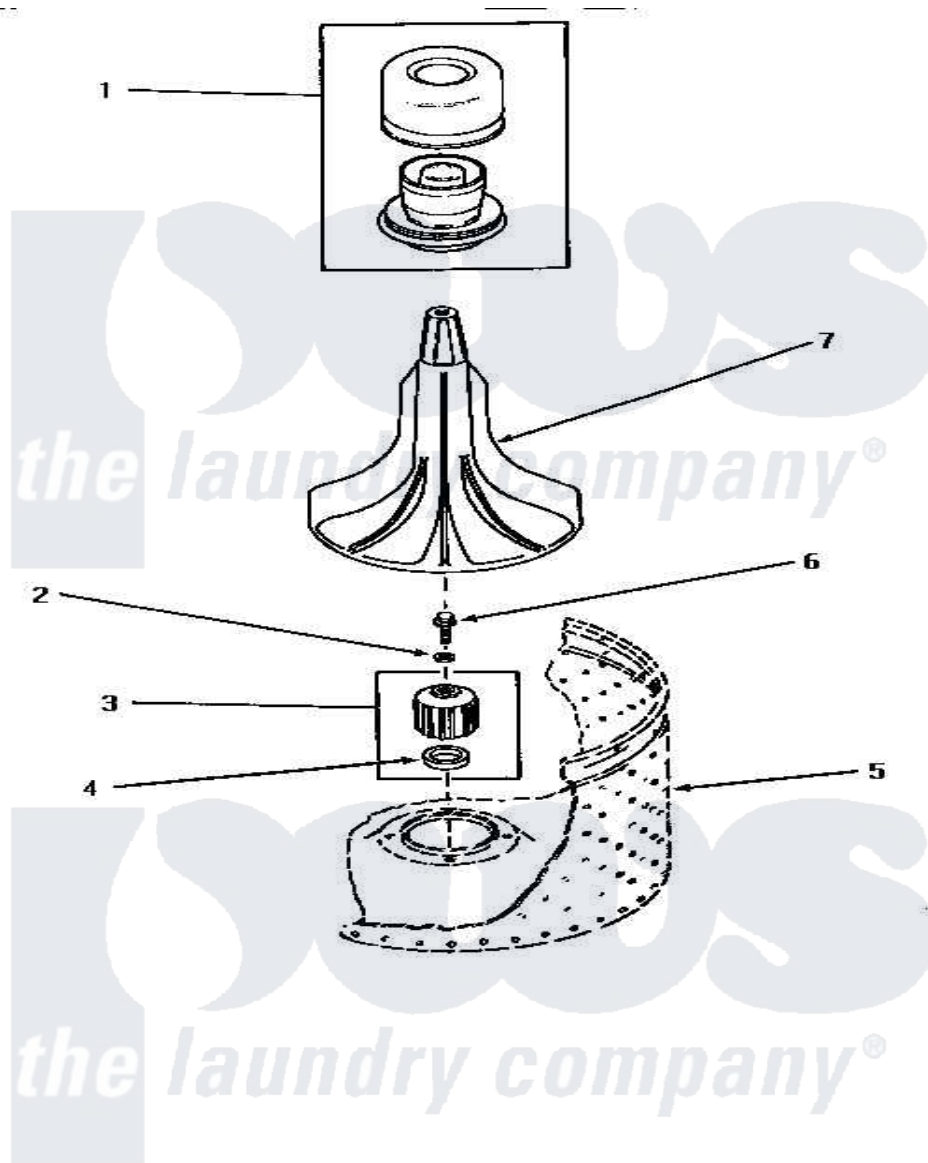

Amana NA6530 03 - AGITATOR, DRIVE BELL & SEAL KIT

AGITATOR, DRIVE BELL AND SEAL KIT

Amana [Residential Amana NA6530 Washer Parts](#) Parts Diagram 03 - AGITATOR, DRIVE BELL & SEAL KIT
 Click on the part number to view part

Item	Original Part Number	Replaced By	Status	Part Description
1	30857	33510		Assembly, Dispenser-Fabric
2	30853		Not Available	SEAL
3	30071P	R9900189		Kit, Drive Bell And Seal
4	Y00000000		Not Available	SEE NOTE SEAL SEAT
5	Y00000000		Not Available	SEE NOTE WASHTUB
6	30852			Screw, No.8-1/4 X 20 X 3/
7	30855	40000501W		Agitator, Flex Vane
NI	442P3	R9900189		Kit, Drive Bell And Seal