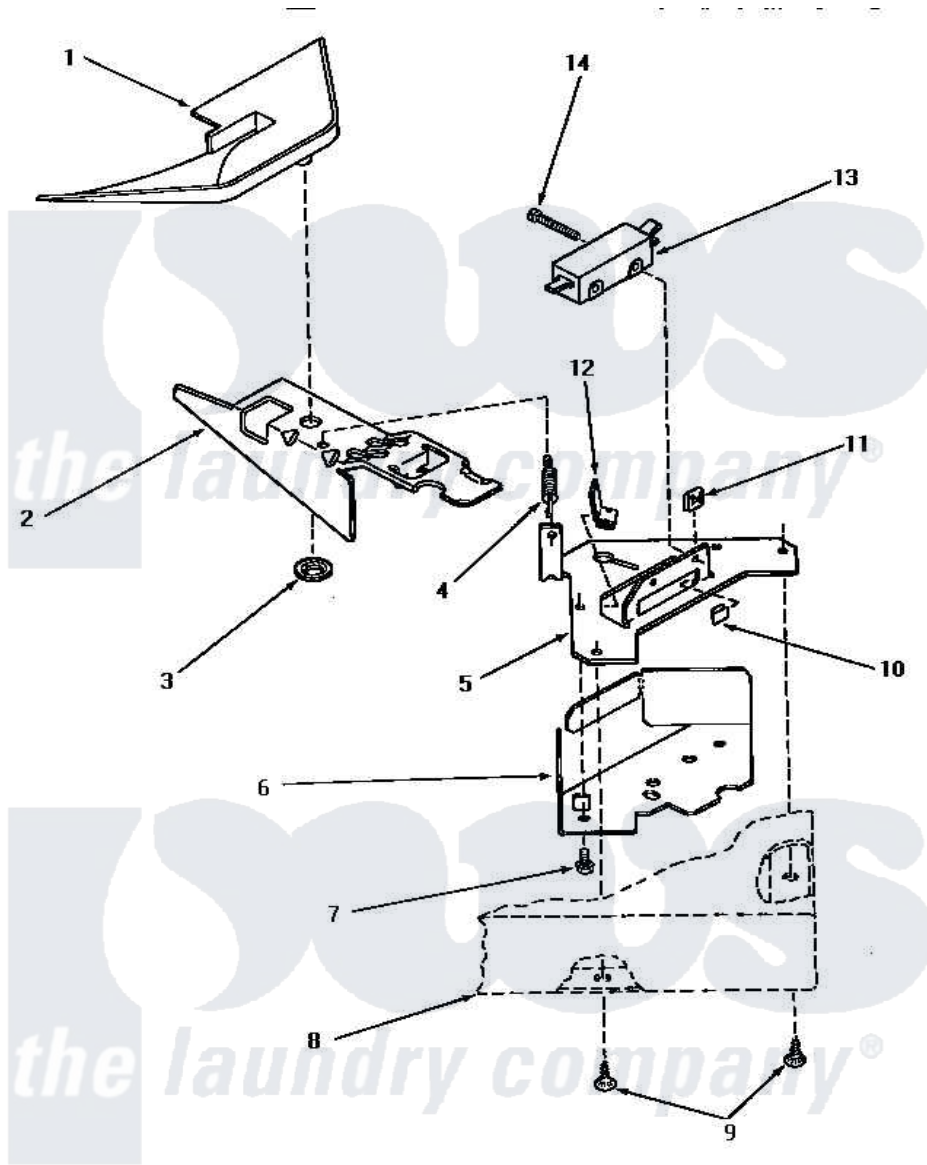

Amana NA6530 10 - LOADING DOOR SWITCH & BRACKET ASSY

LOADING DOOR SWITCH AND BRACKET ASSEMBLY

Amana [Residential Amana NA6530 Washer Parts](#) Parts Diagram 10 - LOADING DOOR SWITCH & BRACKET ASSY
 Click on the part number to view part

Item	Original Part Number	Replaced By	Status	Part Description
1	29042		Not Available	SHIELD,LID SWITCH
2	27602			Lever, Out-Of-Bal Switch
3	29043			Nut, Push
4	27603			Spring, Switch Lever
5	27250		Not Available	BRACKET,OUT-OF-BAL SWI
6	33086		Not Available	ENCLOSURE,LID SWITCH
7	23222	3177991		Screw
8	Y00000000		Not Available	SEE NOTE CABINET TOP
9	28193			Screw, 8-1/2 Tapping W/
10	27610			Clip, U
11	27248		Not Available	NUT,SPEED U-TYPE
12	Y27837			Clip, Speed-"U" Type
13	27249		Not Available	SWITCH
14	Q6516		Not Available	SCREW,6-32 X 1 ROUND H