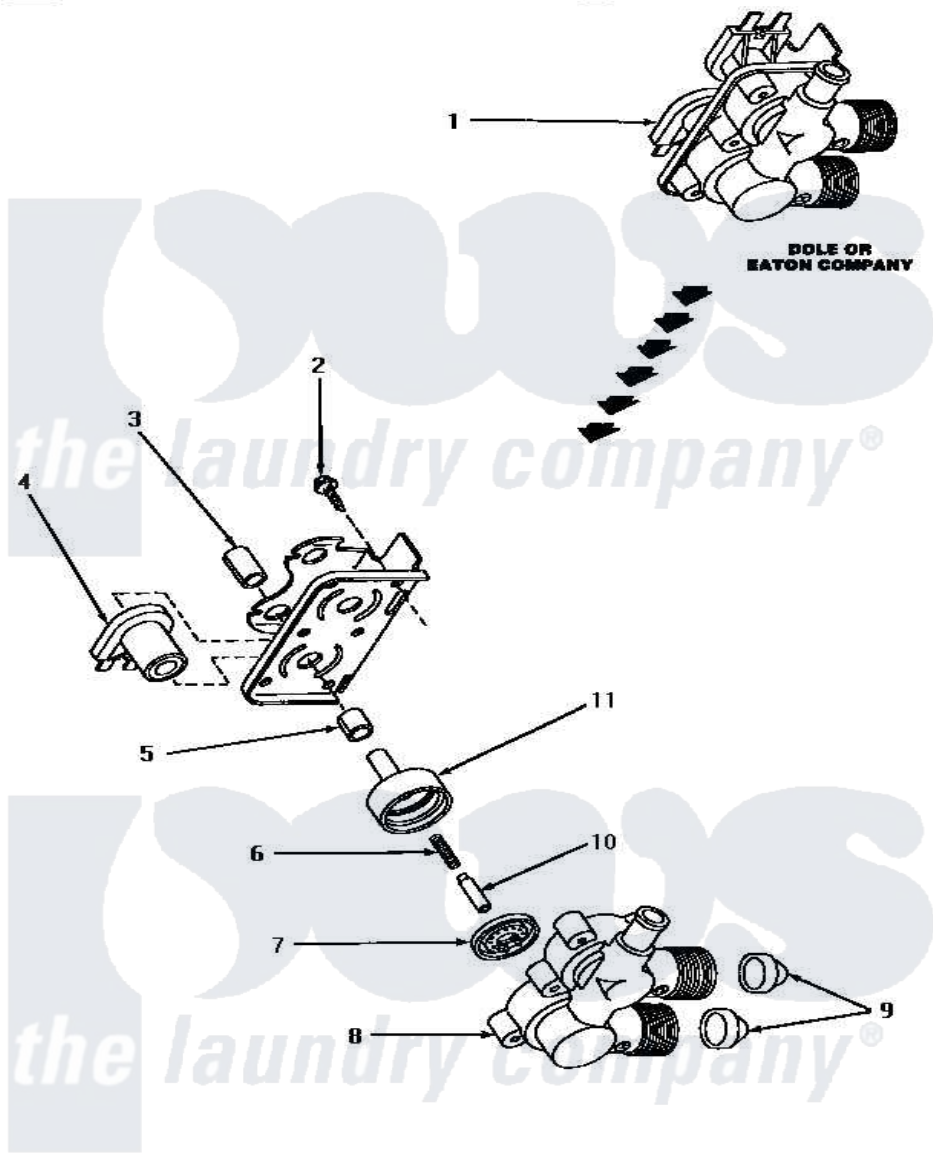

Amana NA6530 11 - MIXING VALVE ASSY

**MIXING VALVE ASSEMBLY
(Dole or Eaton Company)**

Amana [Residential Amana NA6530 Washer Parts](#) Parts Diagram 11 - MIXING VALVE ASSY
[Click on the part number to view part](#)

Item	Original Part Number	Replaced By	Status	Part Description
1	27156	33930		Valve, Mixing
2	25817C		Not Available	SCREW
3	24128		Not Available	SLEEVE, LONG
4	24126	33930		Valve, Mixing
5	24129		Not Available	SLEEVE, SHORT
6	24131		Not Available	SPRING
7	24134		Not Available	DIAPHRAGM
8	Y24159	33930		Valve, Mixing
9	24122	22002960		Strainer, Washer Inlet
10	24132		Not Available	ARMATURE
11	24130			Guide, Armature