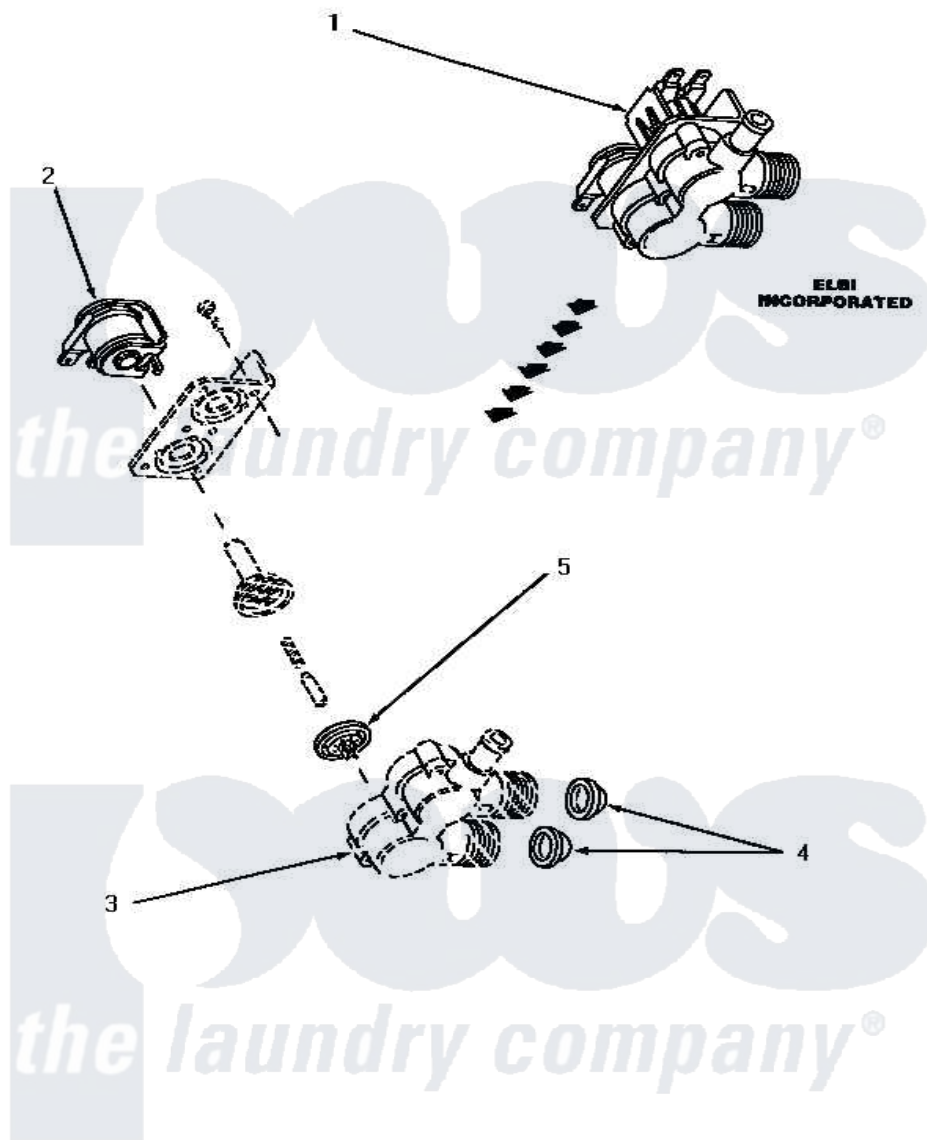

Amana NA6530 12 - MIXING VALVE ASSY

MIXING VALVE ASSEMBLY (Elbi Incorporated)

Amana [Residential Amana NA6530 Washer Parts](#) Parts Diagram 12 - MIXING VALVE ASSY
 Click on the part number to view part

Item	Original Part Number	Replaced By	Status	Part Description
1	27156	33930		Valve, Mixing
2	33084		Not Available	SOLENOID,MIXING VALVE
3	Y00000000		Not Available	SEE NOTE VALVE BODY -- (RED)
4	24122	22002960		Strainer, Washer Inlet
5	33079		Not Available	DIAPHRAM,MIXING VALVE-