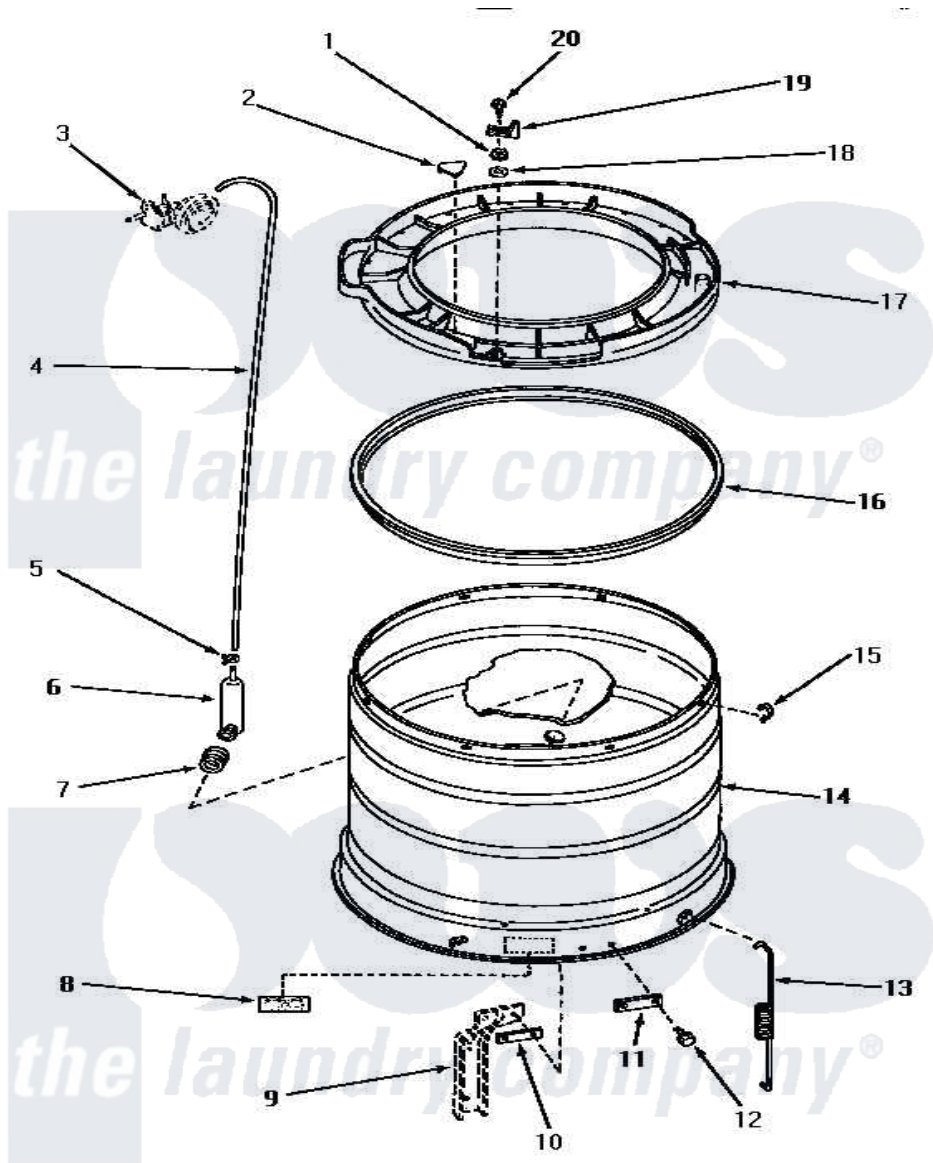

Amana NA6530 14 - OUTER TUB, COVER & PRESSURE HOSE

OUTER TUB, COVER AND PRESSURE HOSE

Amana [Residential Amana NA6530 Washer Parts](#) Parts Diagram 14 - OUTER TUB, COVER & PRESSURE HOSE

[Click on the part number to view part](#)

Item	Original Part Number	Replaced By	Status	Part Description
1	03815			Lockwasher, No.10 Ext Shk
2	29901		Not Available	PLUG,SNAP-IN-OUTER TUB
3	Y00000000		Not Available	SEE NOTE PRESSURE SWITCH
4	29213	39125		Tubing 31
5	Y22294	596669		Clamp, Manifold
6	30243	40008501		Assembly, Pressure Bulb
7	29175	40037801		Grommet
8	Y27195		Not Available	STICKER
9	Y00000000		Not Available	SEE NOTE SUPPORT LEG
10	27927			Plate, Leg .032
11	27926			Plate, Leg .063
12	27205	40128701		Screw, 5/16-18 X .50
13	27239			Spring, Leg
14	30508		Not Available	TUB,OUTER
"	30509		Not Available	OUTER TUB
15	Y27017		Not Available	CLIP,SPRING

16	27184		Gasket, Tub Cover
17	31141	31153	Cover Outer Tub
18	23425	Not Available	WASHER,7/32IDX7/16ODX.
19	27247		Trigger, Out-Of-Bal Swi
20	27523	Not Available	SCREW