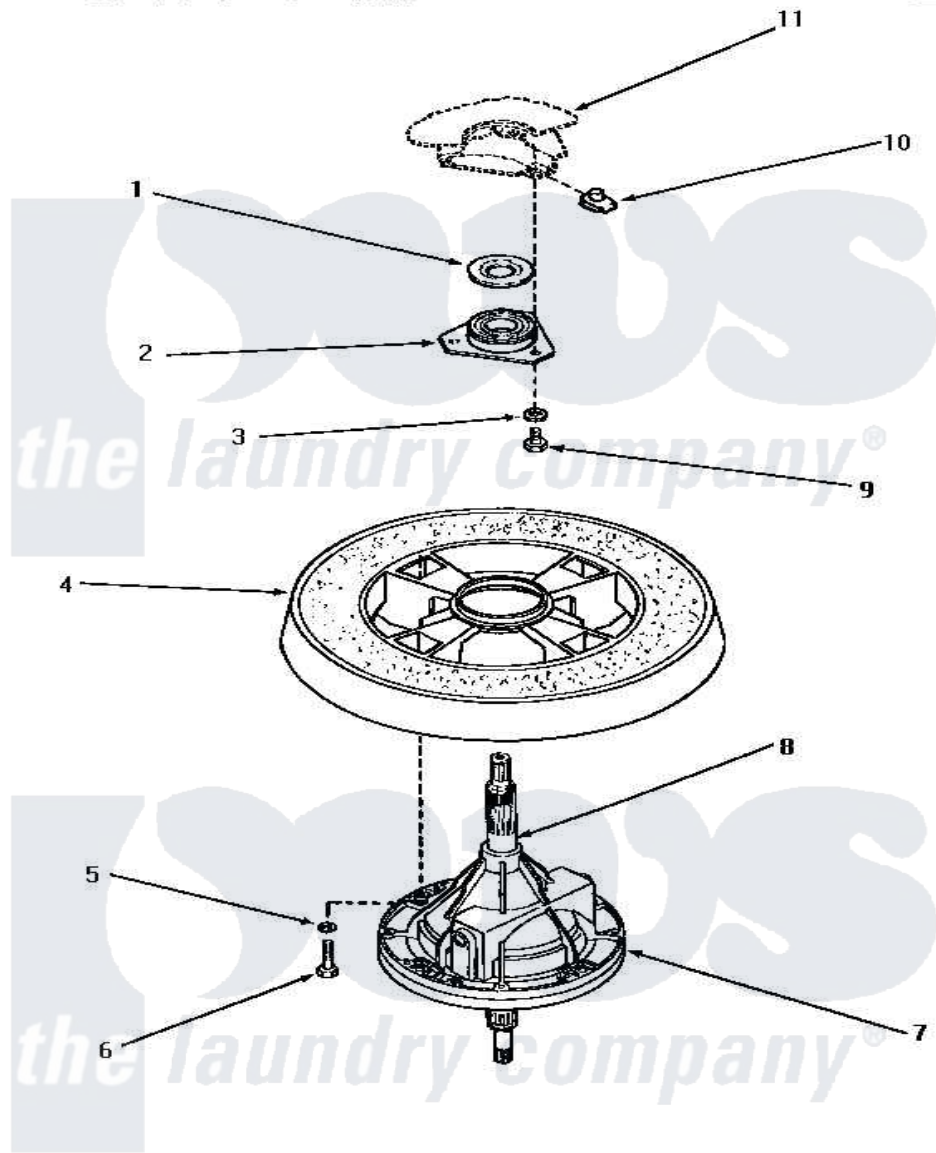

Amana NA6530 19 - TRANSMISSION ASSY & BALANCE RING

TRANSMISSION ASSEMBLY AND BALANCE RING

Amana Residential Amana NA6530 Washer Parts Parts Diagram 19 - TRANSMISSION ASSY & BALANCE RING
 Click on the part number to view part

Item	Original Part Number	Replaced By	Status	Part Description
1	27187			Flinger
2	27182	40004201P		Main Bearing Assembly
3	04366			Lockwasher, 5/16intshkp
4	Y29117		Not Available	ASSY,BALANCE RING-COMPL
5	02431			Lockwasher, 1/4 Ext Shk
6	27200		Not Available	CAP SCREW
7	33227	33227P		Assembly- Tran
8	27604P			Never-Seeze 1 Oz Tube
9	01355		Not Available	SCREW
10	27222			Nut, Retainer 5/16-18
11	Y00000000		Not Available	SEE NOTE OUTER TUB