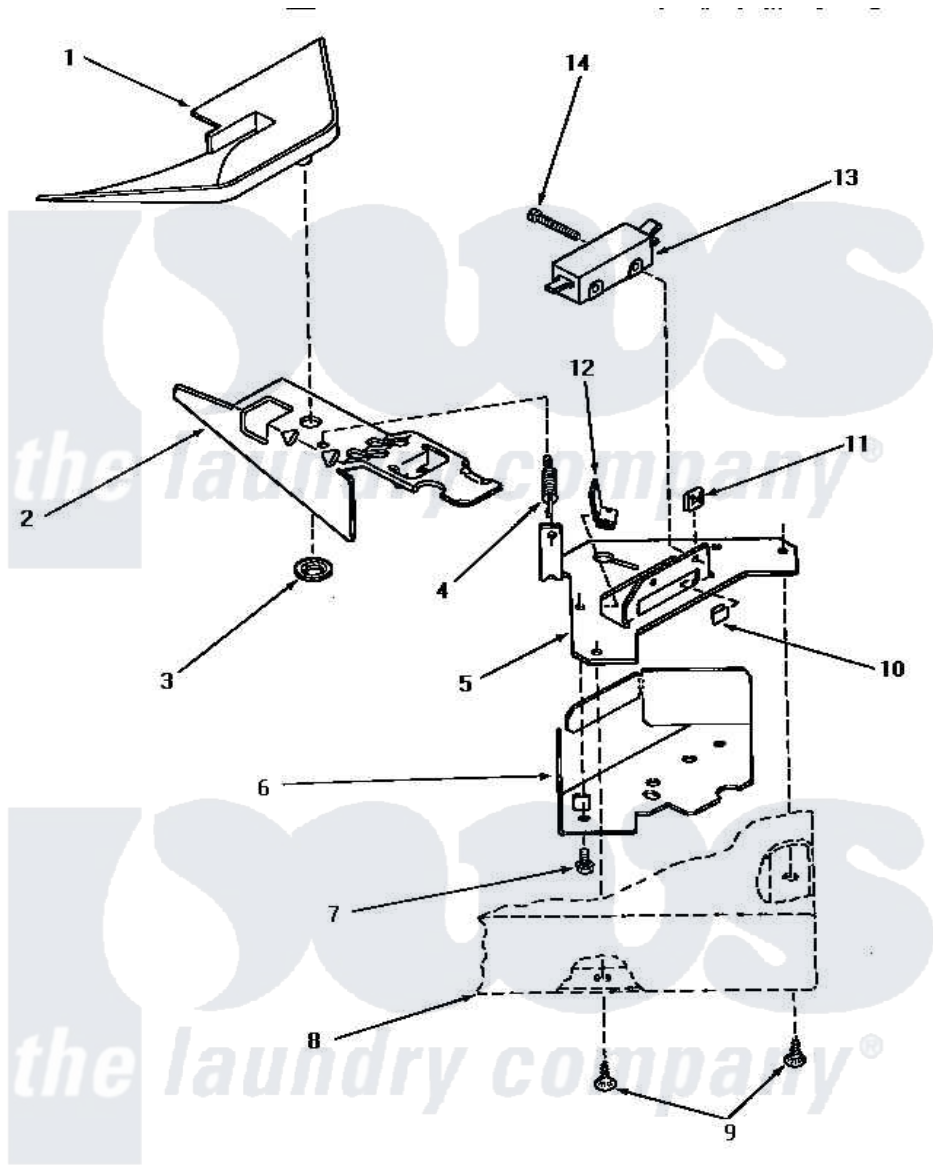

Amana NA6531 10 - LOADING DOOR SWITCH & BRACKET ASSY

LOADING DOOR SWITCH AND BRACKET ASSEMBLY

Amana [Residential Amana NA6531 Washer Parts](#) Parts Diagram 10 - LOADING DOOR SWITCH & BRACKET ASSY
 Click on the part number to view part

Item	Original Part Number	Replaced By	Status	Part Description
1	29042		Not Available	SHIELD,LID SWITCH
2	27602			Lever, Out-Of-Bal Switch
3	29043			Nut, Push
4	27603			Spring, Switch Lever
5	27250		Not Available	BRACKET,OUT-OF-BAL SWI
6	33086		Not Available	ENCLOSURE,LID SWITCH
7	23222	3177991		Screw
8	Y00000000		Not Available	SEE NOTE CABINET TOP
9	28193			Screw, 8-1/2 Tapping W/
10	27610			Clip, U
11	27248		Not Available	NUT,SPEED U-TYPE
12	Y27837			Clip, Speed-"U" Type
13	27249		Not Available	SWITCH
14	Q6516		Not Available	SCREW,6-32 X 1 ROUND H