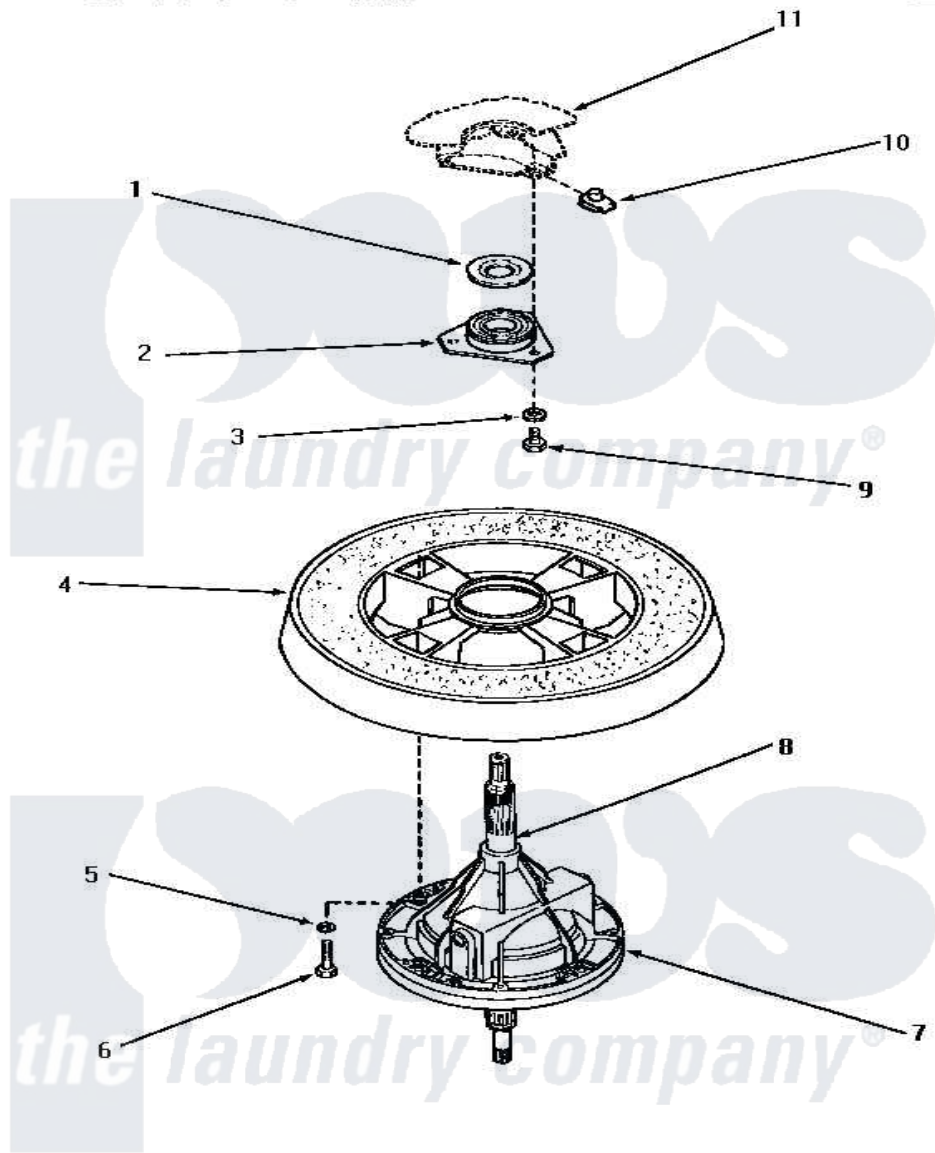

Amana NA6531 19 - TRANSMISSION ASSY & BALANCE RING

TRANSMISSION ASSEMBLY AND BALANCE RING

Amana [Residential Amana NA6531 Washer Parts](#) Parts Diagram 19 - TRANSMISSION ASSY & BALANCE RING
 Click on the part number to view part

Item	Original Part Number	Replaced By	Status	Part Description
1	27187			Flinger
2	27182	40004201P		Main Bearing Assembly
3	04366			Lockwasher, 5/16intshkp
4	Y29117		Not Available	ASSY, BALANCE RING-COMPL
5	02431			Lockwasher, 1/4 Ext Shk
6	27200		Not Available	CAP SCREW
7	33227	33227P		Assembly- Tran
8	27604P			Never-Seeze 1 Oz Tube
9	01355		Not Available	SCREW
10	27222			Nut, Retainer 5/16-18
11	Y00000000		Not Available	SEE NOTE OUTER TUB