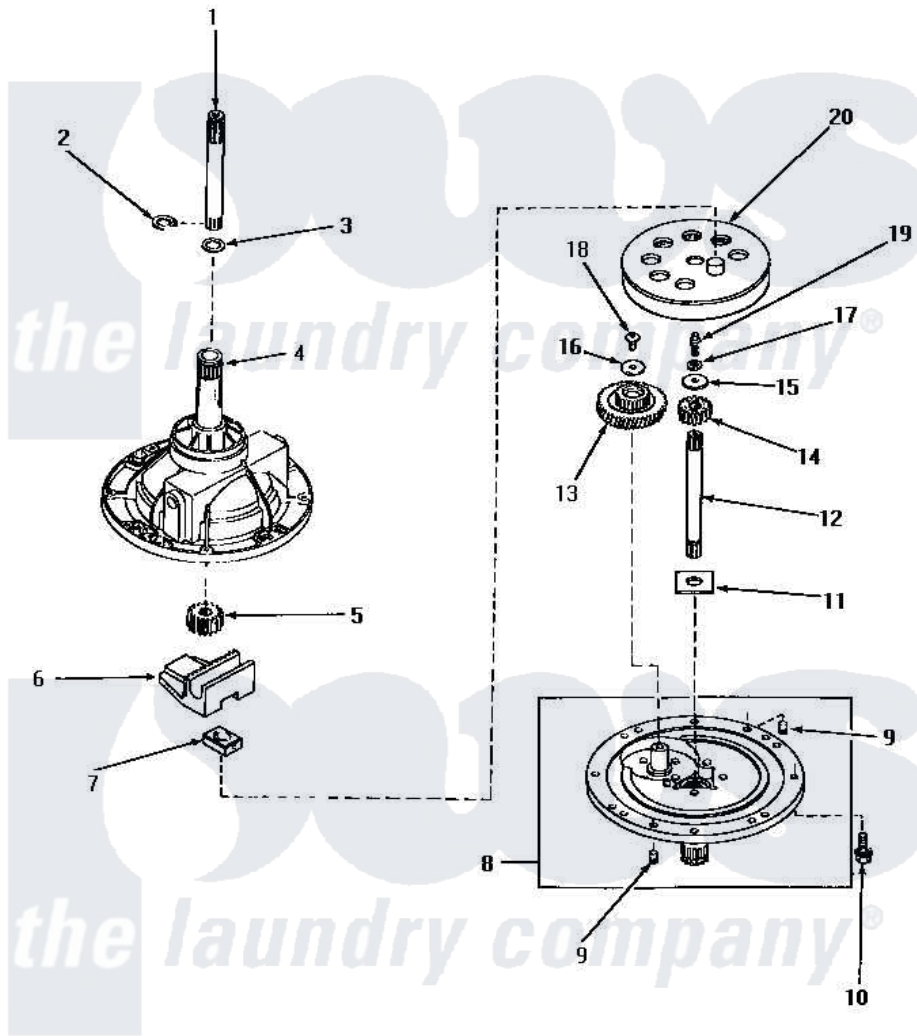

Amana NA6532 01 - 30978 TRANSMISSION ASSY COMPONENTS

COMPONENTS FOR 30978 TRANSMISSION ASSEMBLY

Amana [Residential Amana NA6532 Washer Parts](#) Parts Diagram 01 - 30978 TRANSMISSION ASSY COMPONENTS

[Click on the part number to view part](#)

Item	Original Part Number	Replaced By	Status	Part Description
1	29134	Y36570		Shaft, Output
2	27197			Ring, Retaining
3	20212	35092		Washer, 3628id X 1.00 X .056
4	30037		Not Available	ASSY, TRANSMISSION CASExREPLACE
5	27003			Pinion, Agitator
6	Y31526			Rack
7	26493			Slide
8	30945		Not Available	ASSY, TRANSMISSION COVExREPLACE
9	27172			Pin, Dowel
10	31709		Not Available	SCREW, 1/4-20X1 HX SER/
11	27016			Washer
12	27081	27081P		Shaft Input Package
13	29161			Gear, Reduction
14	Y29160			Pinion, Drive
15	26509	40041501		Washer

16	29260	Not Available	WASHER
17	21456		Lockwasher, 1/4 Intshkp
18	29273		Screw, 1/4-20 X 3/8
19	27030	Not Available	SCREW, 1/4-20 SPECIAL
20	26577		Assembly, Gear And Stud
NI	28434P	Not Available	LOCTITE
"	27243P		Oil, CW Transmission F-