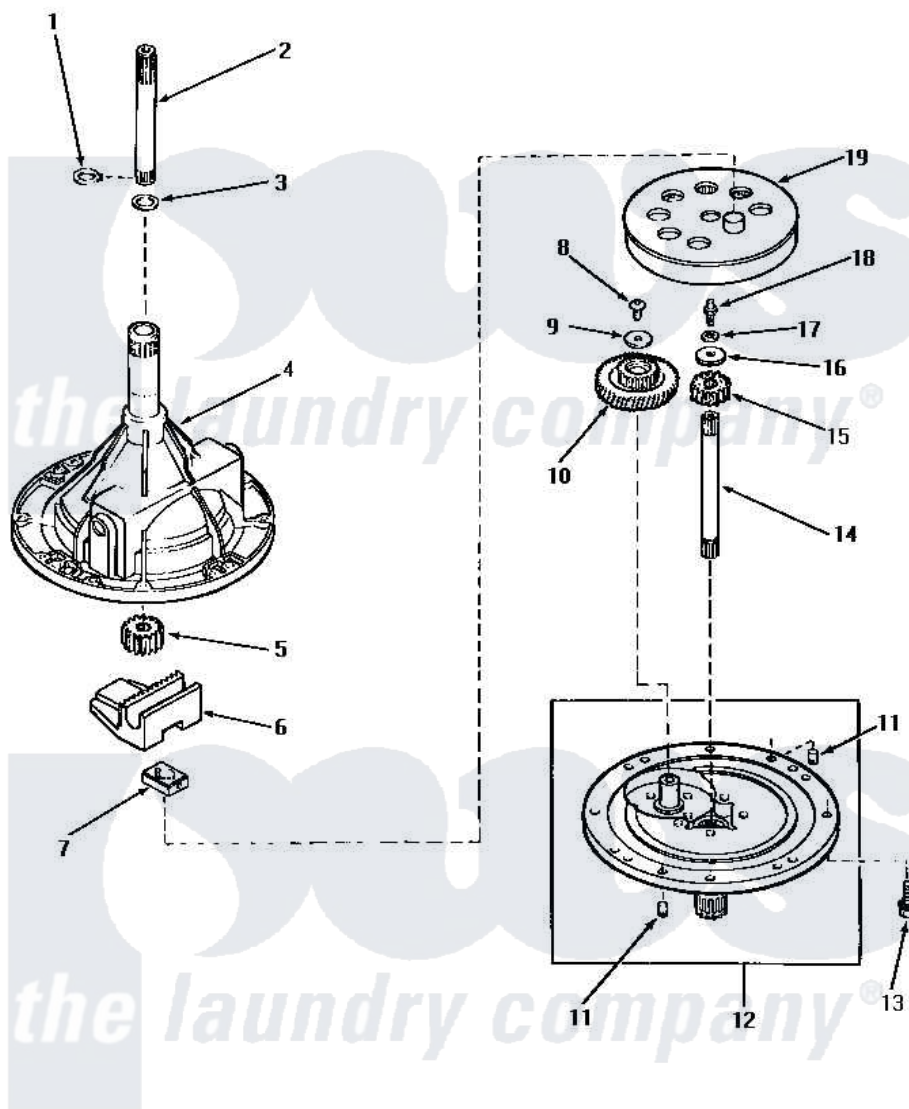

Amana NA6532 02 - 33227 TRANSMISSION ASSY COMPONENTS

COMPONENTS FOR 33227 TRANSMISSION ASSEMBLY

Amana [Residential Amana NA6532 Washer Parts](#) Parts Diagram 02 - 33227 TRANSMISSION ASSY COMPONENTS

[Click on the part number to view part](#)

Item	Original Part Number	Replaced By	Status	Part Description
1	27197			Ring, Retaining
2	29134	Y36570		Shaft, Output
3	20212	35092		Washer, 3628id X 1.00 X .056
4	33223		Not Available	ASSY, TRANSMISSION CASE
5	27003			Pinion, Agitator
6	Y31526			Rack
7	26493			Slide
8	29273			Screw, 1/4-20 X 3/8
9	29260		Not Available	WASHER
10	29161			Gear, Reduction
11	27172			Pin, Dowel
12	33214		Not Available	TRANSMISSION COVER ASSEMBLY
13	32814		Not Available	SCREW, 1/4-20X7/8 SERRA
14	27081	27081P		Shaft Input Package
15	Y29160			Pinion, Drive
16	26509	40041501		Washer

17	21456		Lockwasher, 1/4 Intshkp
18	27030	Not Available	SCREW, 1/4-20 SPECIAL
19	26577		Assembly, Gear And Stud
NI	27243P		Oil, CW Transmission F-
"	28434P	Not Available	LOCTITE