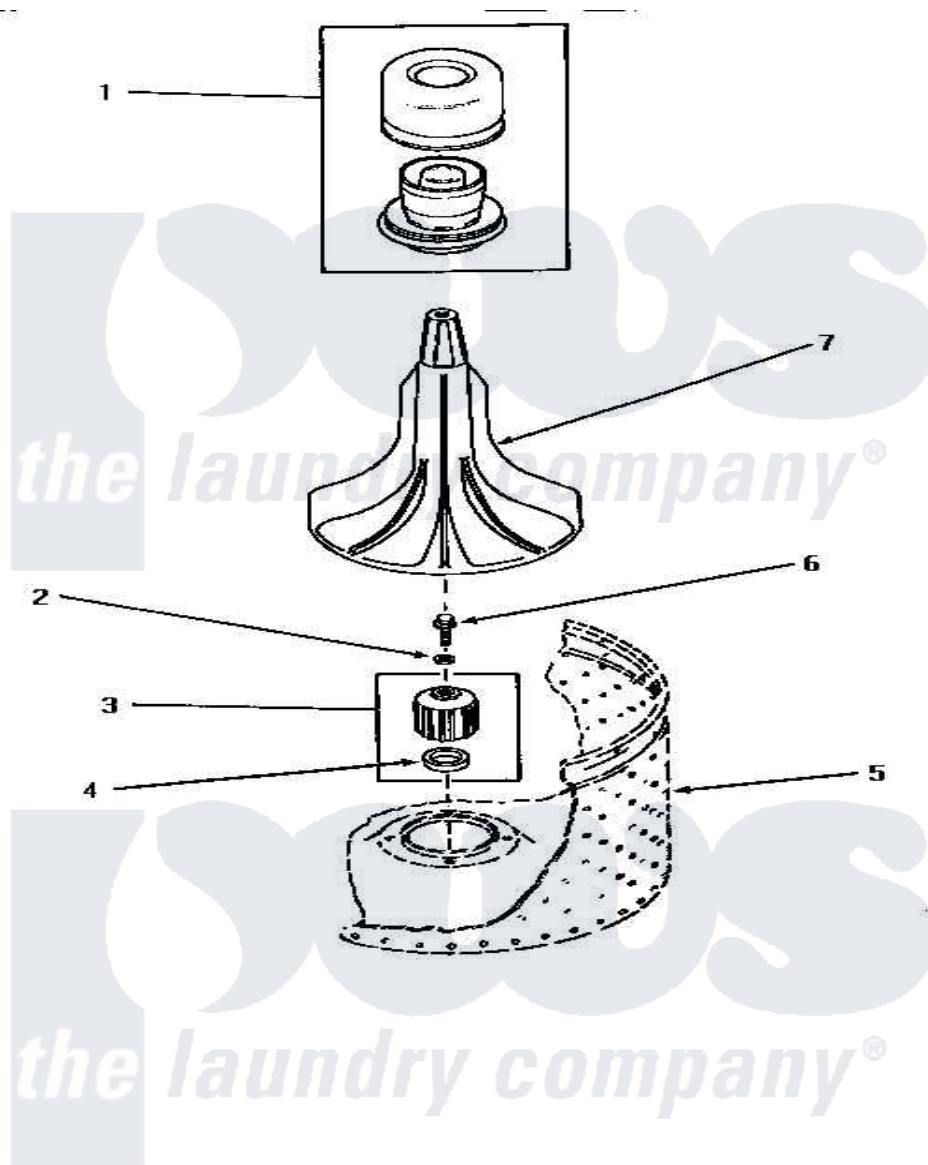

# Amana NA6532 03 - AGITATOR, DRIVE BELL & SEAL KIT

## AGITATOR, DRIVE BELL AND SEAL KIT

Amana [Residential Amana NA6532 Washer Parts](#) Parts Diagram 03 - AGITATOR, DRIVE BELL & SEAL KIT  
 Click on the part number to view part

Item	Original Part Number	Replaced By	Status	Part Description
1	30857	<a href="#">33510</a>		Assembly, Dispenser-Fabric
2	30853		Not Available	SEAL
3	30071P	<a href="#">R9900189</a>		Kit, Drive Bell And Seal
4	Y00000000		Not Available	SEE NOTE SEAL SEAT
5	Y00000000		Not Available	SEE NOTE WASHTUB
6	<a href="#">30852</a>			Screw, No.8-1/4 X 20 X 3/
7	30855	<a href="#">40000501W</a>		Agitator, Flex Vane
NI	442P3	<a href="#">R9900189</a>		Kit, Drive Bell And Seal