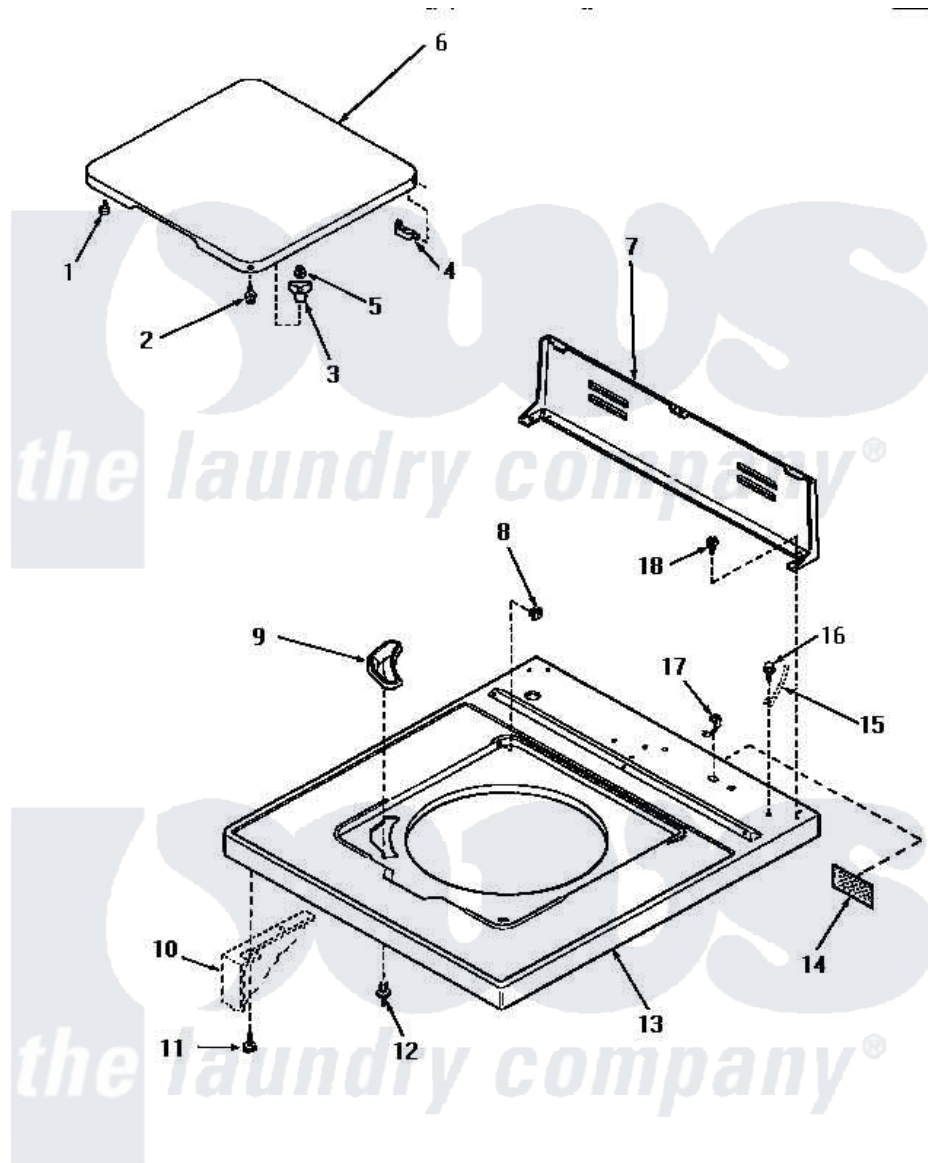

Amana NA6532 05 - CAB TOP/LOADING DR & CTRL HOOD REAR PAN

CABINET TOP, LOADING DOOR AND CONTROL HOOD REAR PANEL

Amana Residential Amana NA6532 Washer Parts Parts Diagram 05 - CAB TOP/LOADING DR & CTRL HOOD REAR PAN

Click on the part number to view part

Item	Original Part Number	Replaced By	Status	Part Description
1	32507	40038001		Bumper
2	27203		Not Available	ASSY,SCREW & WASHER
3	27149			Catch, Lid Switch
4	27626		Not Available	HINGE,HIDDEN
5	21752			Nut, 8-32 Hex Brilock
6	31314L		Not Available	LOADING DOOR, ALMOND
"	31314H		Not Available	LID,W/INSTRUCTIONS
"	31314W		Not Available	LOADING DOOR, WHITE
7	31230		Not Available	CONTROL HOOD REAR PANEL
8	27625			Bushing
9	32786		Not Available	BLEACH DISPENSER
10	Y00000000		Not Available	SEE NOTE CABINET
11	Y31644	27001200		Screw
12	56534			Barrel, Support
13	32808			Cabinet Top