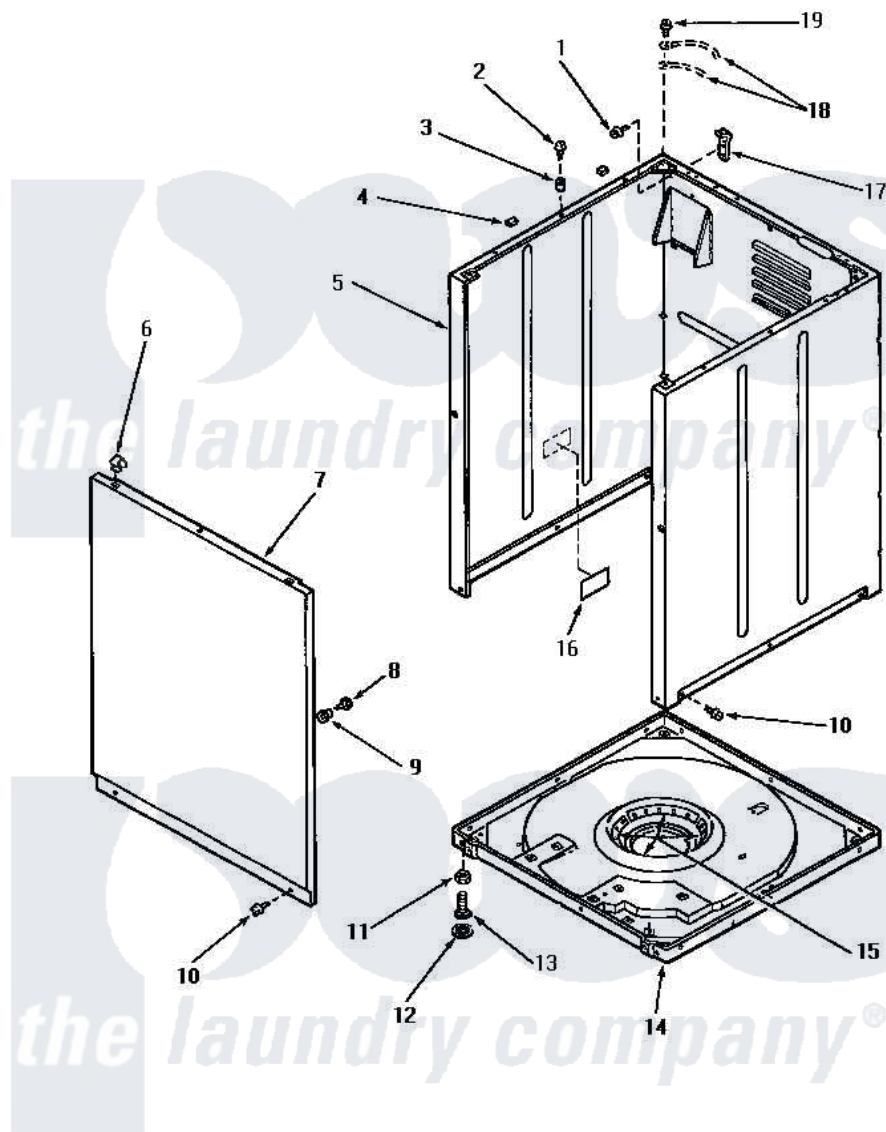

Amana NA6532 06 - FRONT PANEL, CABINET & BASE

FRONT PANEL, CABINET AND BASE

Amana [Residential Amana NA6532 Washer Parts](#) Parts Diagram 06 - FRONT PANEL, CABINET & BASE
 Click on the part number to view part

Item	Original Part Number	Replaced By	Status	Part Description
1	51780	3390631		Screw, 10-16 X 3/8
2	56086	Y014874		Screw, Idler Arm And Sleeve
3	56079	505187		Locator, Panel
4	Y56128			Pad, Bumper
5	31669HP		Not Available	REPL BY 34475HP
"	31669WP	38612WP		Kit-Service
"	31669LP	38612LP		Kit Service Cabinet
6	28835	22001650		Fastener, Spring
7	32708H		Not Available	PANEL,FRONT
"	32708L	32708LP		Panel, Front
"	32708W	32708WP		Panel Front
8	32671	Y014874		Screw, Idler Arm And Sleeve
9	28102			Locator, Panel
10	27196	27001200		Screw
11	28199		Not Available	LOCKNUT
12	21749	40016001		Foot, Rubber

13	20409	22003428	Leg, Adjustable
14	31653P		Assembly, Base-Complete-G90
15	434P3	Not Available	KIT, SNUBBER PAD
16	33285	Not Available	TAPE, 1 INCH SQUARE, DBL
17	Y27103		Hinge, Hold-Down Lug
18	Y00000000	Not Available	SEE NOTE GROUND WIRES -- (GREEN)
19	56392	Not Available	SCREW, 8-18 X 3/8 TAPPI
NI	26594P		Grease, Silicone - 2 Oz Tube