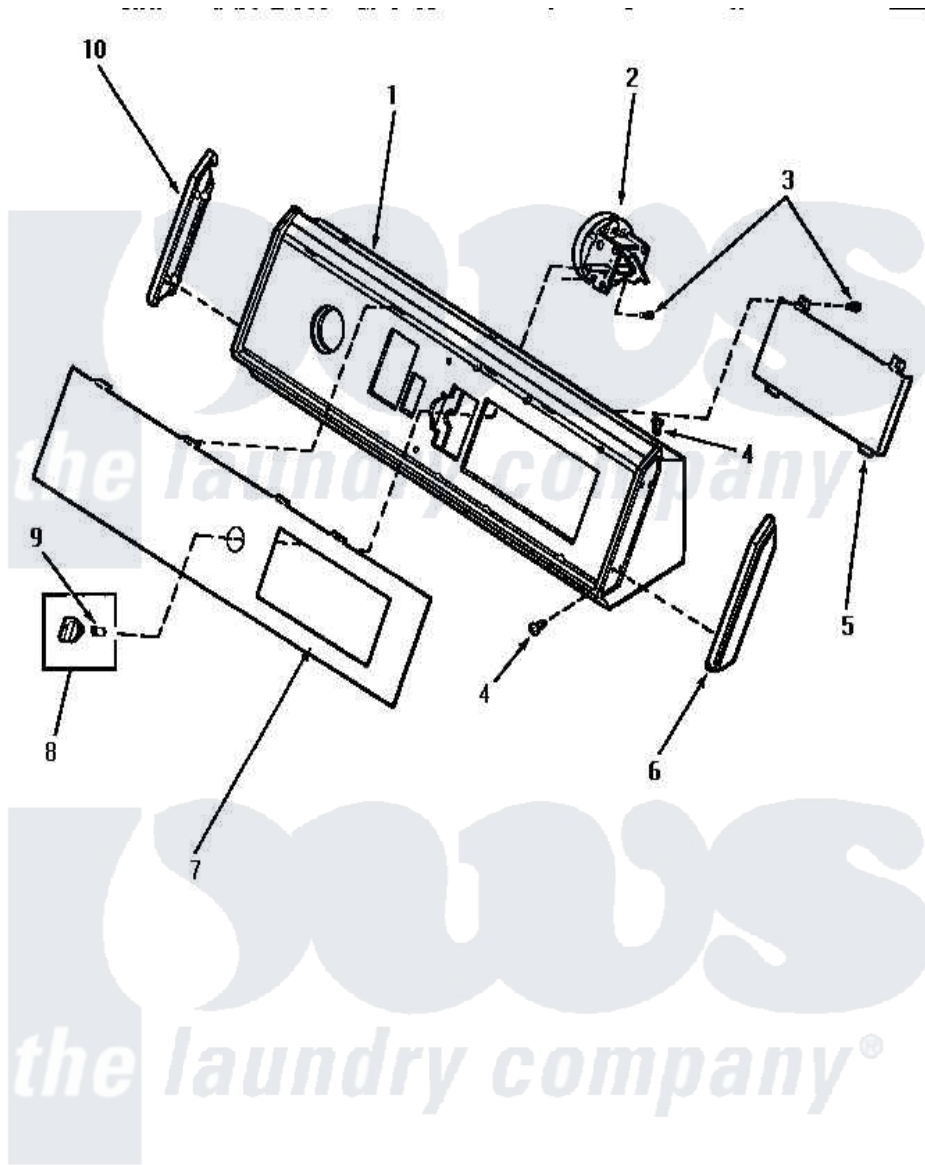

Amana NA6532 07 - GRAPHIC PANEL, CONTROL HOOD & CONTROLS

GRAPHIC PANEL, CONTROL HOOD AND CONTROLS

Amana [Residential Amana NA6532 Washer Parts](#) Parts Diagram 07 - GRAPHIC PANEL, CONTROL HOOD & CONTROLS

[Click on the part number to view part](#)

Item	Original Part Number	Replaced By	Status	Part Description
"	NOTE:		Not Available	SIPHON BREAK KIT MUST BE INSTALLED IN DRAIN HOSE IF THE DRAIN RECEPTACLE IS LOWER THAN THE CABINET TOP OF THE WASHER.
1	31224		Not Available	HOOD,CONTROL-BLACK
2	31116		Not Available	No Longer Available
3	31260			Screw, No.8 X 3/8 Ind H
4	31752		Not Available	SCREW,No.8ABX3/4 POZIDRI
5	31305	31305P		Assembly
6	31248			Cap, End-RH-Chrome
7	31183		Not Available	PANEL, GRAPHIC
9	10519		Not Available	RETAINER
10	31249		Not Available	CAP,END-L.H.-CHROME