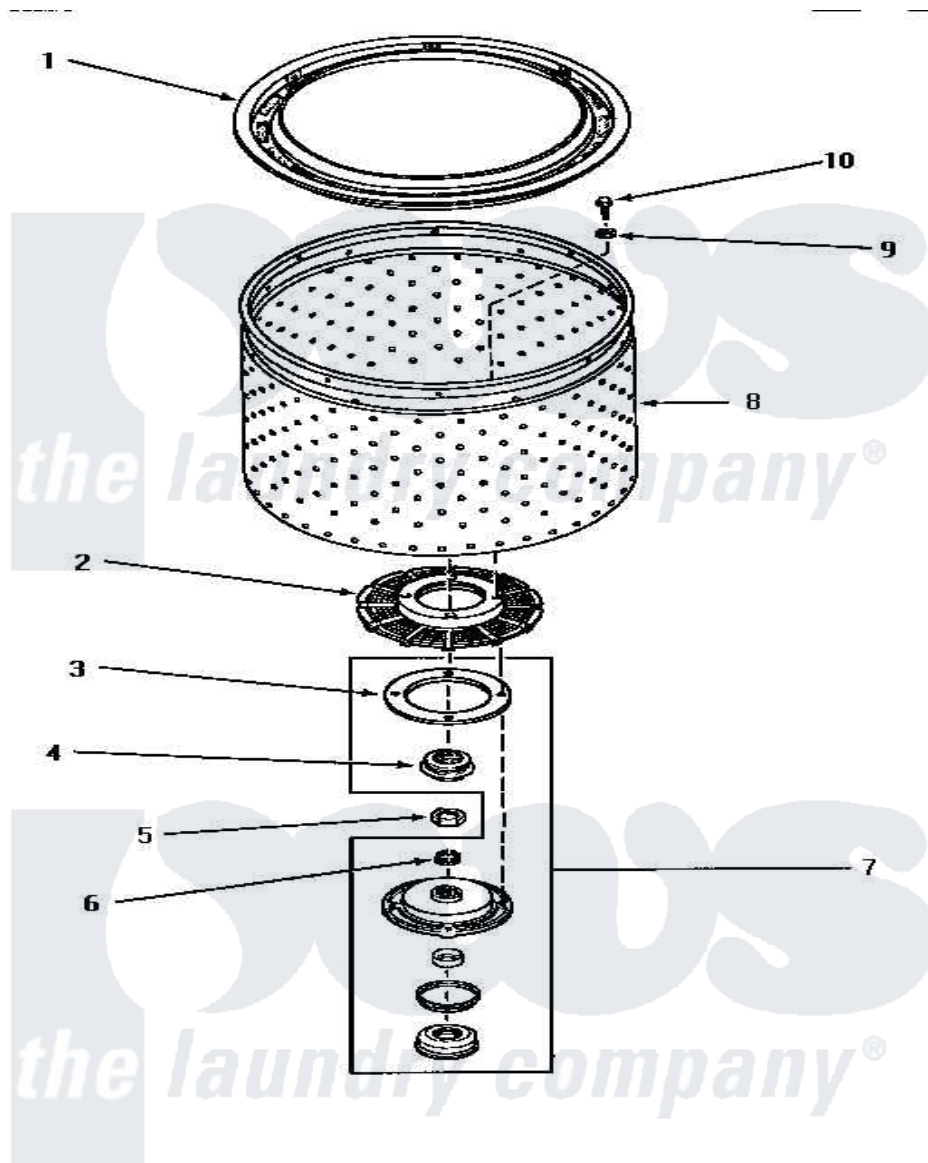

# Amana NA6532 09 - LINT FILTER, WASHTUB & HUB

## LINT FILTER, WASHTUB AND HUB

Amana Residential Amana NA6532 Washer Parts Parts Diagram 09 - LINT FILTER, WASHTUB & HUB

[Click on the part number to view part](#)

Item	Original Part Number	Replaced By	Status	Part Description
1	30944	<a href="#">33521</a>		Filter Lint/Clothes Guard
2	32998	<a href="#">39371</a>		Filter Lin
3	27125	<a href="#">39122</a>		Gasket, Washtub
4	Y00000000		Not Available	SEE NOTE SEAL HEAD -- (INCLUDED WITH 442P3 KIT)
5	Y29220	<a href="#">40016301</a>		Nut, Lock
6	29728	<a href="#">40008301</a>		Insert, Spline
7	495P3	<a href="#">R9900552</a>		Hub And Seal
8	<a href="#">32838</a>			Washtub
"	33296	<a href="#">39248P</a>		Wash Tub
9	<a href="#">28094</a>			Gasket
10	27202	<a href="#">W10116787</a>		Screw