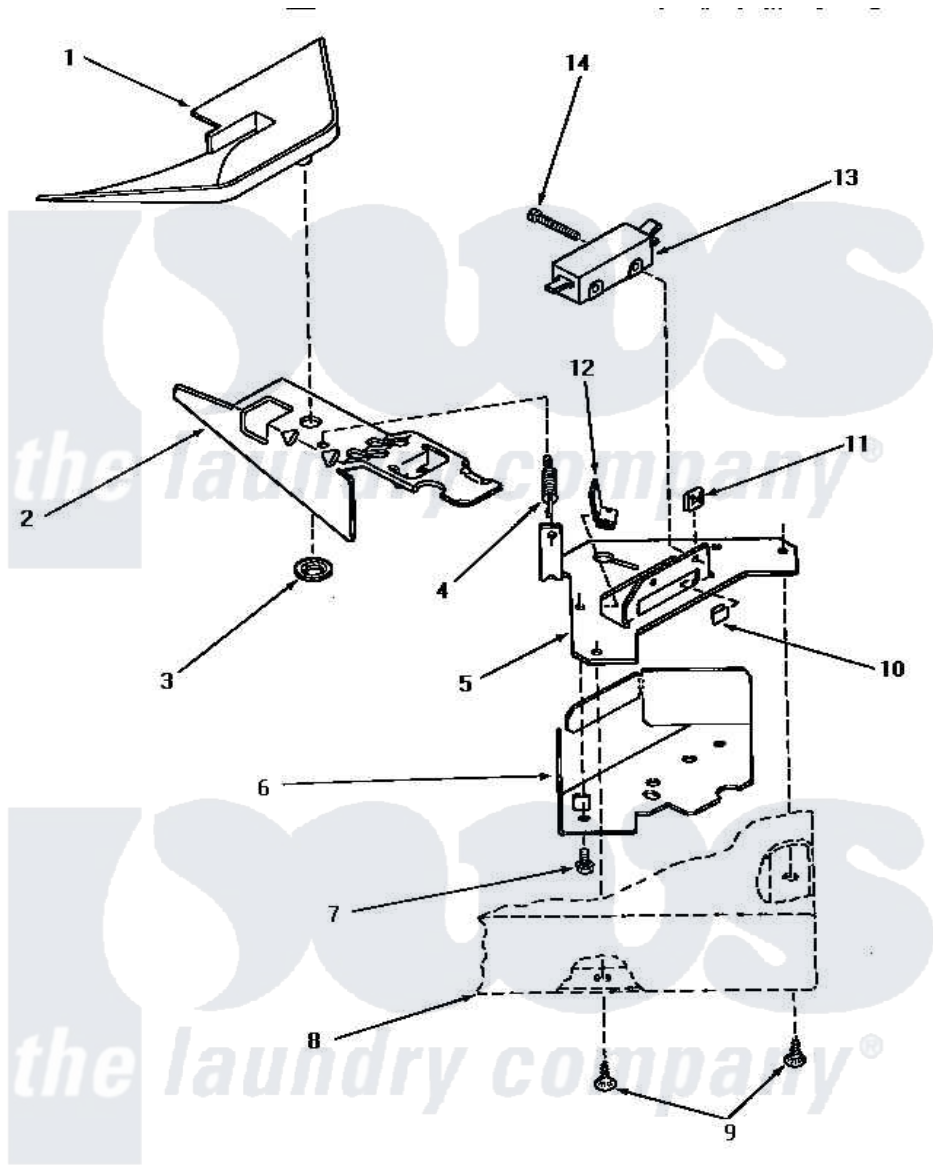

Amana NA6532 10 - LOADING DOOR SWITCH & BRACKET ASSY

LOADING DOOR SWITCH AND BRACKET ASSEMBLY

Amana [Residential Amana NA6532 Washer Parts](#) Parts Diagram 10 - LOADING DOOR SWITCH & BRACKET ASSY
 Click on the part number to view part

Item	Original Part Number	Replaced By	Status	Part Description
1	29042		Not Available	SHIELD,LID SWITCH
2	27602			Lever, Out-Of-Bal Switch
3	29043			Nut, Push
4	27603			Spring, Switch Lever
5	27250		Not Available	BRACKET,OUT-OF-BAL SWI
6	33086		Not Available	ENCLOSURE,LID SWITCH
7	23222	3177991		Screw
8	Y00000000		Not Available	SEE NOTE CABINET TOP
9	28193			Screw, 8-1/2 Tapping W/
10	27610			Clip, U
11	27248		Not Available	NUT,SPEED U-TYPE
12	Y27837			Clip, Speed-"U" Type
13	27249		Not Available	SWITCH
14	Q6516		Not Available	SCREW,6-32 X 1 ROUND H