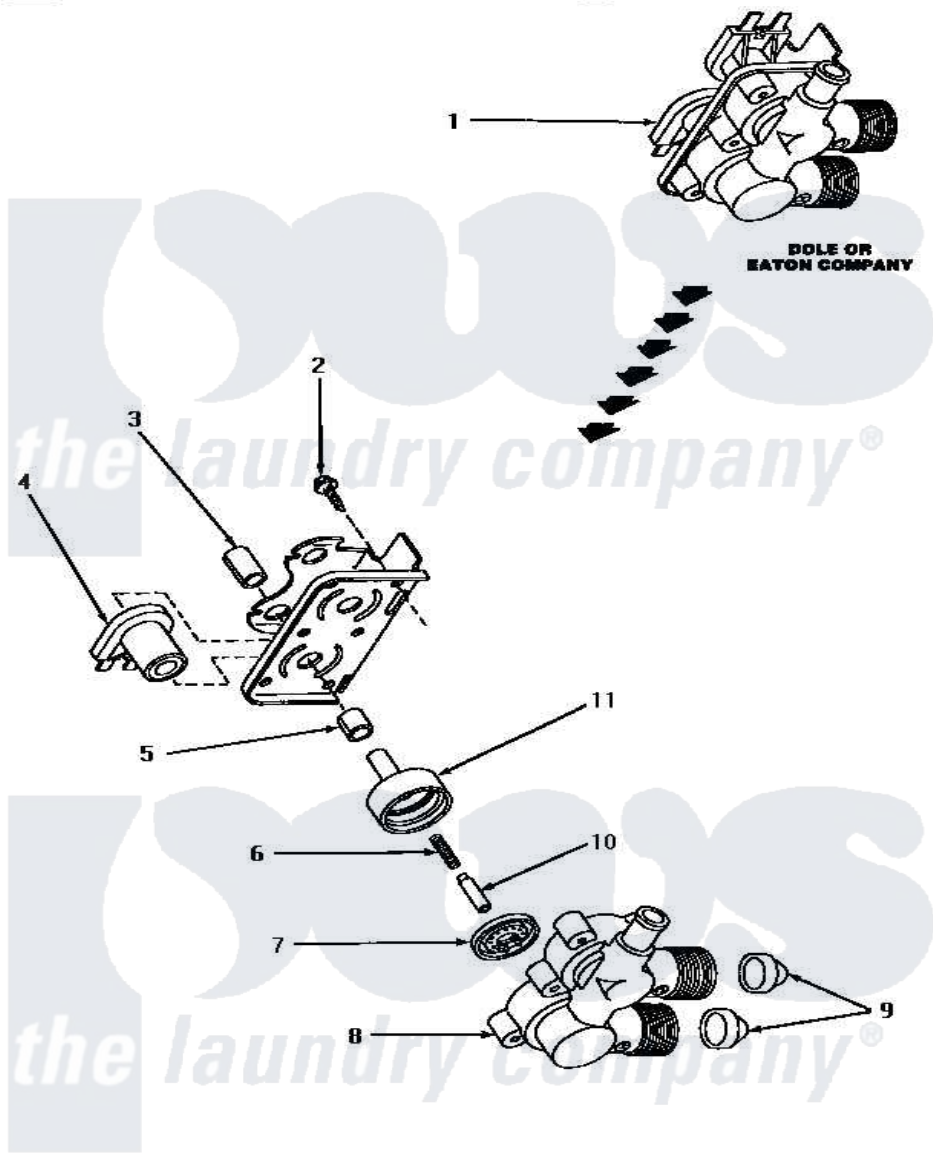

Amana NA6532 11 - MIXING VALVE ASSY

**MIXING VALVE ASSEMBLY
(Dole or Eaton Company)**

Amana [Residential Amana NA6532 Washer Parts](#) Parts Diagram 11 - MIXING VALVE ASSY
[Click on the part number to view part](#)

Item	Original Part Number	Replaced By	Status	Part Description
1	27156	33930		Valve, Mixing
2	25817C		Not Available	SCREW
3	24128		Not Available	SLEEVE, LONG
4	24126	33930		Valve, Mixing
5	24129		Not Available	SLEEVE, SHORT
6	24131		Not Available	SPRING
7	24134		Not Available	DIAPHRAGM
8	Y24159	33930		Valve, Mixing
9	24122	22002960		Strainer, Washer Inlet
10	24132		Not Available	ARMATURE
11	24130			Guide, Armature