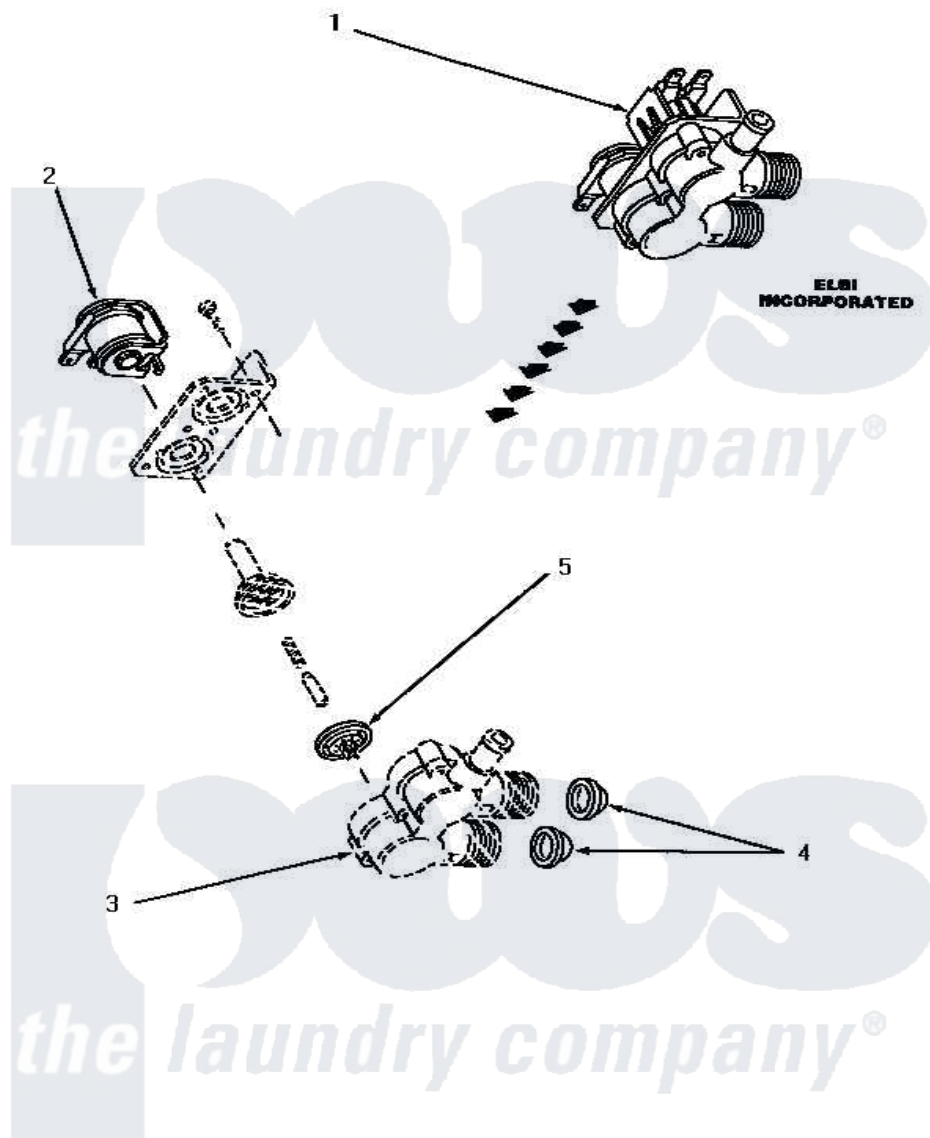

Amana NA6532 12 - MIXING VALVE ASSY

MIXING VALVE ASSEMBLY (Elbi Incorporated)

Amana [Residential Amana NA6532 Washer Parts](#) Parts Diagram 12 - MIXING VALVE ASSY
 Click on the part number to view part

Item	Original Part Number	Replaced By	Status	Part Description
1	27156	33930		Valve, Mixing
2	33084		Not Available	SOLENOID,MIXING VALVE
3	Y00000000		Not Available	SEE NOTE VALVE BODY -- (RED)
4	24122	22002960		Strainer, Washer Inlet
5	33079		Not Available	DIAPHRAM,MIXING VALVE-