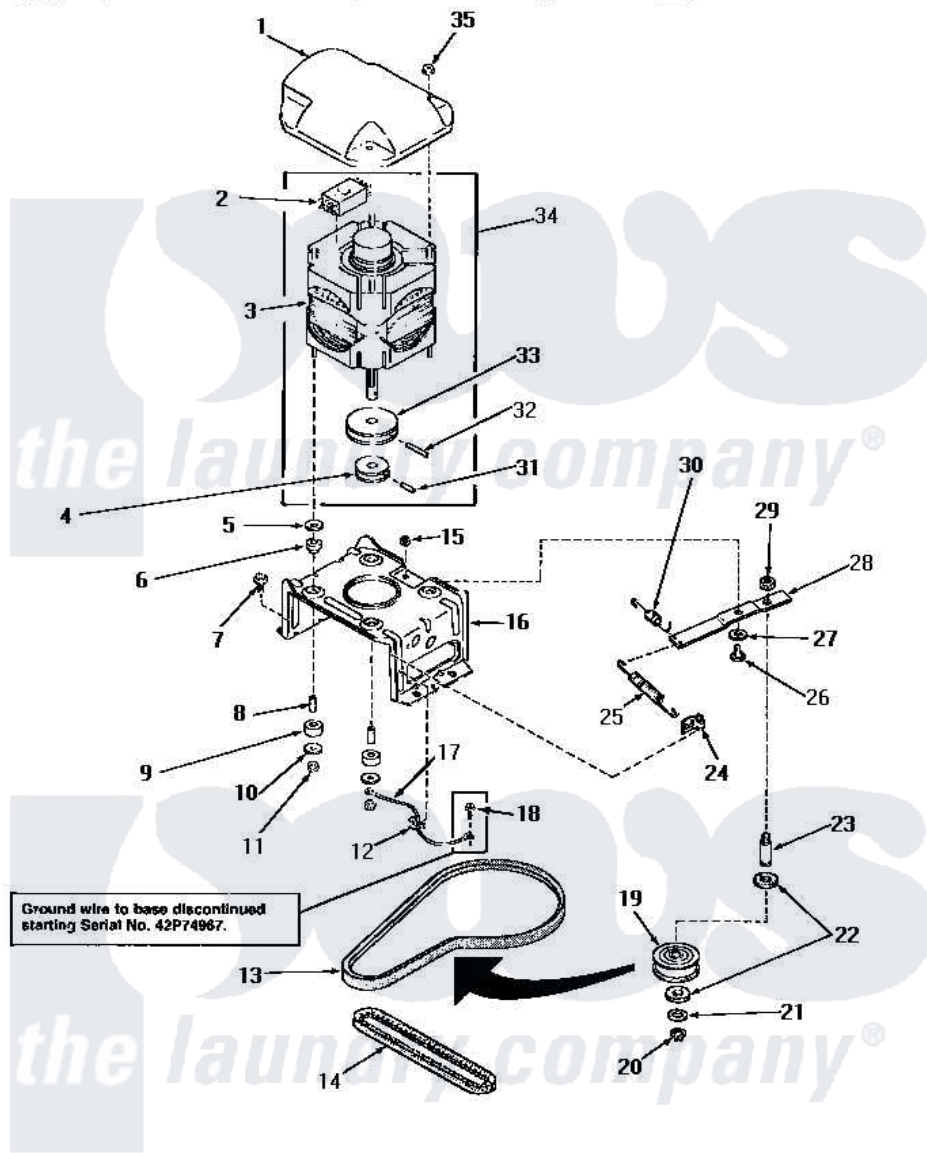

Amana NA6532 13 - MOTOR, MTG BRACKET, BELTS & IDLER ASSY

MOTOR, MOUNTING BRACKET, BELTS AND IDLER ASSEMBLY

Amana [Residential Amana NA6532 Washer Parts](#) Parts Diagram 13 - MOTOR, MTG BRACKET, BELTS & IDLER ASSY
 Click on the part number to view part

Item	Original Part Number	Replaced By	Status	Part Description
1	27136			Shield, Motor
2	30897A	30897AP		Switch- MO
"	24140		Not Available	SWITCH,MOTOR
3	30897	27179P		Motor-Drve
4	Y27104		Not Available	PULLEY,MOTOR
5	03888		Not Available	WASHER
6	01952A			Mounting, Rubber
7	Y31645	27001200		Screw
8	27181		Not Available	SPACER,MOTOR
9	01953		Not Available	WASHER,LOWER MOTOR MOU
10	03888		Not Available	WASHER
11	23604			Nut, Hex 10-32 Lock
12	Y00161	B5733302		Clip, Ground
13	28808			Belt, Agitate And Spin
14	27155			Belt, Pump
15	52566	27001225		Nut, Jam Mid Lock 1/4-20

16	28791		Bracket, Motor Mount
17	Y00000000	Not Available	SEE NOTE GROUND WIRE, GREEN
18	26592	Not Available	HEX HEAD SCREW
19	28800	Not Available	WHEEL, IDLER
20	23748		Ring, Retaining
21	52549		Washer, 501 ID X3/4 Odx
22	Y29443		Washer, Felt
23	28802		Shaft, Idler
24	28849		Clip, Spring
25	28807	37366	Spring, Idler
26	27229	40038901	Screw, 1/4-20
27	81392	40054701	Washer
28	31054	40041002	Lever, Idler
29	28803	2221070	Clamp, Nylon
30	30620	Not Available	SPRING, IDLER LEVER HEL
31	10416		Pin, Roll
32	23750		Pin, Roll
33	27171	Not Available	PULLEY, MOTOR
34	27658	27179P	Motor-Drive
35	27201		Locknut
NI	20605	Not Available	LUBE, HI TEMPERATURE-56
"	258P3	Not Available	KIT, CAPACITOR