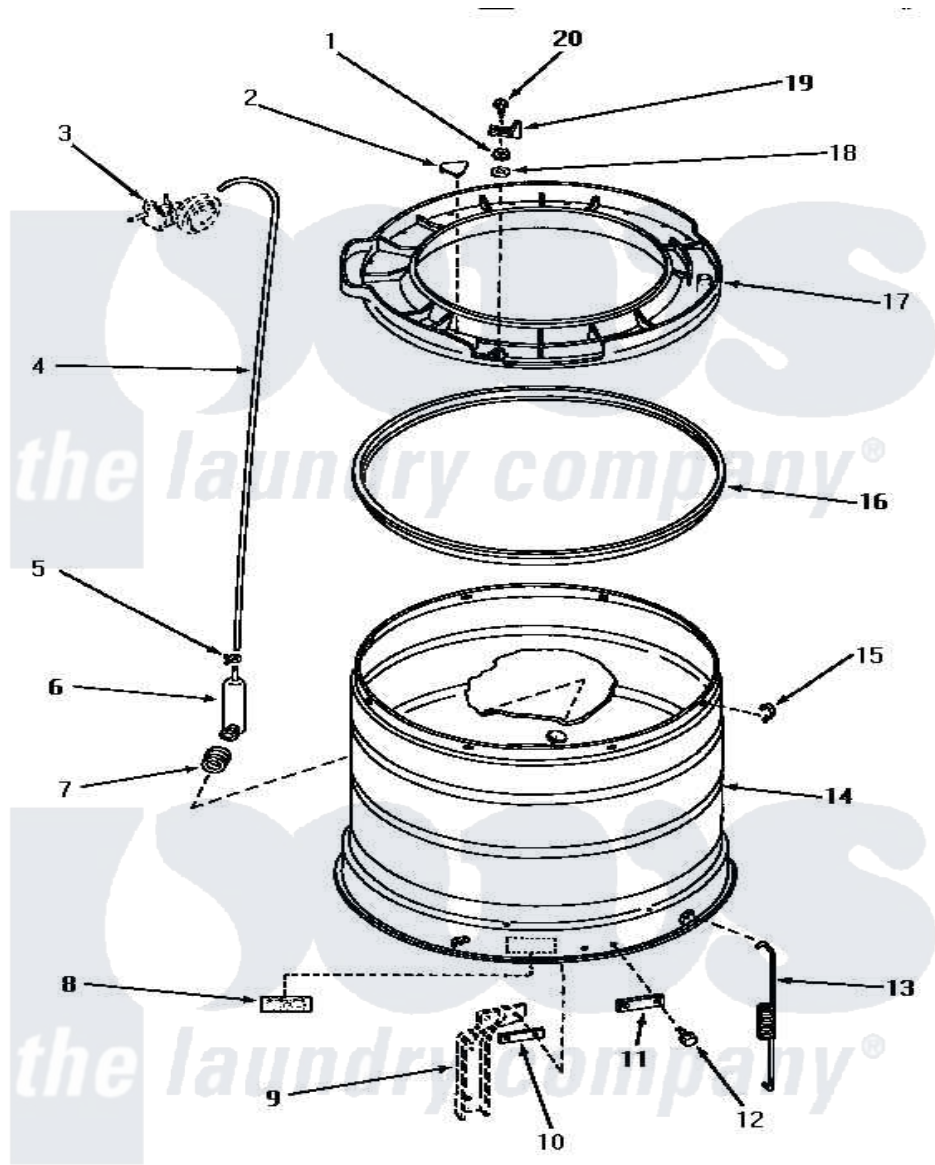

Amana NA6532 14 - OUTER TUB, COVER & PRESSURE HOSE

OUTER TUB, COVER AND PRESSURE HOSE

Amana [Residential Amana NA6532 Washer Parts](#) Parts Diagram 14 - OUTER TUB, COVER & PRESSURE HOSE
 Click on the part number to view part

Item	Original Part Number	Replaced By	Status	Part Description
1	03815			Lockwasher, No.10 Ext Shk
2	29901		Not Available	PLUG,SNAP-IN-OUTER TUB
3	Y00000000		Not Available	SEE NOTE PRESSURE SWITCH
4	29213	39125		Tubing 31
5	Y22294	596669		Clamp, Manifold
6	30243	40008501		Assembly, Pressure Bulb
7	29175	40037801		Grommet
8	Y27195		Not Available	STICKER
9	Y00000000		Not Available	SEE NOTE SUPPORT LEG
10	27927			Plate, Leg .032
11	27926			Plate, Leg .063
12	27205	40128701		Screw, 5/16-18 X .50
13	27239			Spring, Leg
14	30508		Not Available	TUB,OUTER
"	30509		Not Available	OUTER TUB
15	Y27017		Not Available	CLIP,SPRING

16	27184		Gasket, Tub Cover
17	31141	31153	Cover Outer Tub
18	23425	Not Available	WASHER,7/32IDX7/16ODX.
19	27247		Trigger, Out-Of-Bal Swi
20	27523	Not Available	SCREW