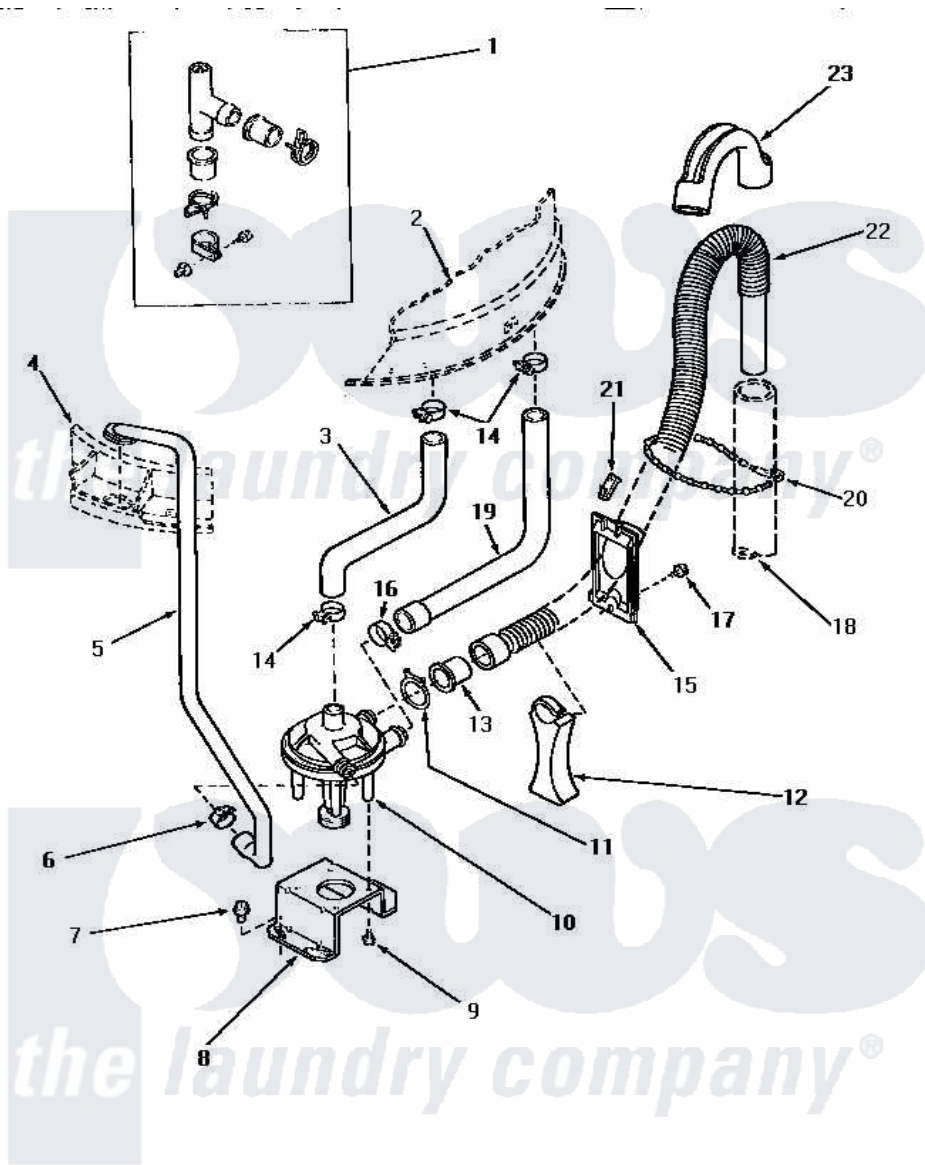

Amana NA6532 16 - PUMP ASSY/BRKT/HOSES & SIPHON BREAK KIT

PUMP ASSEMBLY, BRACKET, HOSES AND SIPHON BREAK KIT

Amana [Residential Amana NA6532 Washer Parts](#) Parts Diagram 16 - PUMP ASSY/BRKT/HOSES & SIPHON BREAK KIT

[Click on the part number to view part](#)

Item	Original Part Number	Replaced By	Status	Part Description
1	386P3	76660		Break-Sphn
2	Y00000000		Not Available	SEE NOTE OUTER TUB
3	27159		Not Available	HOSE,TUB TO PUMP
4	Y00000000		Not Available	SEE NOTE OUTER TUB COVER
5	27232		Not Available	HOSE
6	27644	285655		Clamp, Hose
7	Y31645	27001200		Screw
8	27105			Bracket, Pump Mounting
9	31098			Screw, 10-10 5/8 Unslot
10	31968			Assembly, Pump NA
"	31969			Assembly, Pump NA
11	29172		Not Available	CLAMP,HOSE
12	29284			Stand, Hose
13	29143		Not Available	HOSE,ADAPTER
14	32616		Not Available	(CLAMP HOSE)

15	29131		Not Available	RETAINER,DIRECTIONAL
16	27153	285655		Clamp, Hose
17	30676	27001200		Screw
18	Y00000000		Not Available	SEE NOTE STANDPIPE
19	27160		Not Available	HOSE,TUB TO PUMP-DRAIN
20	33489	8539404		Tie-Wire
21	29936		Not Available	HOSE RETAINER CLIP
22	29142	39952		Hose- Drai
23	29144	22003814		Retainer, Drain Hose
NI	406P3	451P3		Kit Drain Extension