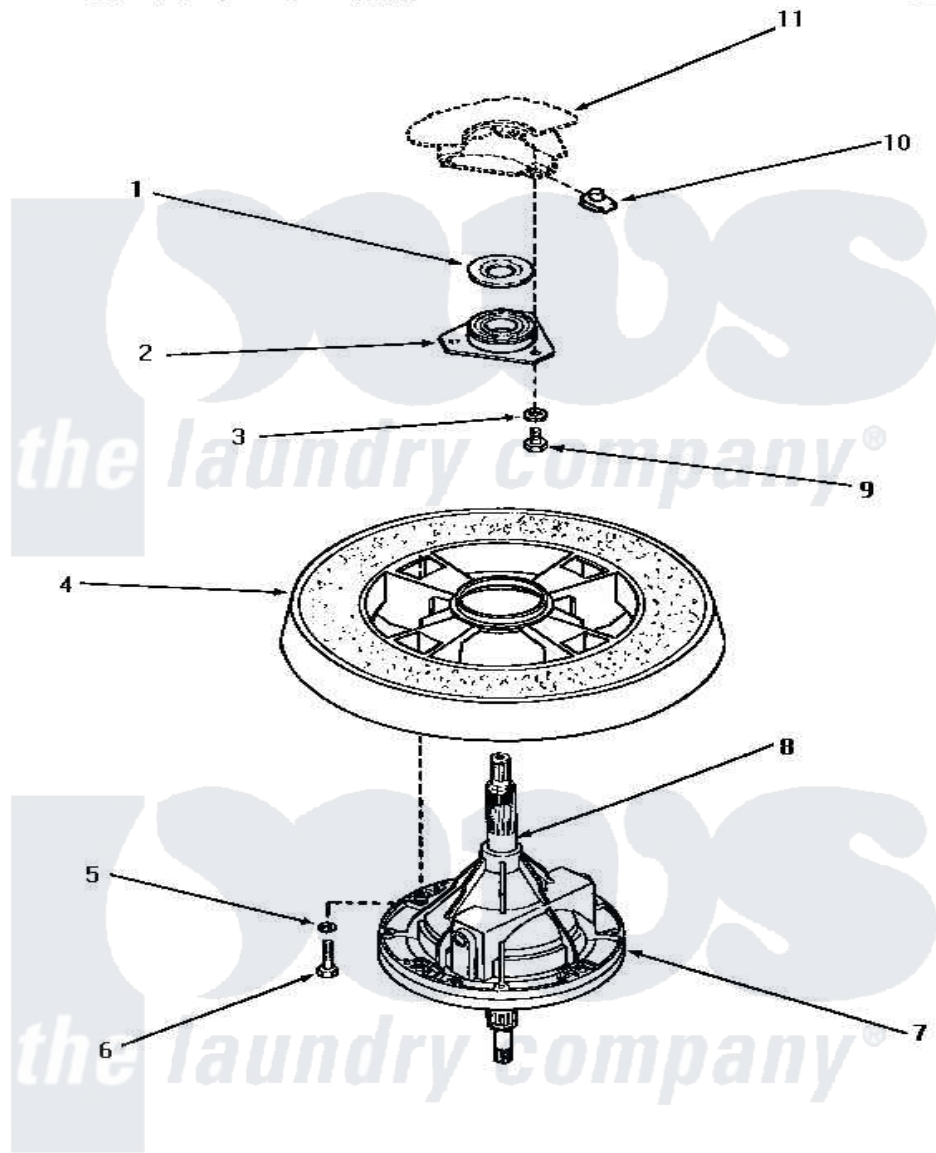

Amana NA6532 19 - TRANSMISSION ASSY & BALANCE RING

TRANSMISSION ASSEMBLY AND BALANCE RING

Amana Residential Amana NA6532 Washer Parts Parts Diagram 19 - TRANSMISSION ASSY & BALANCE RING
 Click on the part number to view part

Item	Original Part Number	Replaced By	Status	Part Description
1	27187			Flinger
2	27182	40004201P		Main Bearing Assembly
3	04366			Lockwasher, 5/16intshkp
4	Y29117		Not Available	ASSY,BALANCE RING-COMPL
5	02431			Lockwasher, 1/4 Ext Shk
6	27200		Not Available	CAP SCREW
7	33227	33227P		Assembly- Tran
8	27604P			Never-Seeze 1 Oz Tube
9	01355		Not Available	SCREW
10	27222			Nut, Retainer 5/16-18
11	Y00000000		Not Available	SEE NOTE OUTER TUB