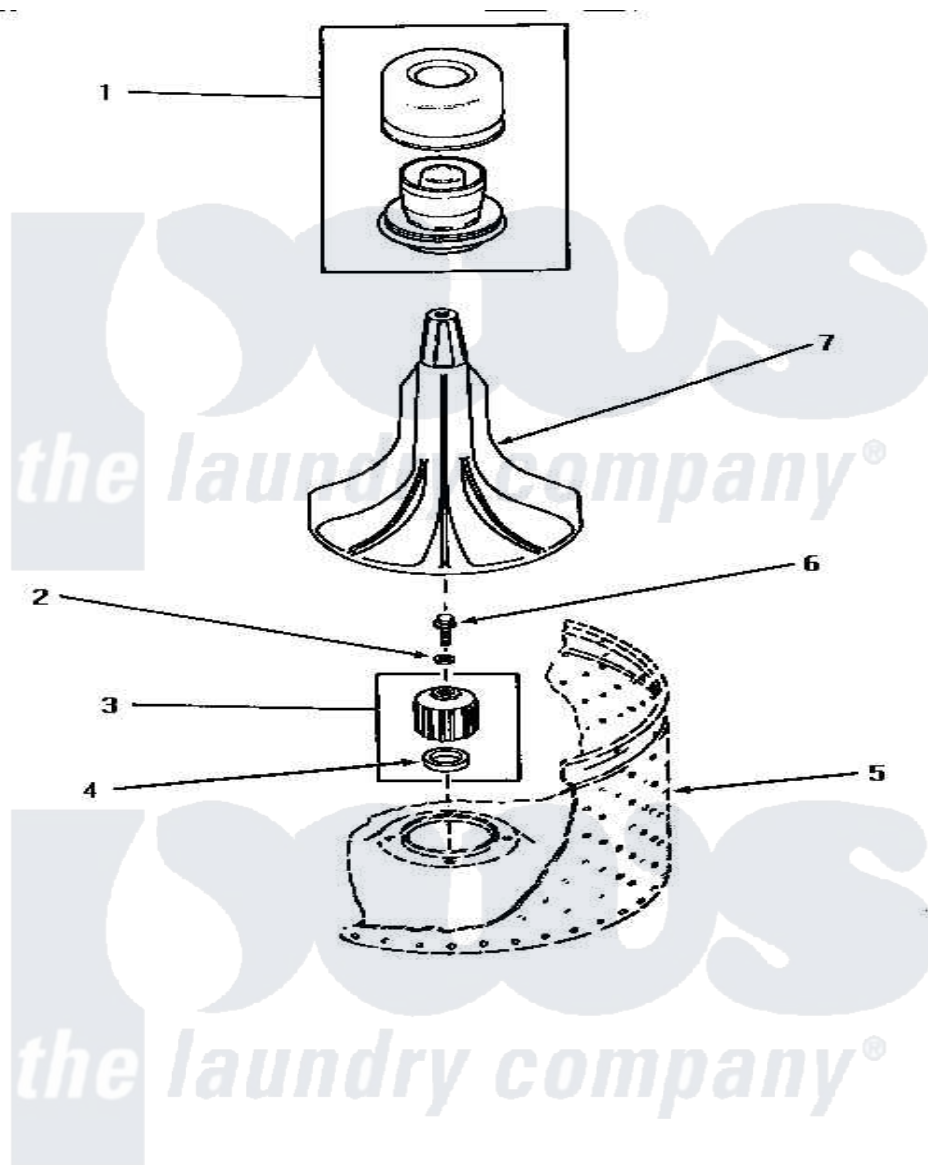

# Amana NA6621 03 - AGITATOR, DRIVE BELL & SEAL KIT

## AGITATOR, DRIVE BELL AND SEAL KIT

Amana [Residential Amana NA6621 Washer Parts](#) Parts Diagram 03 - AGITATOR, DRIVE BELL & SEAL KIT  
 Click on the part number to view part

Item	Original Part Number	Replaced By	Status	Part Description
1	30857	<a href="#">33510</a>		Assembly, Dispenser-Fabric
2	30853		Not Available	SEAL
3	30071P	<a href="#">R9900189</a>		Kit, Drive Bell And Seal
4	Y00000000		Not Available	SEE NOTE SEAL SEAT
5	Y00000000		Not Available	SEE NOTE WASHTUB
6	<a href="#">30852</a>			Screw, No.8-1/4 X 20 X 3/
7	30855	<a href="#">40000501W</a>		Agitator, Flex Vane
NI	442P3	<a href="#">R9900189</a>		Kit, Drive Bell And Seal