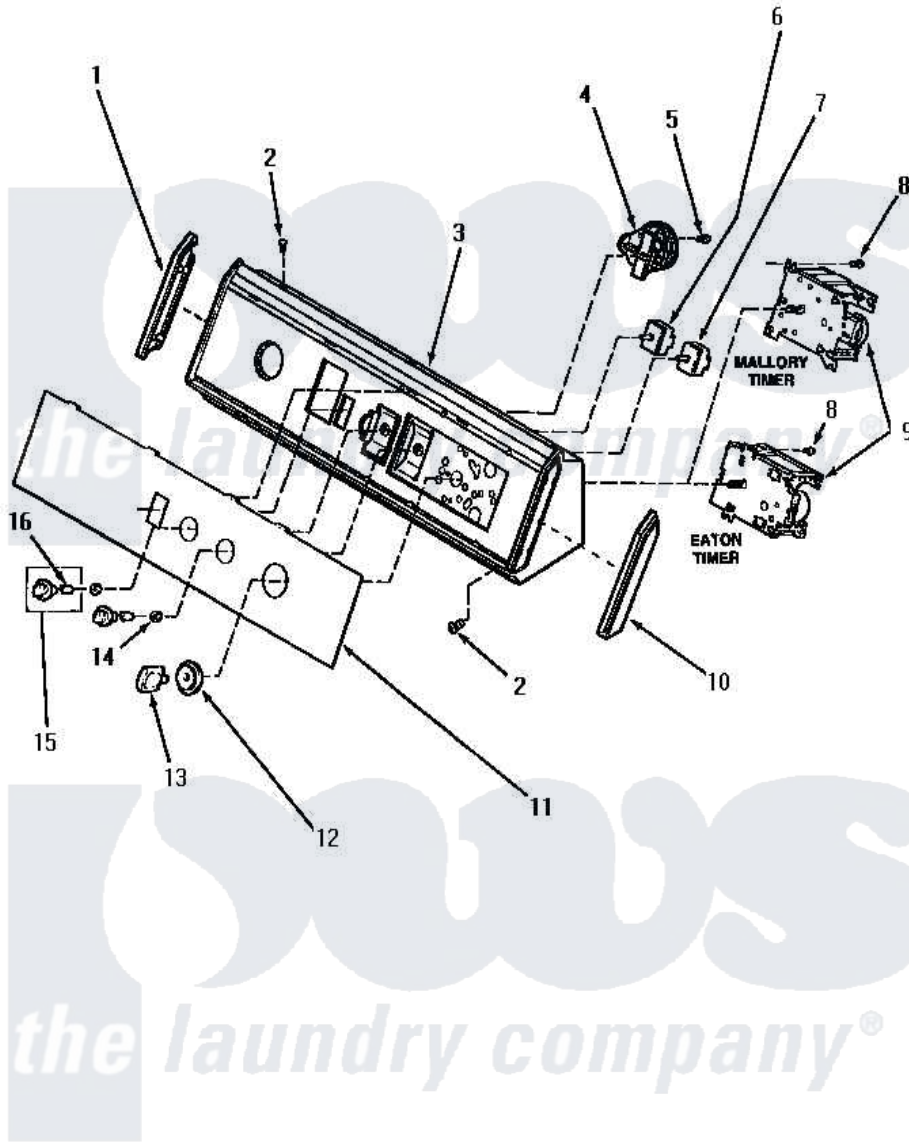

Amana NA6621 07 - GRAPHIC PANEL, CONTROL HOOD & CONTROLS

GRAPHIC PANEL, CONTROL HOOD AND CONTROLS

Amana [Residential Amana NA6621 Washer Parts](#) Parts Diagram 07 - GRAPHIC PANEL, CONTROL HOOD & CONTROLS

[Click on the part number to view part](#)

Item	Original Part Number	Replaced By	Status	Part Description
"	NOTE:		Not Available	SIPHON BREAK KIT MUST BE INSTALLED IN DRAIN HOSE IF THE DRAIN RECEPTACLE IS LOWER THAN THE CABINET TOP OF THE WASHER.
1	32343		Not Available	INSERT,CONTROL HOOD-L.
2	31752		Not Available	SCREW,No.8ABX3/4 POZIDRI
3	32404			Assembly, Hood And Mtg Plate
4	31116		Not Available	No Longer Available
5	31260			Screw, No.8 X 3/8 Ind H
6	24392		Not Available	SWITCH TEMP
7	27500		Not Available	SWITCH,SPEED SELECTOR
8	23962	W10116760		Screw
9	32228	32228P		Timer 5 Cycle Package
10	32342			Insert, Control Hood-R.

11	32666	Not Available	PANEL, GRAPHIC
12	31279		Assembly, Timer Skirt And Ring
13	31281		Assembly, Knob-Timer-Black
14	57584	Not Available	NUT
15	31286	Not Available	ASSY, KNOB-ROTARY-BLK/O
16	10519	Not Available	RETAINER