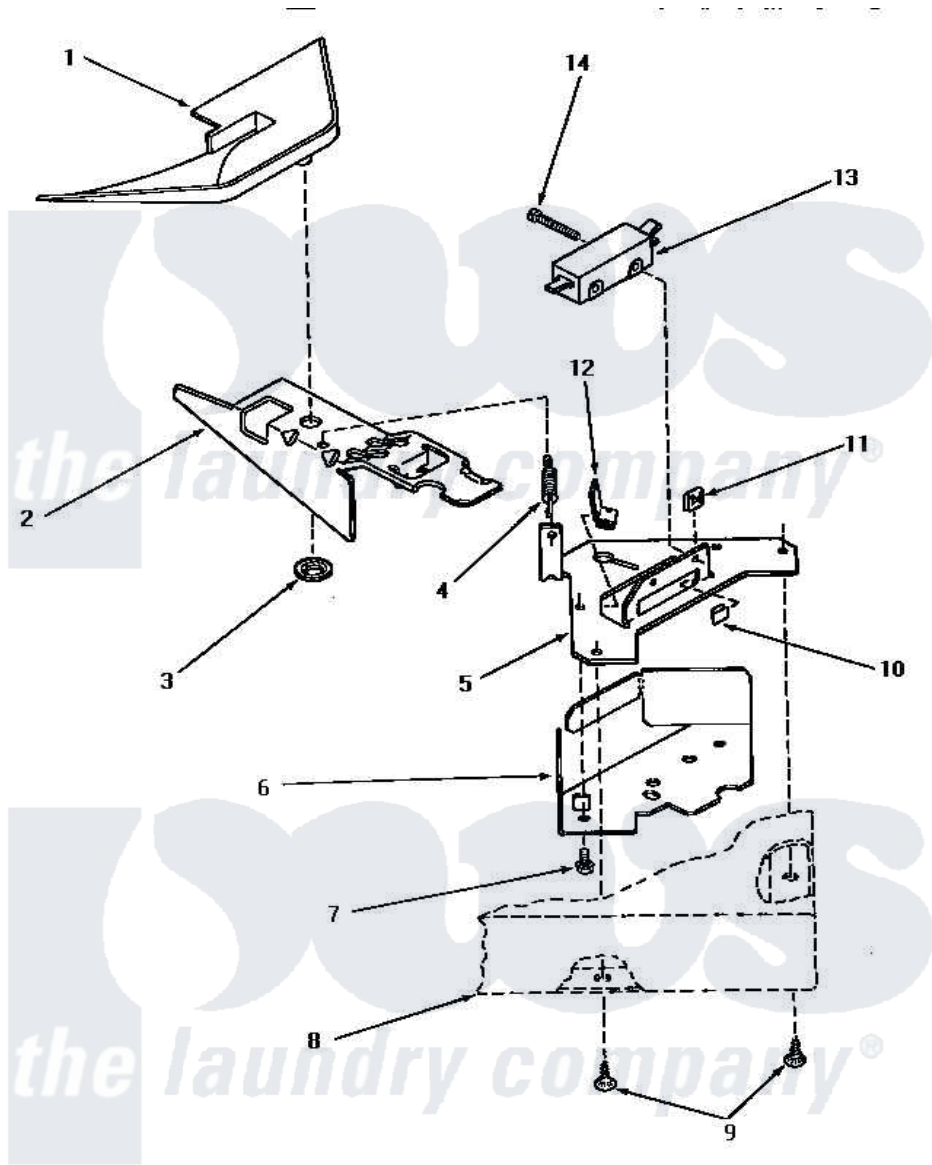

# Amana NA6621 10 - LOADING DOOR SWITCH & BRACKET ASSY

## LOADING DOOR SWITCH AND BRACKET ASSEMBLY

Amana [Residential Amana NA6621 Washer Parts](#) Parts Diagram 10 - LOADING DOOR SWITCH & BRACKET ASSY  
 Click on the part number to view part

Item	Original Part Number	Replaced By	Status	Part Description
1	29042		Not Available	SHIELD,LID SWITCH
2	<a href="#">27602</a>			Lever, Out-Of-Bal Switch
3	<a href="#">29043</a>			Nut, Push
4	<a href="#">27603</a>			Spring, Switch Lever
5	27250		Not Available	BRACKET,OUT-OF-BAL SWI
6	33086		Not Available	ENCLOSURE,LID SWITCH
7	23222	<a href="#">3177991</a>		Screw
8	Y00000000		Not Available	SEE NOTE CABINET TOP
9	<a href="#">28193</a>			Screw, 8-1/2 Tapping W/
10	<a href="#">27610</a>			Clip, U
11	27248		Not Available	NUT,SPEED U-TYPE
12	<a href="#">Y27837</a>			Clip, Speed-"U" Type
13	27249		Not Available	SWITCH
14	Q6516		Not Available	SCREW,6-32 X 1 ROUND H