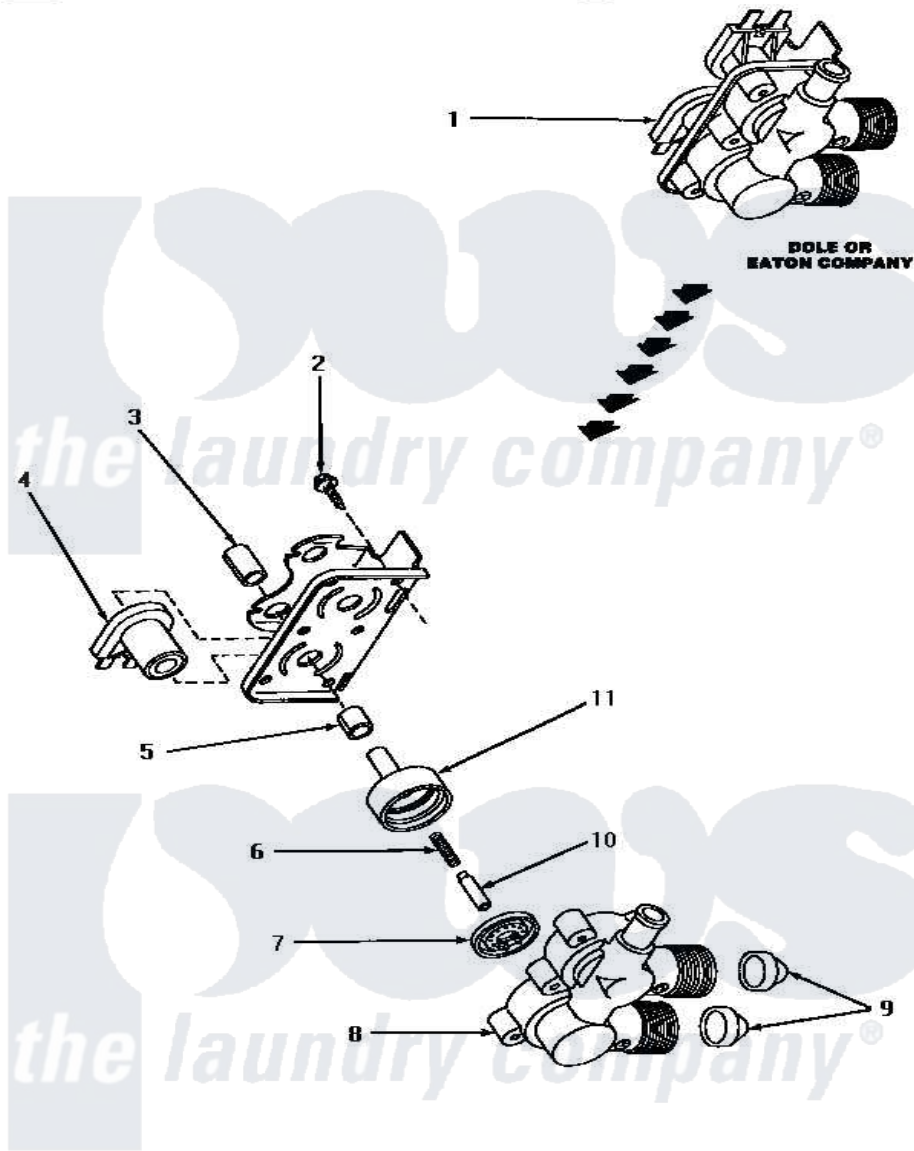

# Amana NA6621 11 - MIXING VALVE ASSY

**MIXING VALVE ASSEMBLY  
(Dole or Eaton Company)**

Amana [Residential Amana NA6621 Washer Parts](#) Parts Diagram 11 - MIXING VALVE ASSY  
[Click on the part number to view part](#)

| Item | Original Part Number  | Replaced By              | Status        | Part Description       |
|------|-----------------------|--------------------------|---------------|------------------------|
| 1    | 27156                 | <a href="#">33930</a>    |               | Valve, Mixing          |
| 2    | 25817C                |                          | Not Available | SCREW                  |
| 3    | 24128                 |                          | Not Available | SLEEVE, LONG           |
| 4    | 24126                 | <a href="#">33930</a>    |               | Valve, Mixing          |
| 5    | 24129                 |                          | Not Available | SLEEVE, SHORT          |
| 6    | 24131                 |                          | Not Available | SPRING                 |
| 7    | 24134                 |                          | Not Available | DIAPHRAGM              |
| 8    | Y24159                | <a href="#">33930</a>    |               | Valve, Mixing          |
| 9    | 24122                 | <a href="#">22002960</a> |               | Strainer, Washer Inlet |
| 10   | 24132                 |                          | Not Available | ARMATURE               |
| 11   | <a href="#">24130</a> |                          |               | Guide, Armature        |