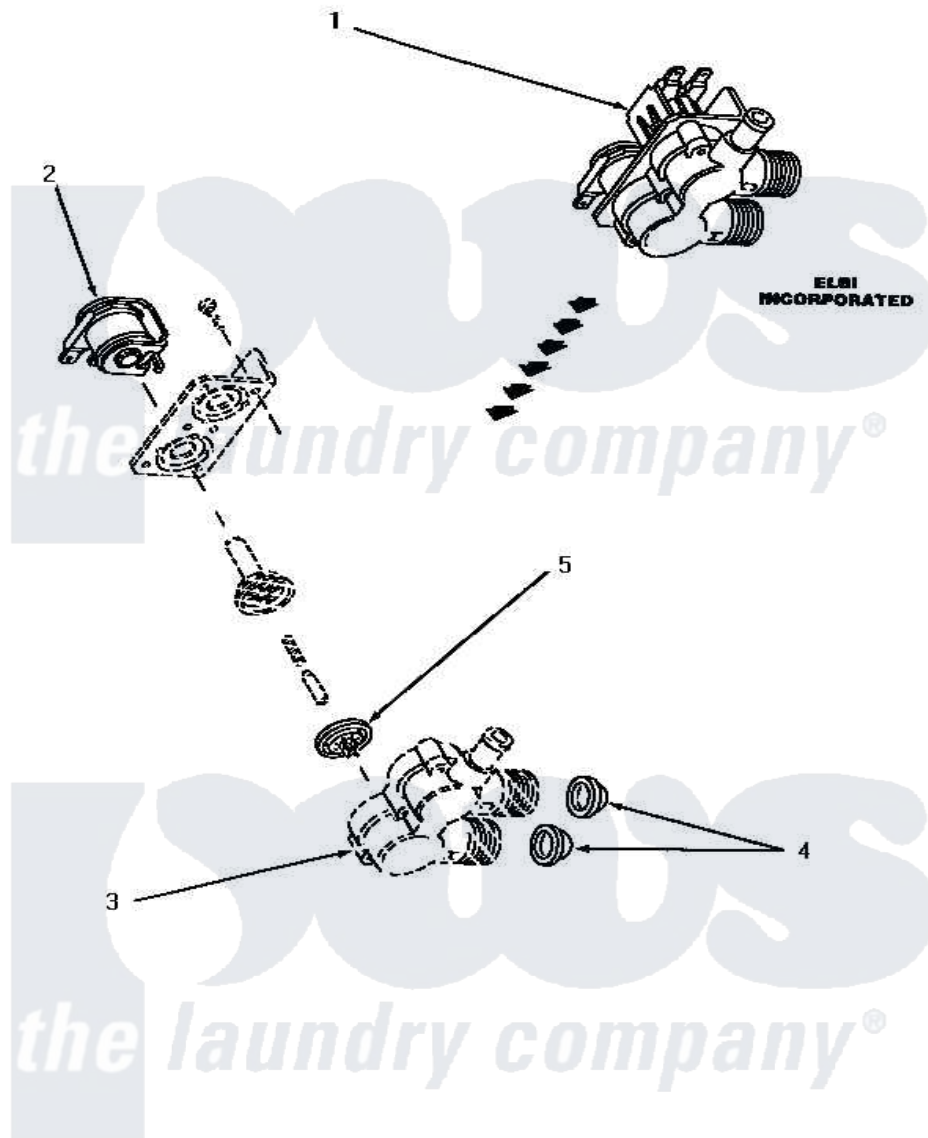

Amana NA6621 12 - MIXING VALVE ASSY

MIXING VALVE ASSEMBLY (Elbi Incorporated)

Amana [Residential Amana NA6621 Washer Parts](#) Parts Diagram 12 - MIXING VALVE ASSY
 Click on the part number to view part

Item	Original Part Number	Replaced By	Status	Part Description
1	27156	33930		Valve, Mixing
2	33084		Not Available	SOLENOID,MIXING VALVE
3	Y00000000		Not Available	SEE NOTE VALVE BODY -- (RED)
4	24122	22002960		Strainer, Washer Inlet
5	33079		Not Available	DIAPHRAM,MIXING VALVE-