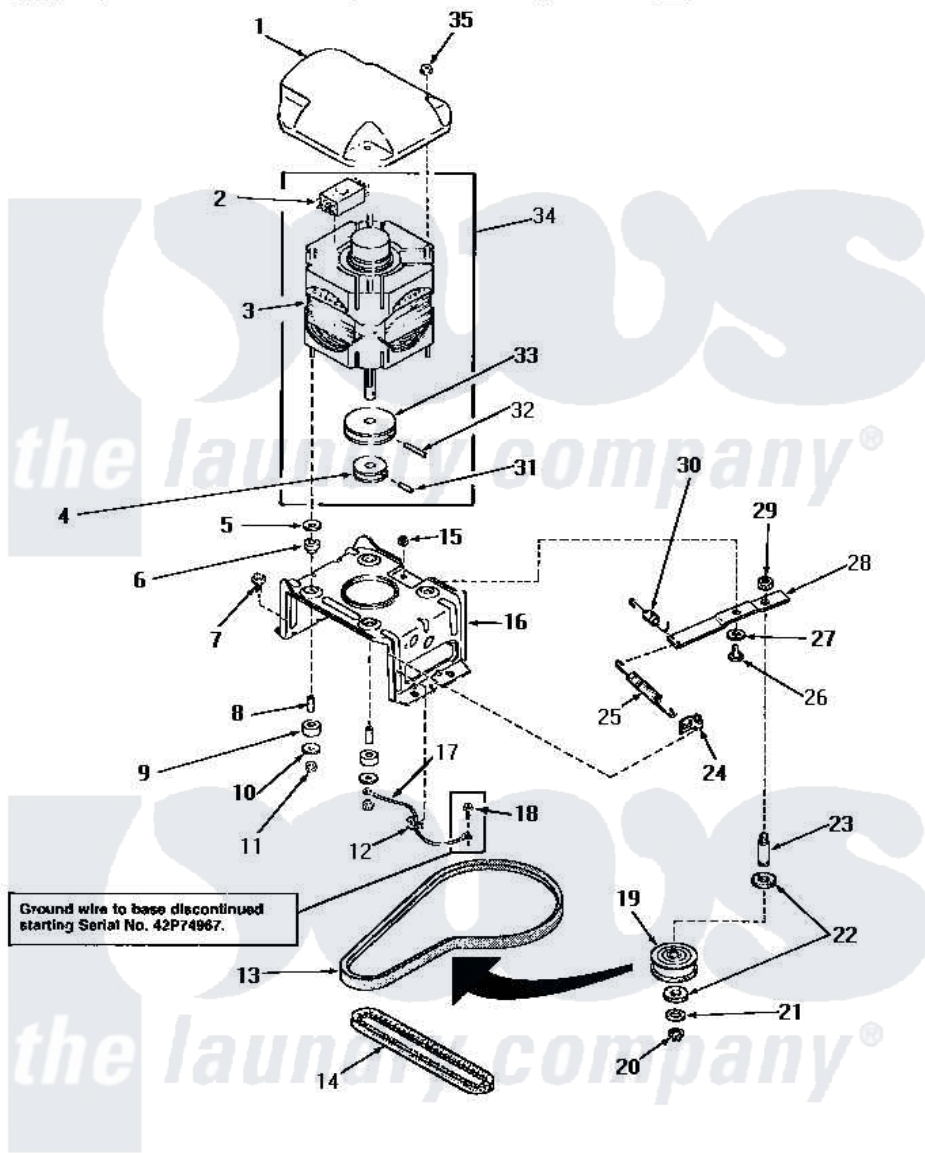

Amana NA6621 13 - MOTOR, MTG BRACKET, BELTS & IDLER ASSY

MOTOR, MOUNTING BRACKET, BELTS AND IDLER ASSEMBLY

Amana [Residential Amana NA6621 Washer Parts](#) Parts Diagram 13 - MOTOR, MTG BRACKET, BELTS & IDLER ASSY
 Click on the part number to view part

Item	Original Part Number	Replaced By	Status	Part Description
1	27136			Shield, Motor
2	30895A	30895AP		Switch Motor-W/Instr
"	24139		Not Available	SWITCH,MOTOR
3	30895	27179P		Motor-Drve
4	Y27104		Not Available	PULLEY,MOTOR
5	03888		Not Available	WASHER
6	01952A			Mounting, Rubber
7	Y31645	27001200		Screw
8	27181		Not Available	SPACER,MOTOR
9	01953		Not Available	WASHER,LOWER MOTOR MOU
10	03888		Not Available	WASHER
11	23604			Nut, Hex 10-32 Lock
12	Y00161	B5733302		Clip, Ground
13	28808			Belt, Agitate And Spin
14	27155			Belt, Pump
15	52566	27001225		Nut, Jam Mid Lock 1/4-20

16	28791		Bracket, Motor Mount
17	Y00000000	Not Available	SEE NOTE GROUND WIRE, GREEN
18	26592	Not Available	HEX HEAD SCREW
19	28800	Not Available	WHEEL, IDLER
20	23748		Ring, Retaining
21	52549		Washer, 501 ID X3/4 Odx
22	Y29443		Washer, Felt
23	28802		Shaft, Idler
24	28849		Clip, Spring
25	28807	37366	Spring, Idler
26	27229	40038901	Screw, 1/4-20
27	81392	40054701	Washer
28	31054	40041002	Lever, Idler
29	28803	2221070	Clamp, Nylon
30	30620	Not Available	SPRING, IDLER LEVER HEL
31	10416		Pin, Roll
32	23750		Pin, Roll
33	27171	Not Available	PULLEY, MOTOR
34	27179	27179P	Motor-Drive
35	27201		Locknut
NI	20605	Not Available	LUBE, HI TEMPERATURE-56
"	258P3	Not Available	KIT, CAPACITOR