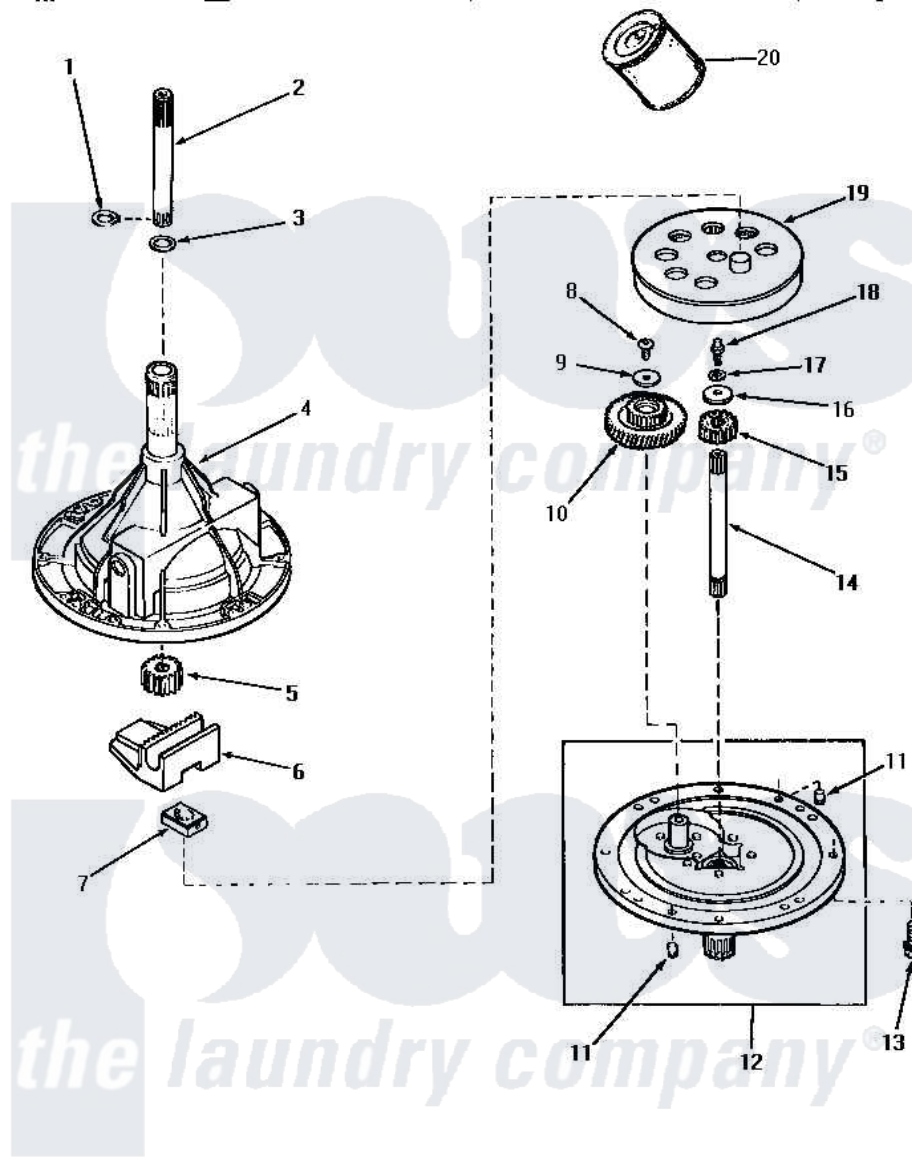

Amana NA6821 01 - 33227 TRANSMISSION ASSY COMPONENTS

COMPONENTS FOR 33227 TRANSMISSION ASSEMBLY

Amana [Residential Amana NA6821 Washer Parts](#) Parts Diagram 01 - 33227 TRANSMISSION ASSY COMPONENTS
 Click on the part number to view part

Item	Original Part Number	Replaced By	Status	Part Description
1	27197			Ring, Retaining
2	29134	Y36570		Shaft, Output
3	20212	35092		Washer, 3628id X 1.00 X .056
4	33223		Not Available	ASSY, TRANSMISSION CASE
5	27003			Pinion, Agitator
6	Y31526			Rack
7	26493			Slide
8	29273			Screw, 1/4-20 X 3/8
9	29260		Not Available	WASHER
10	29161			Gear, Reduction
11	27172			Pin, Dowel
12	33214		Not Available	TRANSMISSION COVER ASSEMBLY
13	32814		Not Available	SCREW, 1/4-20X7/8 SERRA
14	27081	27081P		Shaft Input Package
15	Y29160			Pinion, Drive
16	26509	40041501		Washer

17	21456		Lockwasher, 1/4 Intshkp
18	27030	Not Available	SCREW, 1/4-20 SPECIAL
19	26577		Assembly, Gear And Stud
20	27243P		Oil, CW Transmission F-
NI	28434P	Not Available	LOCTITE