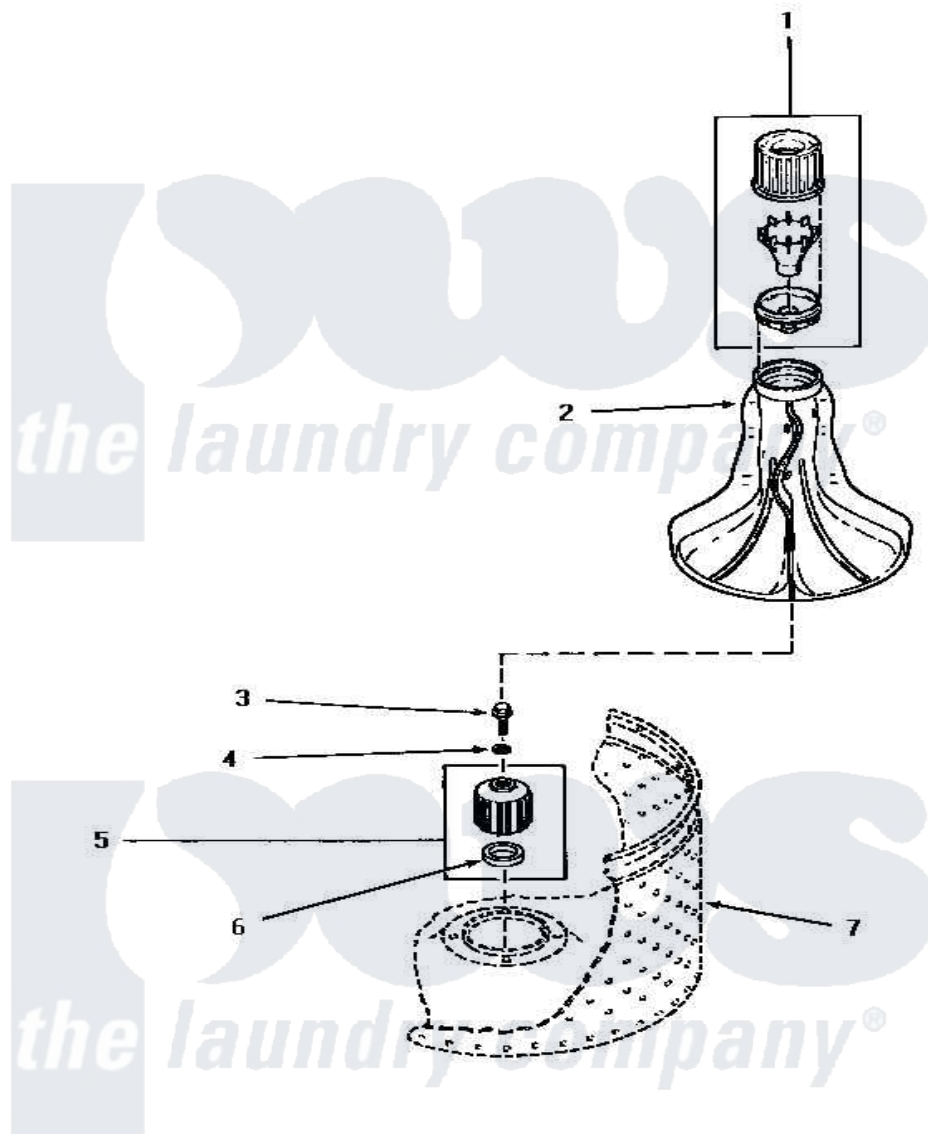

Amana NA6821 02 - AGITATOR, DRIVE BELL & SEAL SEAT

AGITATOR, DRIVE BELL AND SEAL SEAT

Amana [Residential Amana NA6821 Washer Parts](#) Parts Diagram 02 - AGITATOR, DRIVE BELL & SEAL SEAT
 Click on the part number to view part

Item	Original Part Number	Replaced By	Status	Part Description
1	34155	40002101W		Assembly, Fabric Softner
2	33174	40000501W		Agitator, Flex Vane
3	30852			Screw, No.8-1/4 X 20 X 3/
4	30853		Not Available	SEAL
5	30071P	R9900189		Kit, Drive Bell And Seal
6	Y00000000		Not Available	SEE NOTE SEAL SEAT -- (SEE PAGES 8 & 10)
7	Y00000000		Not Available	SEE NOTE WASHTUB
NI	442P3	R9900189		Kit, Drive Bell And Seal