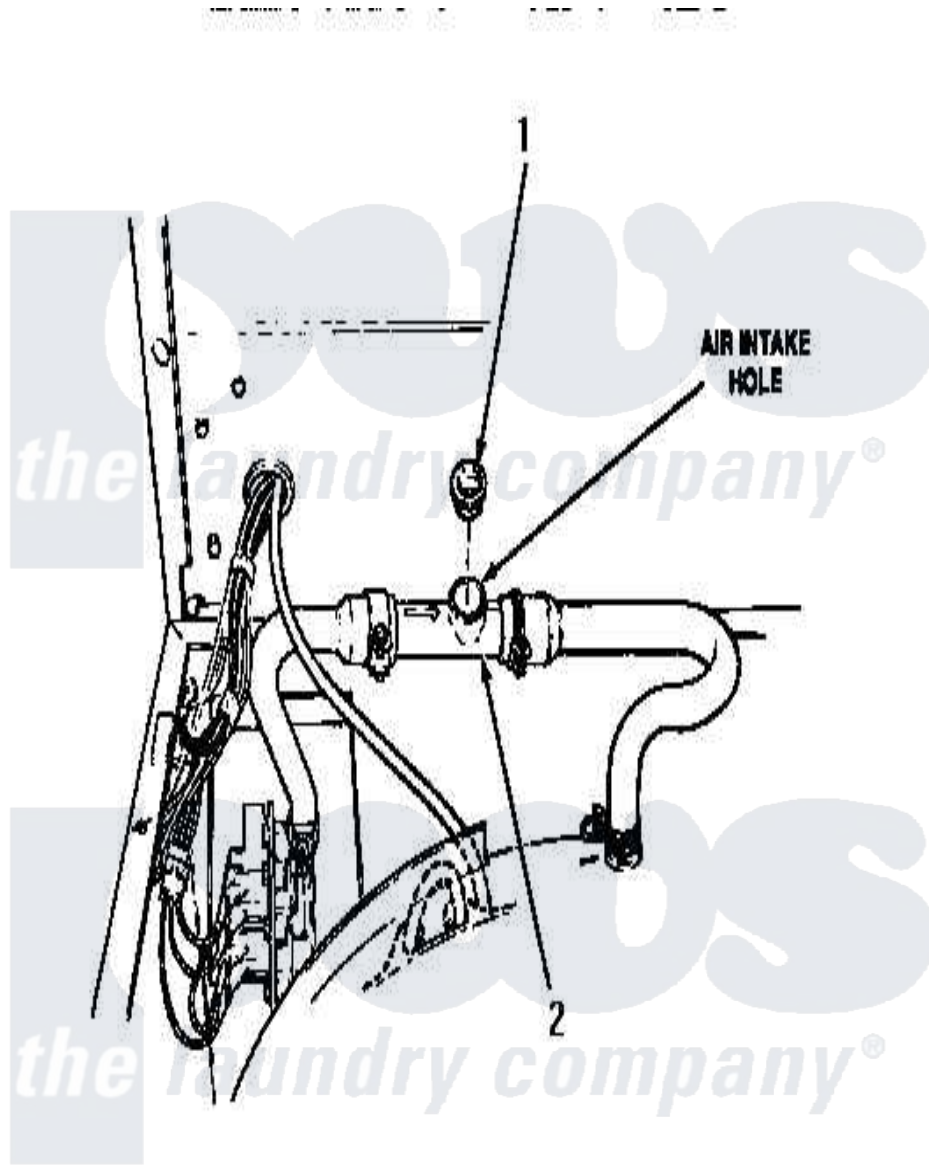

Amana NA6821 03 - BACK FLOW PREVENTER (CHANGE)

[Amana Residential Amana NA6821 Washer Parts](#) Parts Diagram 03 - BACK FLOW PREVENTER (CHANGE)
Click on the part number to view part

Item	Original Part Number	Replaced By	Status	Part Description
1	34340	34280		Assembly, Backflow Prevento
2	27118	34280		Assembly, Backflow Prevento