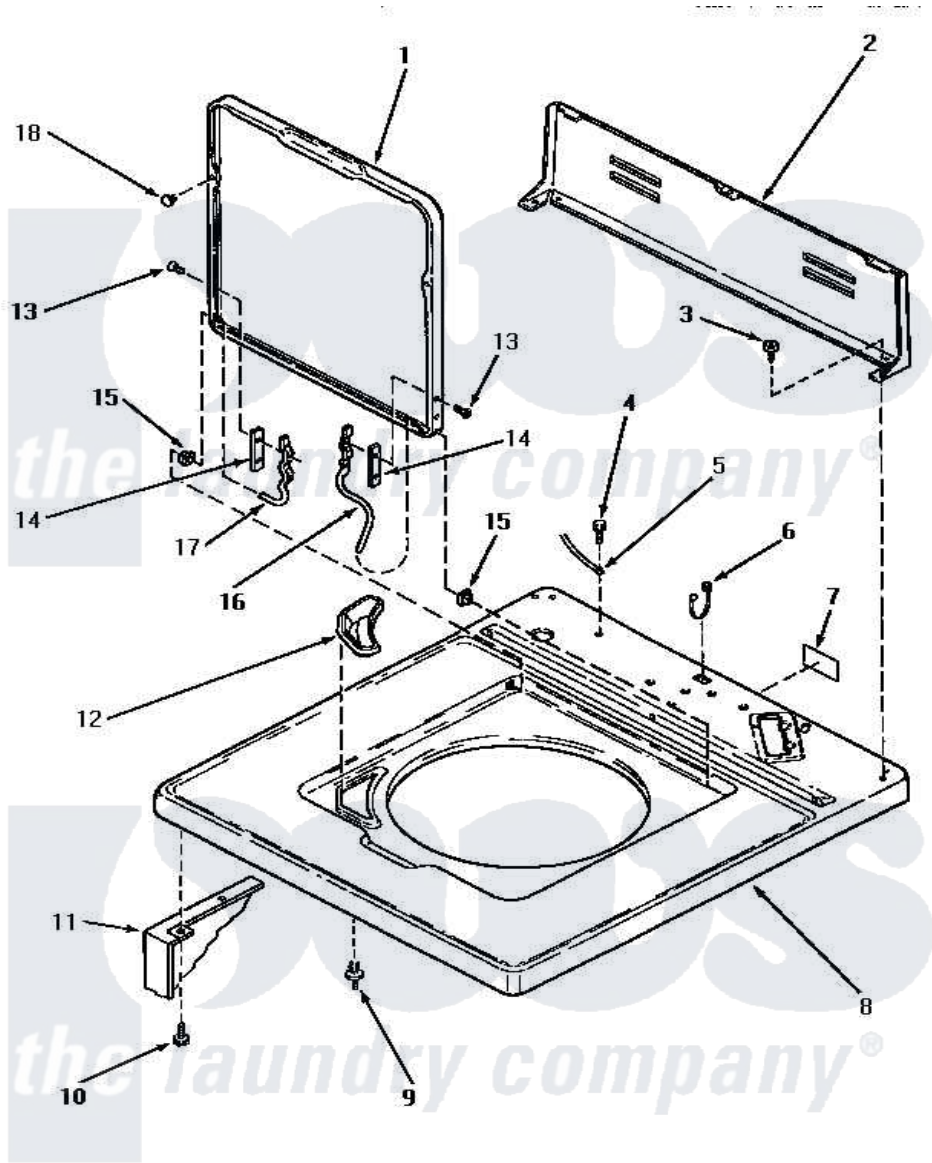

# Amana NA6821 05 - CAB TOP/LOADING DR & CTRL HOOD REAR PAN

## CABINET TOP, LOADING DOOR AND CONTROL HOOD REAR PANEL

Amana Residential Amana NA6821 Washer Parts Parts Diagram 05 - CAB TOP/LOADING DR & CTRL HOOD REAR PAN

Click on the part number to view part

Item	Original Part Number	Replaced By	Status	Part Description
1	33541W	<a href="#">33541WP</a>		Lid, W/Instructions
"	33541H		Not Available	LOADING DOOR, HARVEST GOLD
"	33541L	<a href="#">33541LP</a>		Lid, W/Instructions
2	33619		Not Available	CONTROL HOOD REAR PANEL
3	23962	<a href="#">W10116760</a>		Screw
4	<a href="#">52909</a>			Screw, 10B-16 X 1/2 HeX
5	Y00000000		Not Available	SEE NOTE GROUND WIRE, GREEN
6	21903	<a href="#">211881</a>		Grommet, Cord Part Not Used-Gas Models Only
7	24903		Not Available	STICKER,DISCONNECT POW
8	33451W		Not Available	CABINET TOP, WHITE
"	33451L		Not Available	CABINET TOP, ALMOND
"	33451H		Not Available	CABINET TOP, HARVEST GOLD