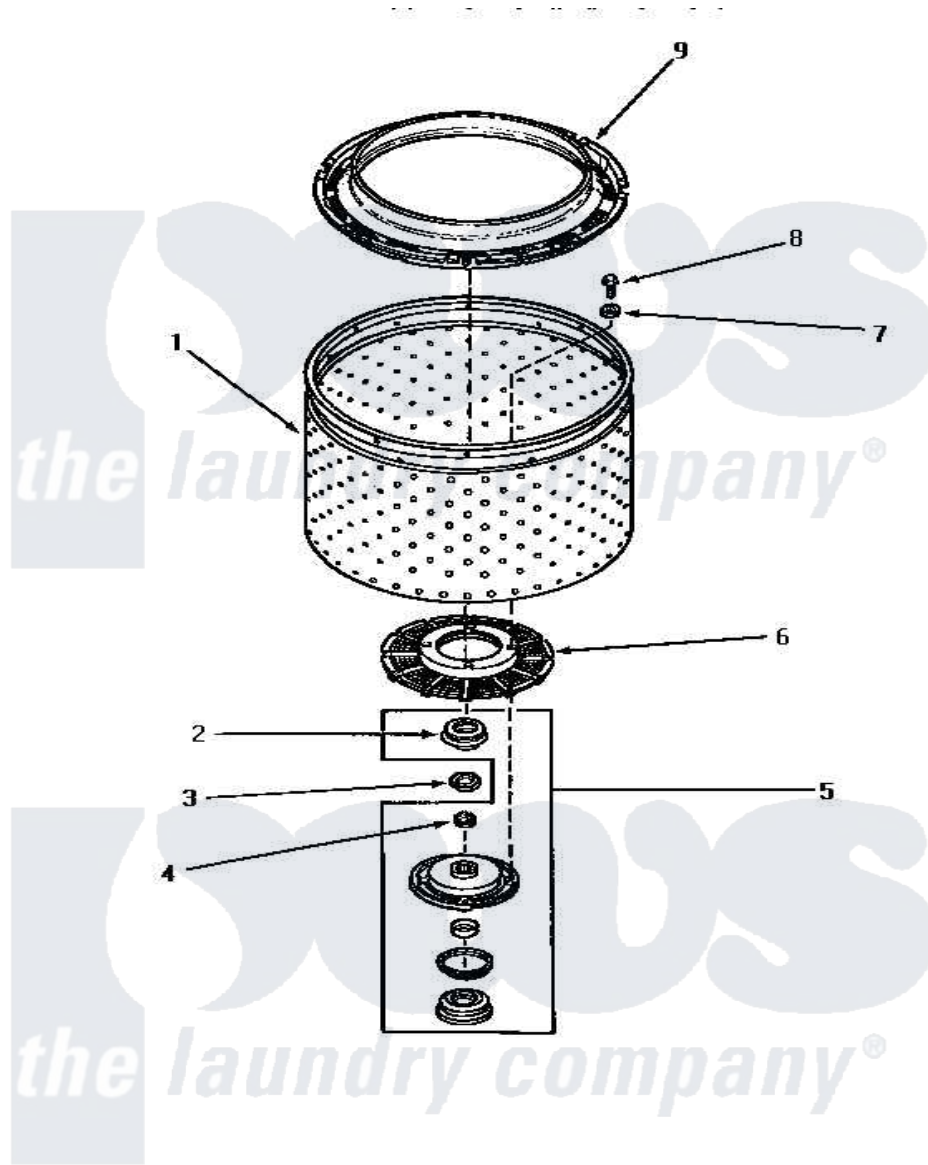

Amana NA6821 06 - CLOTHES GUARD/WASHTUB/LINT FILTER & HUB

CLOTHES GUARD, WASHTUB, LINT FILTER AND HUB

Amana [Residential Amana NA6821 Washer Parts](#) Parts Diagram 06 - CLOTHES GUARD/WASHTUB/LINT FILTER & HUB

[Click on the part number to view part](#)

Item	Original Part Number	Replaced By	Status	Part Description
1	33296	39248P		Wash Tub
"	33295	39252P		Wash Tub
"	33245			Washtub, Stainless Steel
2	Y00000000		Not Available	SEE NOTE SEAL HEAD -- (SEE PAGES 8 & 10)
3	Y29220	40016301		Nut, Lock
4	29728	40008301		Insert, Spline
5	495P3	R9900552		Hub And Seal
6	32998	39371		Filter Lin
7	28094			Gasket
8	27202	W10116787		Screw
9	32989	35035		Guard, Clothes