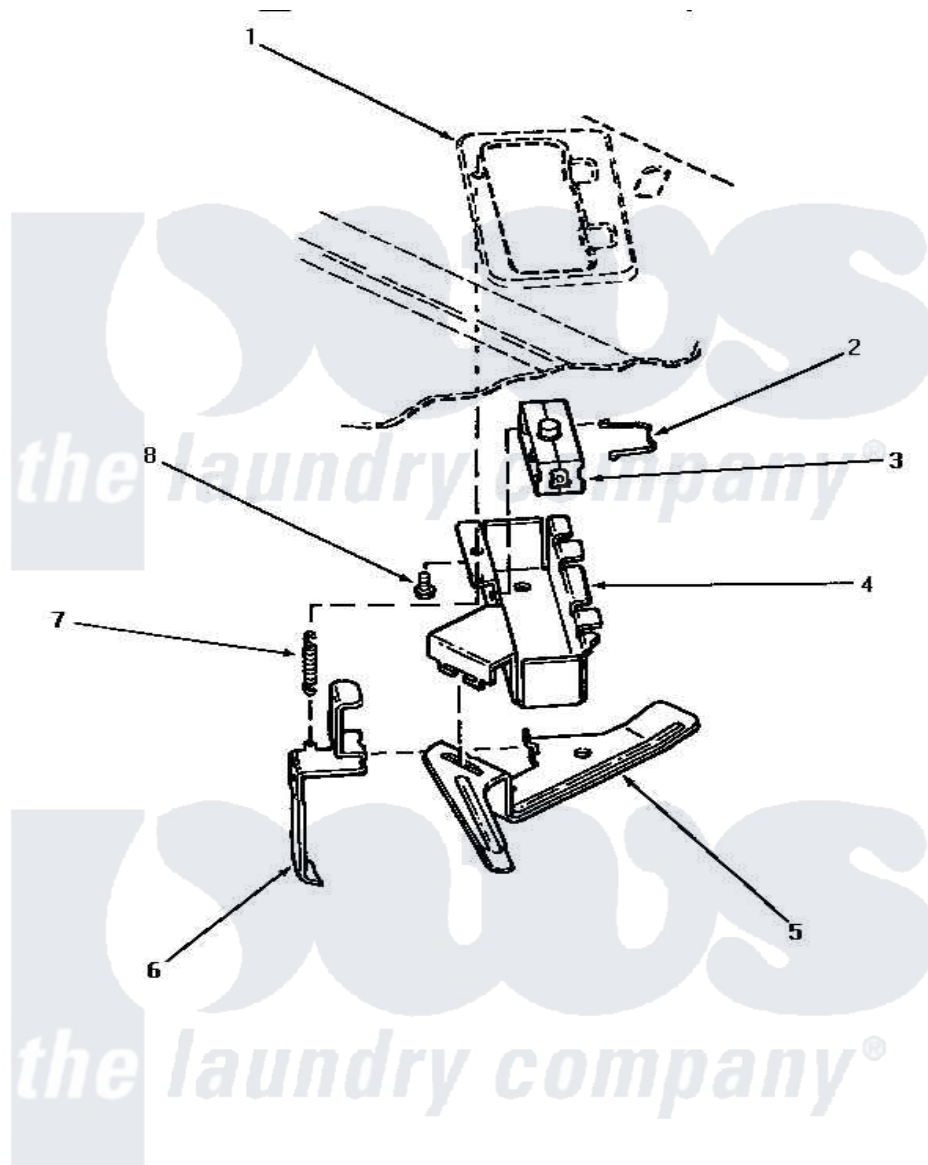

## Amana NA6821 07 - DOOR & OUT-OF-BALANCE SWITCH

### DOOR AND OUT-OF-BALANCE SWITCH

[Amana Residential Amana NA6821 Washer Parts](#) Parts Diagram 07 - DOOR & OUT-OF-BALANCE SWITCH  
Click on the part number to view part

Item	Original Part Number	Replaced By	Status	Part Description
1	Y00000000		Not Available	SEE NOTE CABINET TOP
2	33433		Not Available	CLIP,HOLDER-SWITCH
3	33445	<a href="#">27001095</a>		Switch, Lid
4	33440	<a href="#">36497P</a>		Kit, Switch Holder
5	<a href="#">33441</a>			Arm, Actuator
6	<a href="#">33442</a>			Lever, Unbalanced Load
7	<a href="#">33443</a>			Spring
8	23962	<a href="#">W10116760</a>		Screw