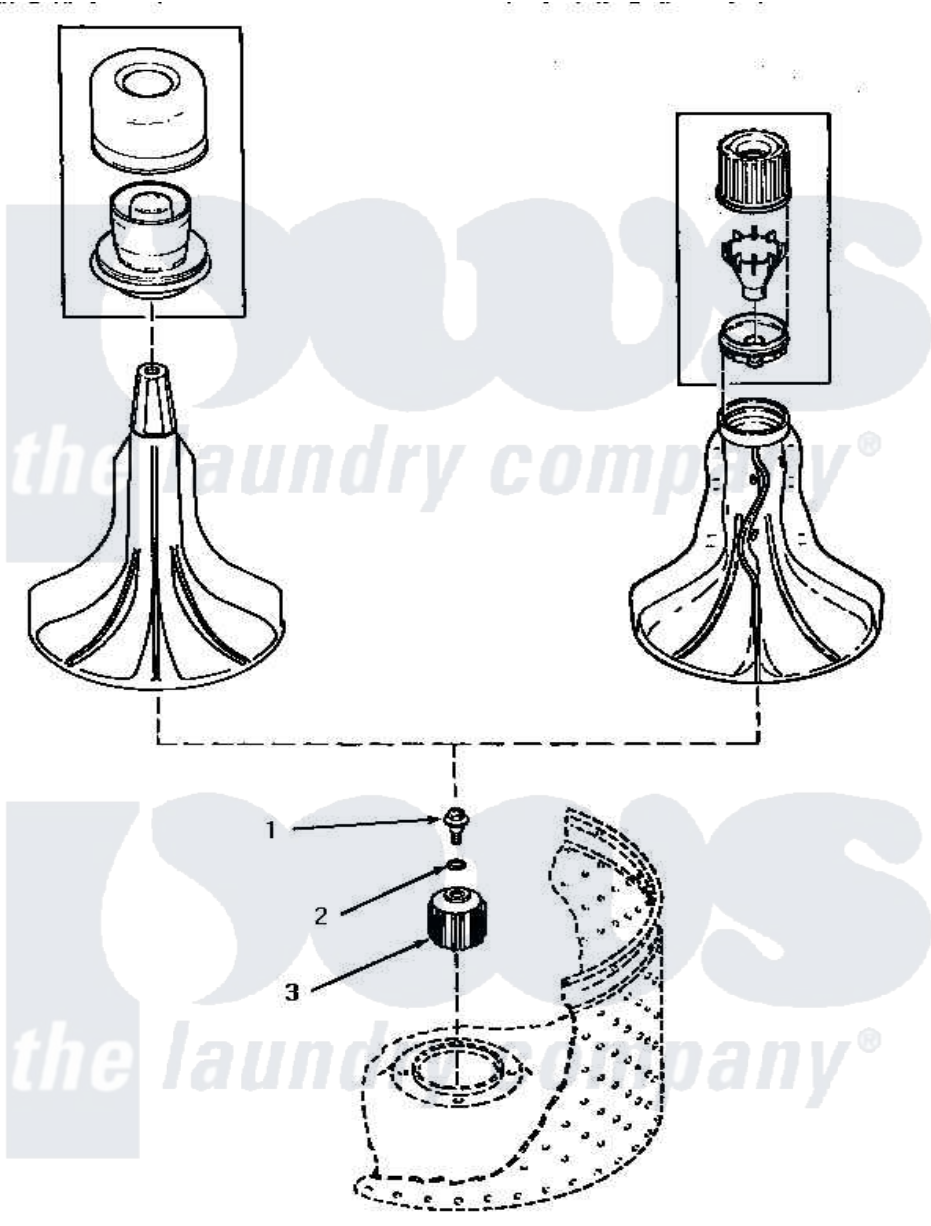

Amana NA6821 08 - DRIVE BELL (CHANGE)

Amana Residential Amana NA6821 Washer Parts Parts Diagram 08 - DRIVE BELL (CHANGE)
 Click on the part number to view part

Item	Original Part Number	Replaced By	Status	Part Description
1	34288	40065102		Screw, Shoulder 1/4
2	34289	36472		O-Ring
3	34504	R9900189		Kit, Drive Bell And Seal