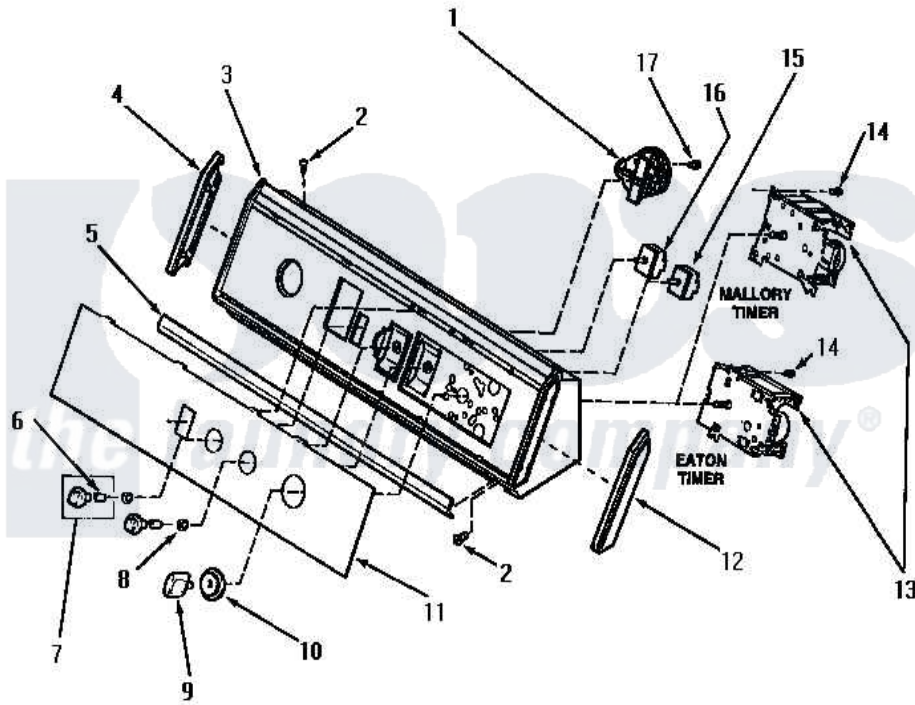

Amana NA6821 10 - GRAPHICS PANEL, CONTROL HOOD & CONTROLS

GRAPHICS PANEL, CONTROL HOOD AND CONTROLS

Amana [Residential Amana NA6821 Washer Parts](#) Parts Diagram 10 - GRAPHICS PANEL, CONTROL HOOD & CONTROLS

[Click on the part number to view part](#)

Item	Original Part Number	Replaced By	Status	Part Description
"	NOTE:		Not Available	PRIOR TO SN R1624440YK, IT IS NOT RECOMMENDED THE AIR INTAKE HOLE BEPLUGGED BY THE ORANGE PLUG 34340 ON THE BACK FLOW PREVENTER 27118. THE WATER FILL WILL BE
1	31116		Not Available	No Longer Available
2	31752		Not Available	SCREW, No.8ABX3/4 POZIDRI
3	32404			Assembly, Hood And Mtg Plate
4	31249		Not Available	CAP, END-L.H.-CHROME
6	10519		Not Available	RETAINER
7	31286		Not Available	ASSY, KNOB-ROTARY-BLK/O
8	57584		Not Available	NUT
9	31281			Assembly, Knob-Timer-Black
10	31279			Assembly, Timer Skirt And Ring

11	32666		Not Available	PANEL,GRAPHIC
12	31248			Cap, End-RH-Chrome
13	32228	32228P		Timer 5 Cycle Package
14	23962	W10116760		Screw
15	27500		Not Available	SWITCH,SPEED SELECTOR
16	24392		Not Available	SWITCH TEMP
17	31260			Screw, No.8 X 3/8 Ind H