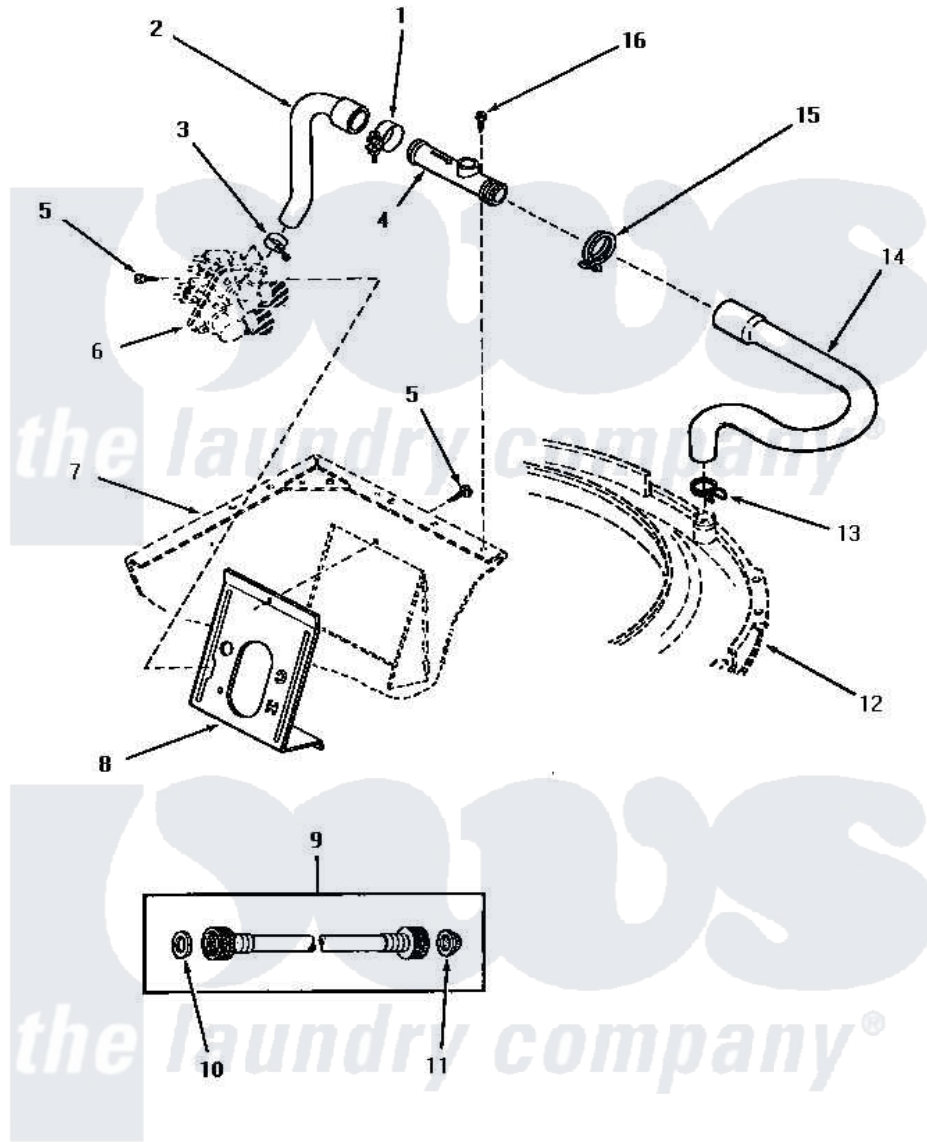

Amana NA6821 11 - INLET/FILL HOSE/BACK FL PREVENTER & BRKT

INLET HOSE, FILLER HOSE, BACK FLOW PREVENTER AND MIXING VALVE MOUNTING BRACKET

Amana [Residential Amana NA6821 Washer Parts](#) Parts Diagram 11 - INLET/FILL HOSE/BACK FL PREVENTER & BRKT

[Click on the part number to view part](#)

Item	Original Part Number	Replaced By	Status	Part Description
1	27152		Not Available	CLAMP HOSE
2	27183			Hose, Mixing Valve
3	27643	596669		Clamp, Manifold
4	27118	34280		Assembly, Backflow Preventer
5	56392		Not Available	SCREW, 8-18 X 3/8 TAPPI
6	Y00000000		Not Available	SEE NOTE MIXING VALVE
7	Y00000000		Not Available	SEE NOTE CABINET
8	32837	39407		Bracket, Valve
9	28330P	202860		Inlet Hose Assembly
10	20290	Y013783		Washer, Inlet Hose
11	28605	22002960		Strainer, Washer Inlet
12	Y00000000		Not Available	SEE NOTE OUTER TUB COVER
13	29210			Hose Clamp
14	33186			Hose, Water Inlet
15	21976		Not Available	HOSE CLAMP, GREEN