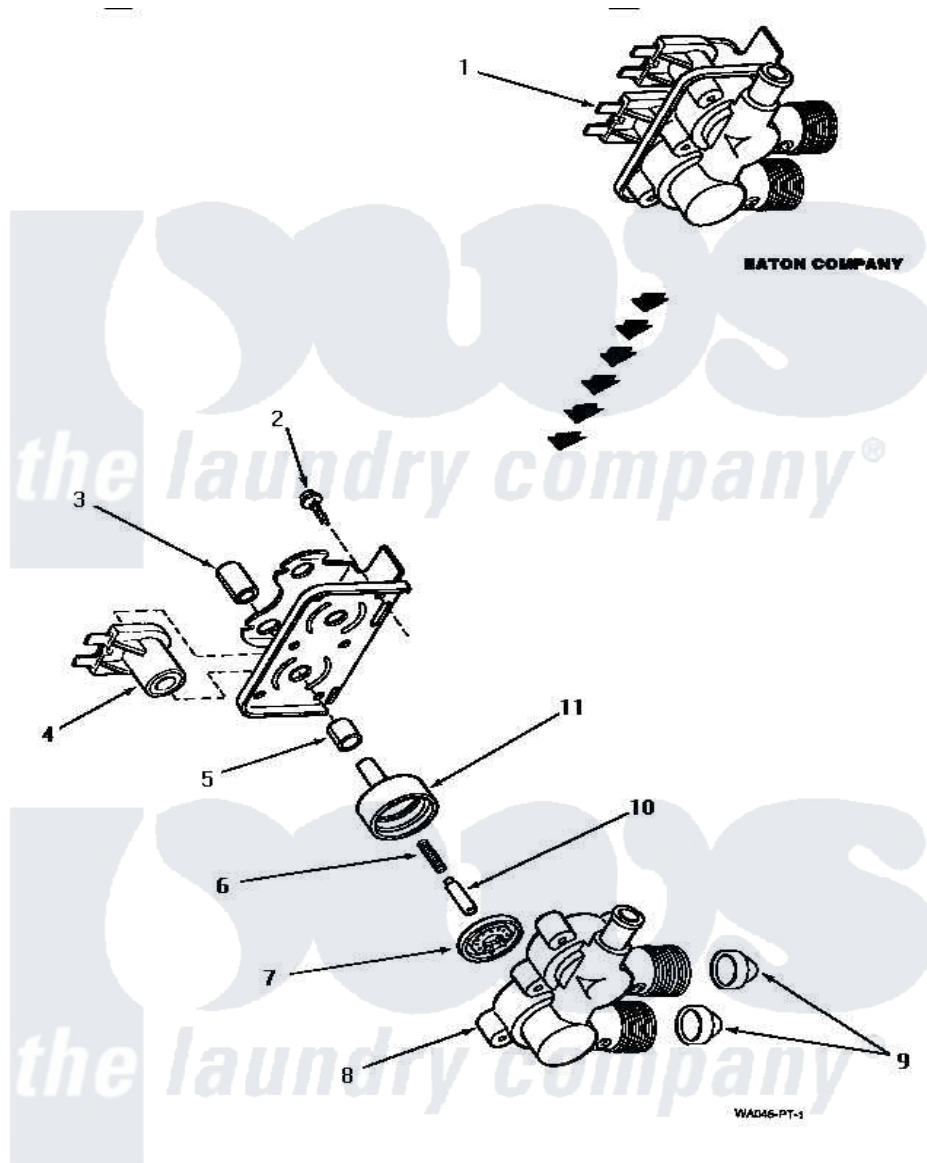

Amana NA6821 13 - MIXING VALVE ASSY (EATON COMPANY)

MIXING VALVE ASSEMBLY (Eaton Company)

Amana [Residential Amana NA6821 Washer Parts](#) Parts Diagram 13 - MIXING VALVE ASSY (EATON COMPANY)

[Click on the part number to view part](#)

Item	Original Part Number	Replaced By	Status	Part Description
1	33930			Valve, Mixing
2	25817C		Not Available	SCREW
3	24128		Not Available	SLEEVE, LONG
4	33930A	33930		Valve, Mixing
5	24129		Not Available	SLEEVE, SHORT
6	24131		Not Available	SPRING
7	24134		Not Available	DIAPHRAGM
8	Y24159	33930		Valve, Mixing
9	24122	22002960		Strainer, Washer Inlet
10	24132		Not Available	ARMATURE
11	24130			Guide, Armature