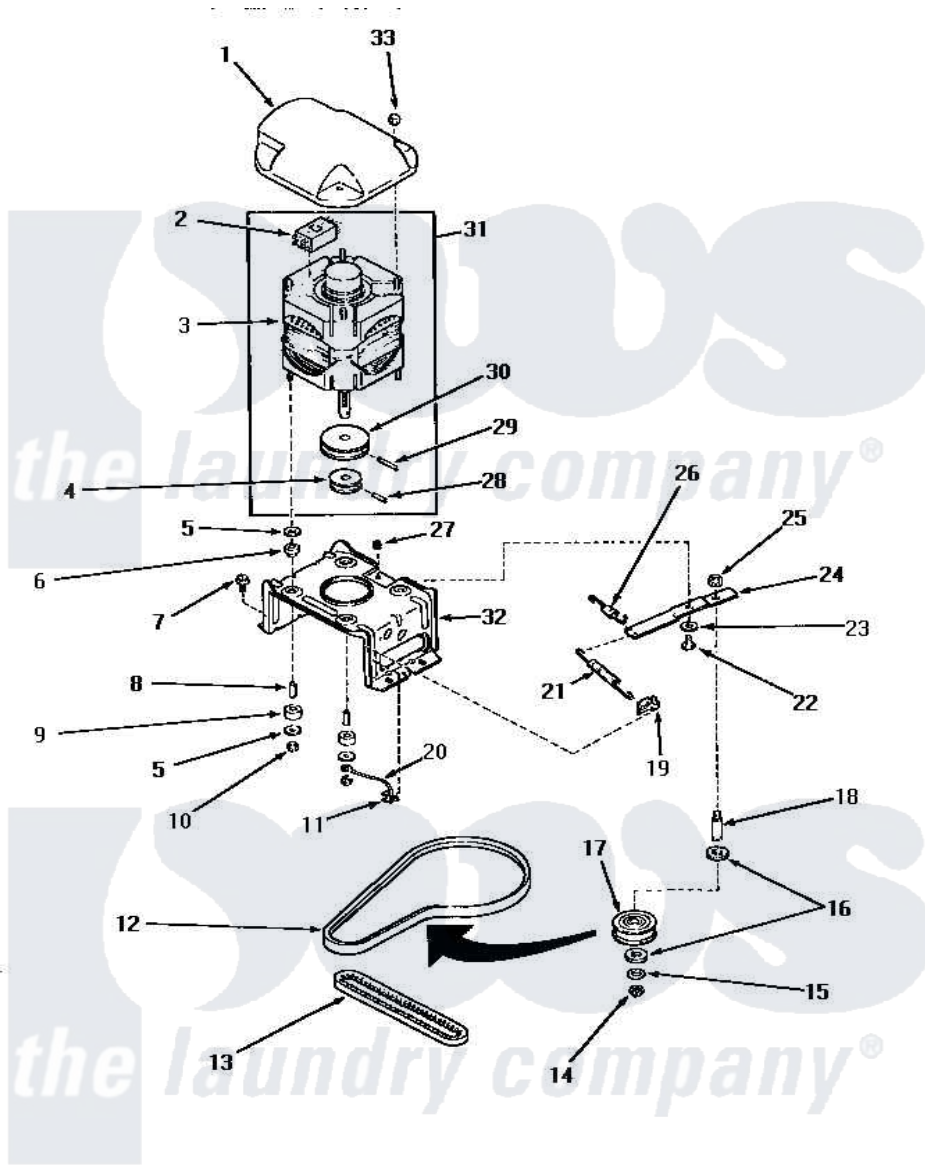

# Amana NA6821 14 - MOTOR, MTG BRACKET, BELTS & IDLER ASSY

## MOTOR, MOUNTING BRACKET, BELTS AND IDLER ASSEMBLY

Amana [Residential Amana NA6821 Washer Parts](#) Parts Diagram 14 - MOTOR, MTG BRACKET, BELTS & IDLER ASSY  
 Click on the part number to view part

Item	Original Part Number	Replaced By	Status	Part Description
1	<a href="#">27136</a>			Shield, Motor
2	30897A	<a href="#">30897AP</a>		Switch- MO
"	30895A	<a href="#">30895AP</a>		Switch Motor-W/Instr
"	24140		Not Available	SWITCH,MOTOR
"	24139		Not Available	SWITCH,MOTOR
3	30895	<a href="#">27179P</a>		Motor-Drve
4	Y27104		Not Available	PULLEY,MOTOR
5	03888		Not Available	WASHER
6	<a href="#">01952A</a>			Mounting, Rubber
7	Y31645	<a href="#">27001200</a>		Screw
8	27181		Not Available	SPACER,MOTOR
9	01953		Not Available	WASHER,LOWER MOTOR MOU
10	<a href="#">23604</a>			Nut, Hex 10-32 Lock
11	Y00161	<a href="#">B5733302</a>		Clip, Ground
12	<a href="#">28808</a>			Belt, Agitate And Spin
13	<a href="#">27155</a>			Belt, Pump

14	<a href="#">23748</a>		Ring, Retaining
15	<a href="#">52549</a>		Washer, 501 ID X3/4 Odx
16	<a href="#">Y29443</a>		Washer, Felt
17	28800	Not Available	WHEEL, IDLER
18	<a href="#">28802</a>		Shaft, Idler
19	<a href="#">28849</a>		Clip, Spring
20	Y00000000	Not Available	SEE NOTE GROUND WIRE, GREEN
21	28807	<a href="#">37366</a>	Spring, Idler
22	27229	<a href="#">40038901</a>	Screw, 1/4-20
23	81392	<a href="#">40054701</a>	Washer
24	31054	<a href="#">40041002</a>	Lever, Idler
25	28803	<a href="#">2221070</a>	Clamp, Nylon
26	30620	Not Available	SPRING, IDLER LEVER HEL
27	52566	<a href="#">27001225</a>	Nut, Jam Mid Lock 1/4-20
28	<a href="#">10416</a>		Pin, Roll
29	<a href="#">23750</a>		Pin, Roll
30	27171	Not Available	PULLEY, MOTOR
31	27179	<a href="#">27179P</a>	Motor-Drve
32	<a href="#">28791</a>		Bracket, Motor Mount
33	<a href="#">27201</a>		Locknut
NI	20605	Not Available	LUBE, HI TEMPERATURE-56
"	258P3	Not Available	KIT, CAPACITOR