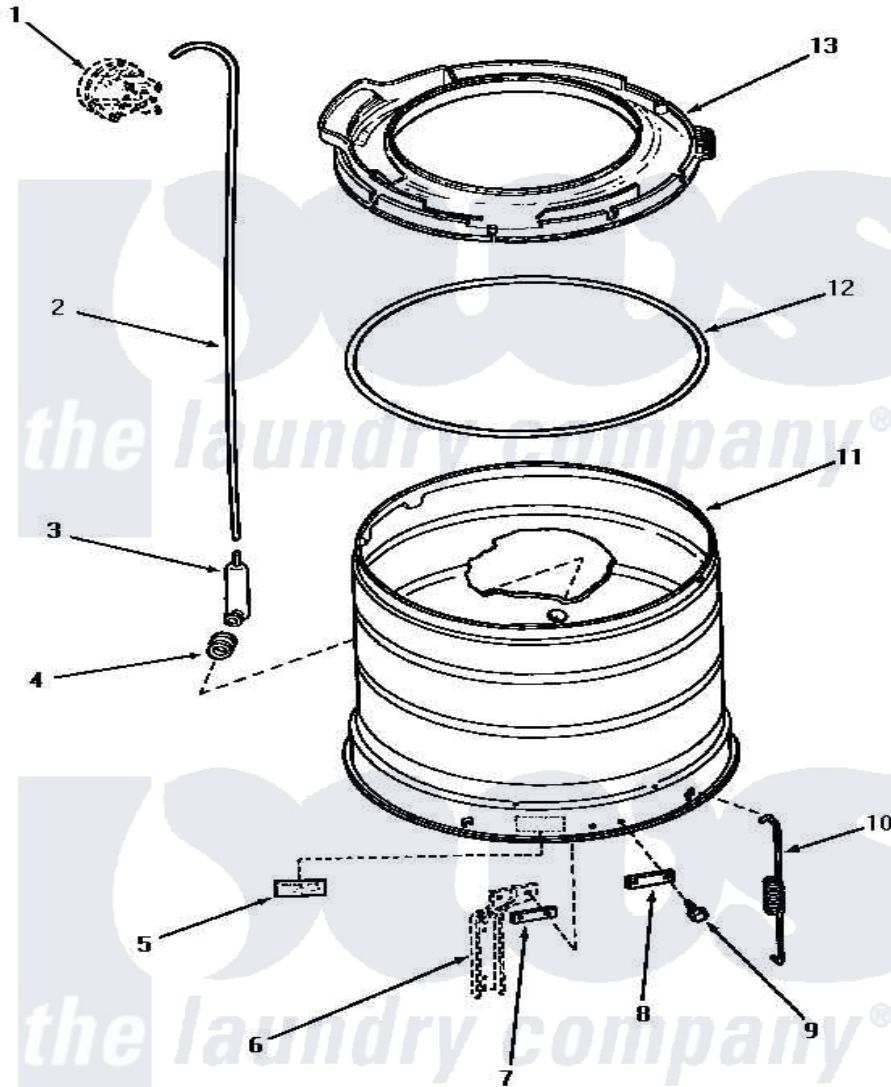

# Amana NA6821 15 - OUTER TUB, COVER & PRESSURE HOSE

## OUTER TUB, COVER AND PRESSURE HOSE

Amana [Residential Amana NA6821 Washer Parts](#) Parts Diagram 15 - OUTER TUB, COVER & PRESSURE HOSE

[Click on the part number to view part](#)

Item	Original Part Number	Replaced By	Status	Part Description
1	Y00000000		Not Available	SEE NOTE PRESSURE SWITCH
2	29213	<a href="#">39125</a>		Tubing 31
3	30907	<a href="#">40008501</a>		Assembly, Pressure Bulb
4	29175	<a href="#">40037801</a>		Grommet
5	Y27195		Not Available	STICKER
6	Y00000000		Not Available	SEE NOTE SUPPORT LEG
7	<a href="#">27927</a>			Plate, Leg .032
8	<a href="#">27926</a>			Plate, Leg .063
9	27205	<a href="#">40128701</a>		Screw, 5/16-18 X .50
10	<a href="#">27239</a>			Spring, Leg
11	33178	<a href="#">33178P</a>		Assembly- Oute
12	<a href="#">32857</a>			Gasket, Tub Cover Small
13	32858	<a href="#">33184P</a>		Cover, Outer Tub