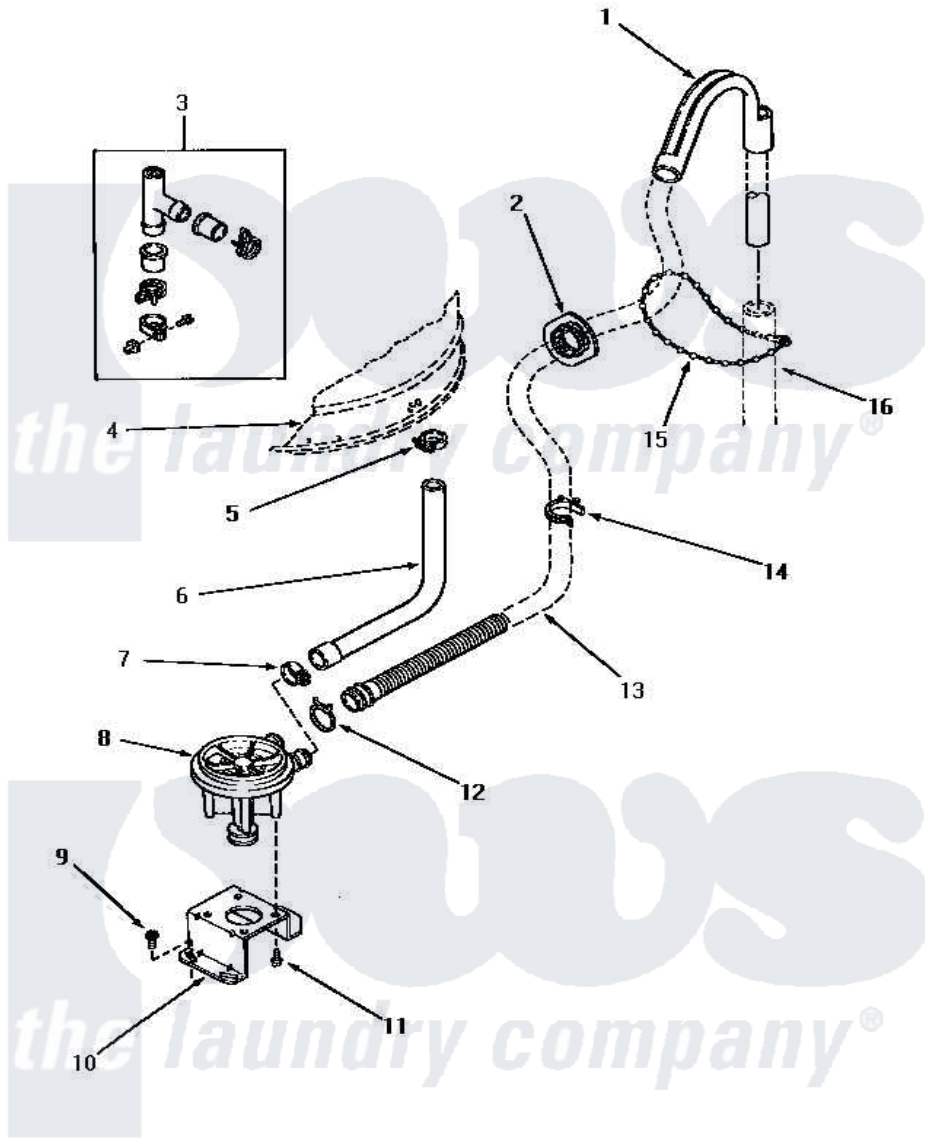

Amana NA6821 16 - PUMP ASSY/BRKT/HOSES & SIPHON BREAK KIT

PUMP ASSEMBLY, BRACKET, HOSES AND SIPHON BREAK KIT

Amana [Residential Amana NA6821 Washer Parts](#) Parts Diagram 16 - PUMP ASSY/BRKT/HOSES & SIPHON BREAK KIT

[Click on the part number to view part](#)

Item	Original Part Number	Replaced By	Status	Part Description
1	33615	22003814		Retainer, Drain Hose
2	32219			Relief, Strain
3	386P3	76660		Break-Sphn
4	Y00000000		Not Available	SEE NOTE OUTER TUB
5	32616		Not Available	(CLAMP HOSE)
6	27160		Not Available	HOSE, TUB TO PUMP-DRAIN
7	27153	285655		Clamp, Hose
8	31969			Assembly, Pump NA
9	Y31645	27001200		Screw
10	27105			Bracket, Pump Mounting
11	31098			Screw, 10-10 5/8 Unslot
12	33748	285655		Clamp, Hose
13	33613	39953		Hose- Drai
14	34321		Not Available	CLAMP, HOSE-PLASTIC
15	33489	8539404		Tie-Wire
16	Y00000000		Not Available	SEE NOTE STANDPIPE