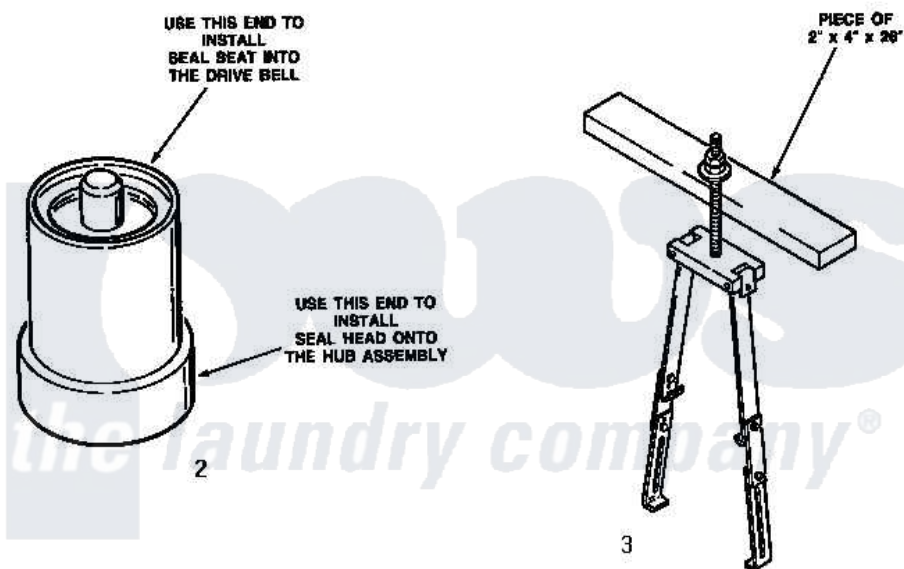

Amana NA6821 18 - SPECIAL TOOLS

the laundry company®

Amana [Residential Amana NA6821 Washer Parts](#) Parts Diagram 18 - SPECIAL TOOLS
 Click on the part number to view part

Item	Original Part Number	Replaced By	Status	Part Description
1	253P4	294P4		Bell Tool
2	255P4		Not Available	TOOL,SEAL INSTALLING
3	256P4P		Not Available	ASSY,AGITATOR PULLER xREPLACE
4	254P4P			Agitator Hooks