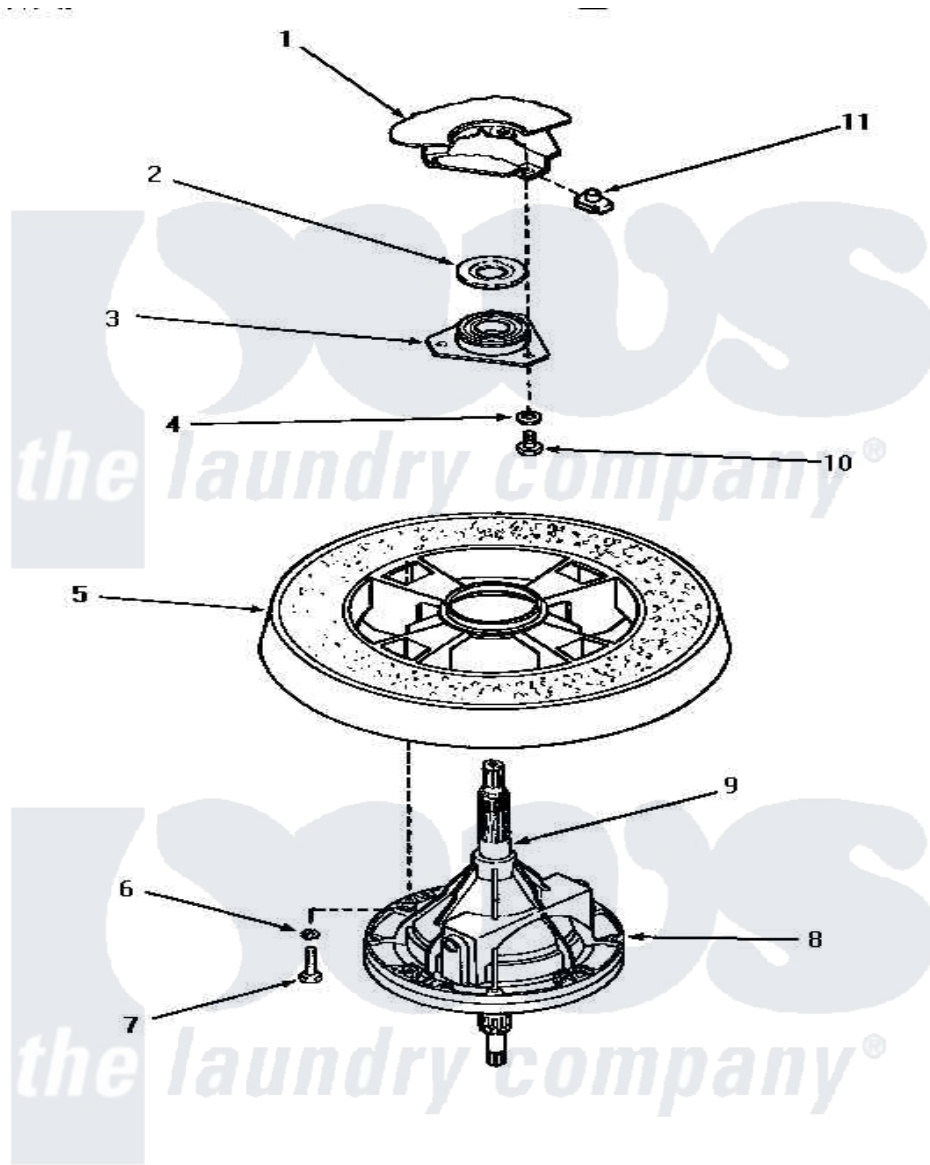

# Amana NA6821 19 - TRANSMISSION ASSY & BALANCE RING

## TRANSMISSION ASSEMBLY AND BALANCE RING

Amana Residential Amana NA6821 Washer Parts Parts Diagram 19 - TRANSMISSION ASSY & BALANCE RING  
 Click on the part number to view part

Item	Original Part Number	Replaced By	Status	Part Description
1	Y00000000		Not Available	SEE NOTE OUTER TUB
2	<a href="#">27187</a>			Flinger
3	27182	<a href="#">40004201P</a>		Main Bearing Assembly
4	<a href="#">04366</a>			Lockwasher, 5/16intshkp
5	27143		Not Available	BALANCE RING
6	<a href="#">02431</a>			Lockwasher, 1/4 Ext Shk
7	27200		Not Available	CAP SCREW
8	33227	<a href="#">33227P</a>		Assembly- Tran
9	<a href="#">27604P</a>			Never-Seeze 1 Oz Tube
10	01355		Not Available	SCREW
11	<a href="#">27222</a>			Nut, Retainer 5/16-18