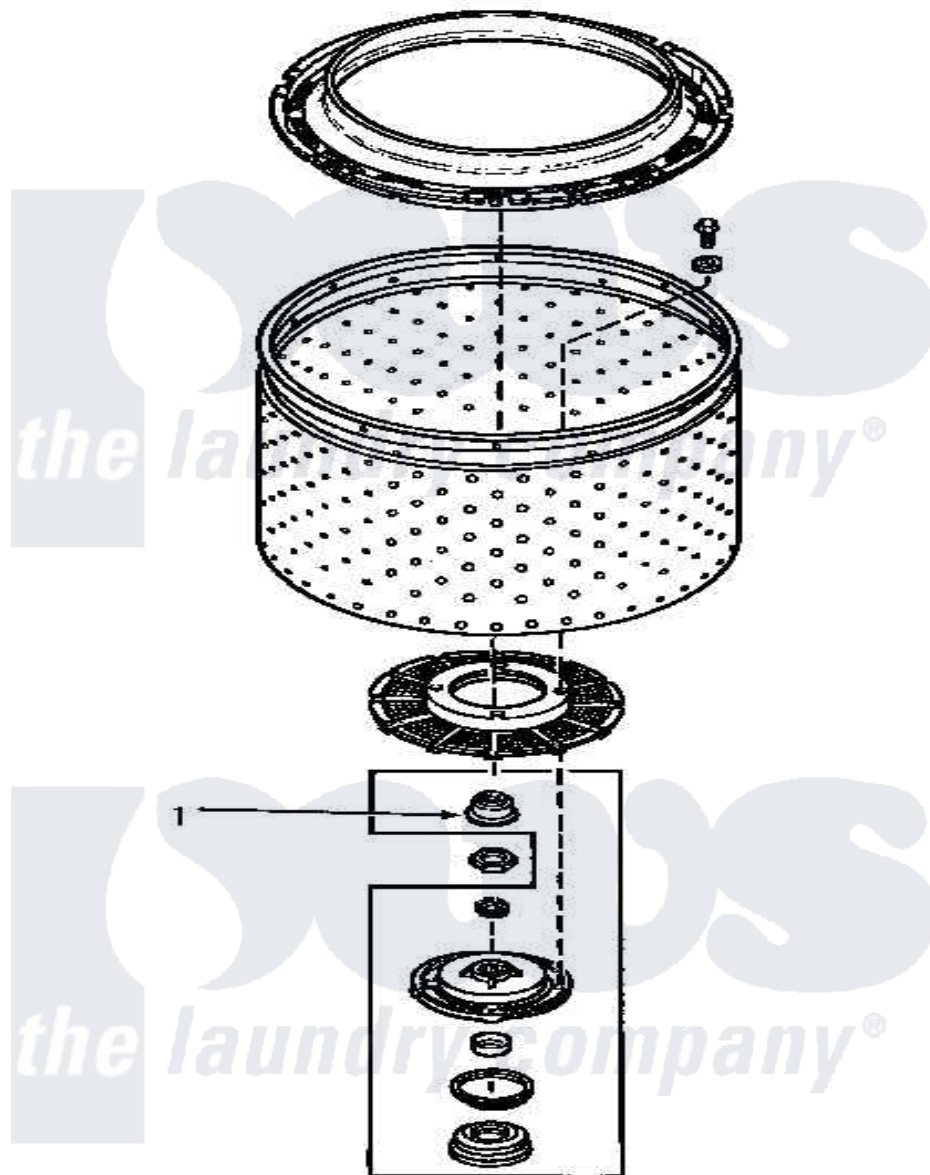

Amana NA6821 20 - TRANSMISSION TUBE SEAL (CHANGE)

Amana Residential Amana NA6821 Washer Parts Parts Diagram 20 - TRANSMISSION TUBE SEAL (CHANGE)
Click on the part number to view part

Item	Original Part Number	Replaced By	Status	Part Description
1	34184	R9900189		Kit, Drive Bell And Seal