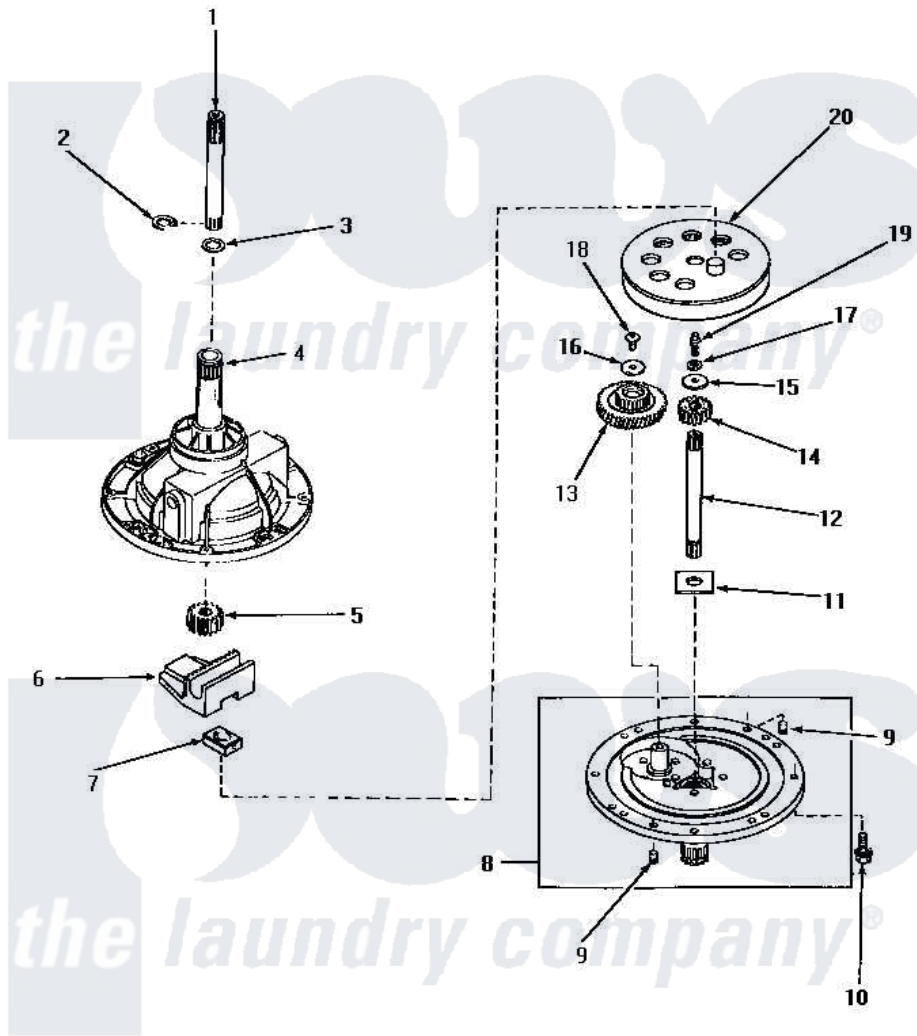

## COMPONENTS FOR 30978 TRANSMISSION ASSEMBLY

Amana [Residential Amana NA7321 Washer Parts](#) Parts Diagram 01 - 30978 TRANSMISSION ASSY COMPONENTS

[Click on the part number to view part](#)

Item	Original Part Number	Replaced By	Status	Part Description
1	29134	<a href="#">Y36570</a>		Shaft, Output
2	<a href="#">27197</a>			Ring, Retaining
3	20212	<a href="#">35092</a>		Washer, 3628id X 1.00 X .056
4	30037		Not Available	ASSY, TRANSMISSION CASExREPLACE
5	<a href="#">27003</a>			Pinion, Agitator
6	<a href="#">Y31526</a>			Rack
7	<a href="#">26493</a>			Slide
8	30945		Not Available	ASSY, TRANSMISSION COVExREPLACE
9	<a href="#">27172</a>			Pin, Dowel
10	31709		Not Available	SCREW, 1/4-20X1 HX SER/
11	<a href="#">27016</a>			Washer
12	27081	<a href="#">27081P</a>		Shaft Input Package
13	<a href="#">29161</a>			Gear, Reduction
14	<a href="#">Y29160</a>			Pinion, Drive
15	26509	<a href="#">40041501</a>		Washer

16	29260	Not Available	WASHER
17	<a href="#">21456</a>		Lockwasher, 1/4 Intshkp
18	<a href="#">29273</a>		Screw, 1/4-20 X 3/8
19	27030	Not Available	SCREW, 1/4-20 SPECIAL
20	<a href="#">26577</a>		Assembly, Gear And Stud
NI	28434P	Not Available	LOCTITE
"	<a href="#">27243P</a>		Oil, CW Transmission F-